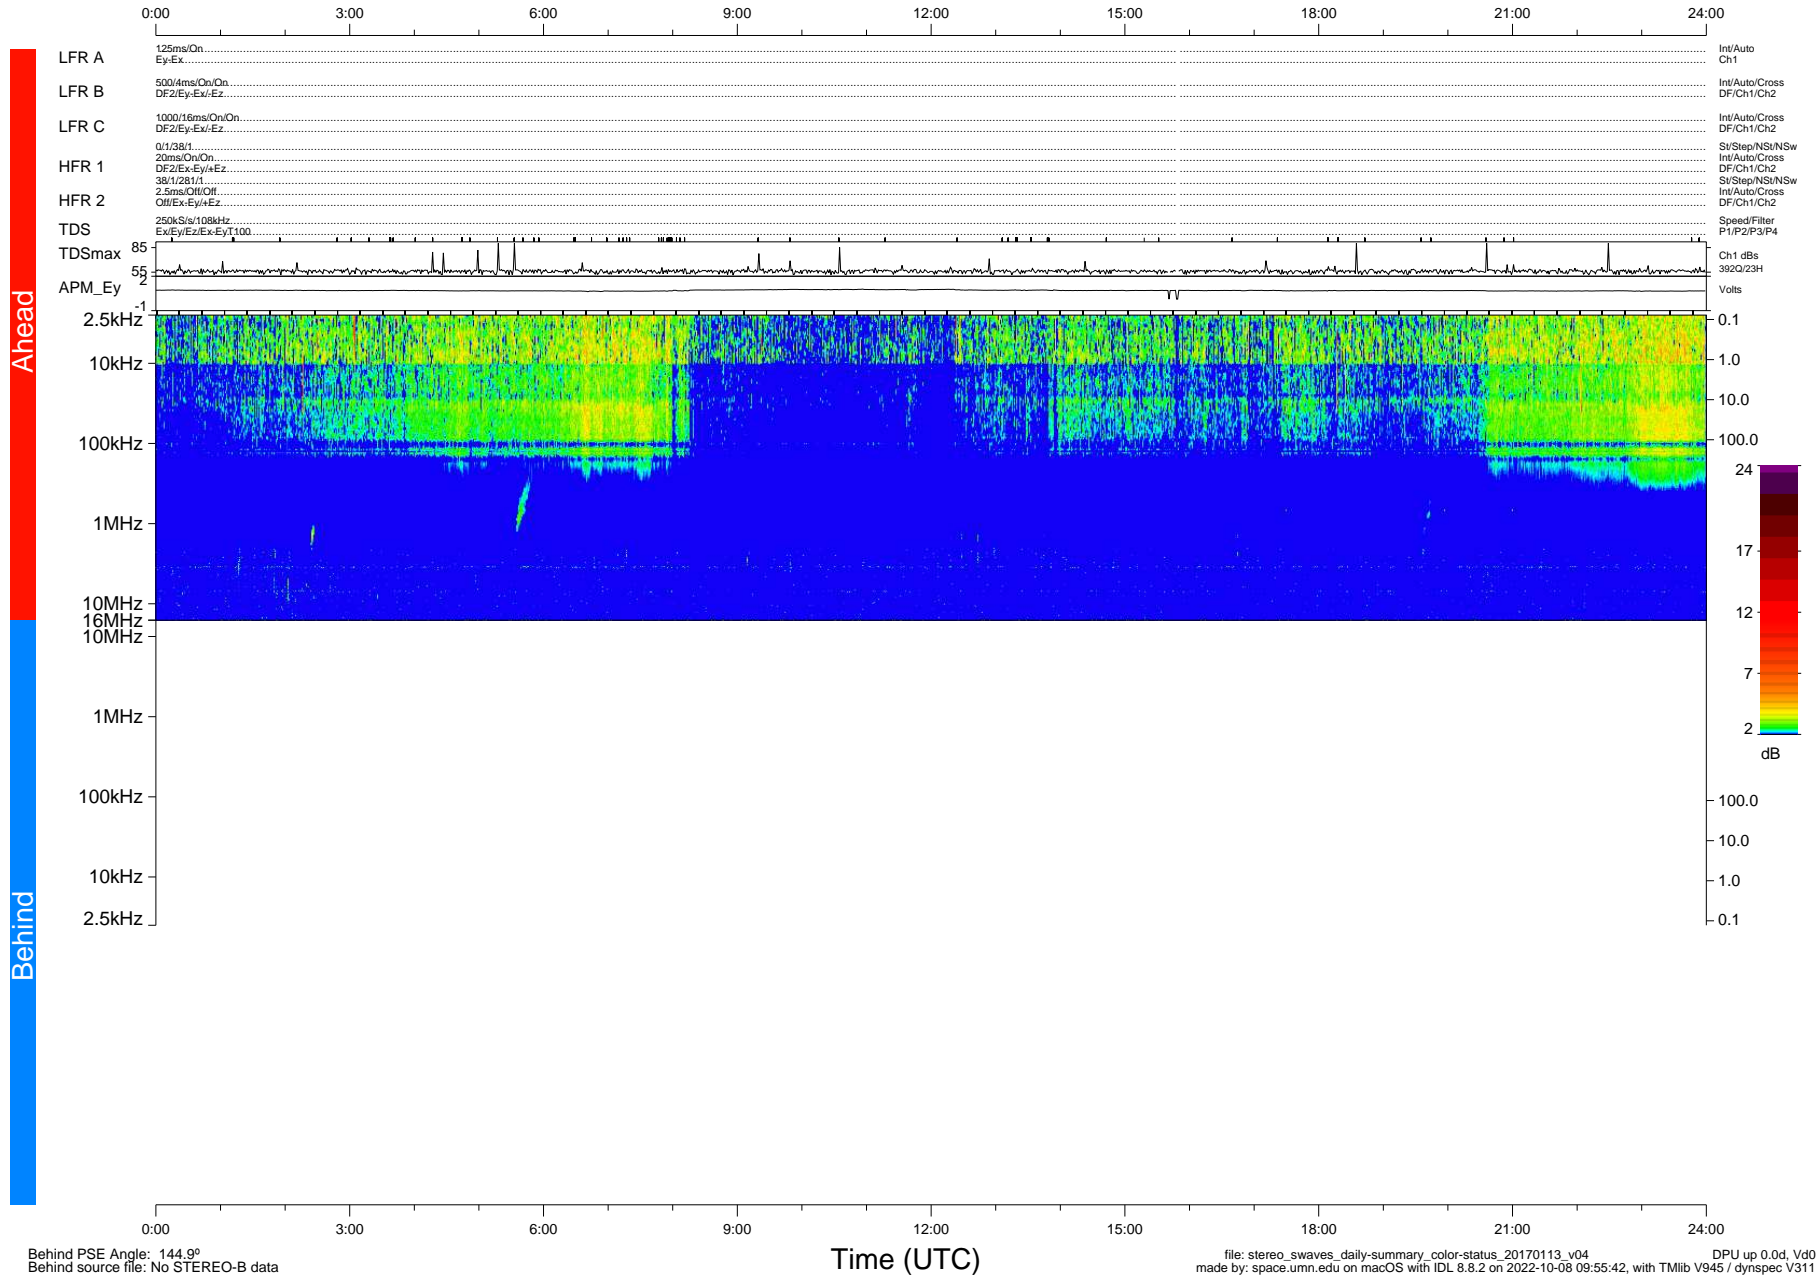

STEREO/WAVES Daily Summary - 13-Jan-2017 (DOY 013)

Ahead source file: swaves_ahead_2017_013_1_05.fin (Recovery: 99.8% HK, 115% Pkts)
Ahead PSE Angle: -143.6°

DPU up 555.9d, V412d26

Behind PSE Angle: 144.9°
Behind source file: No STEREO-B data

Time (UTC)