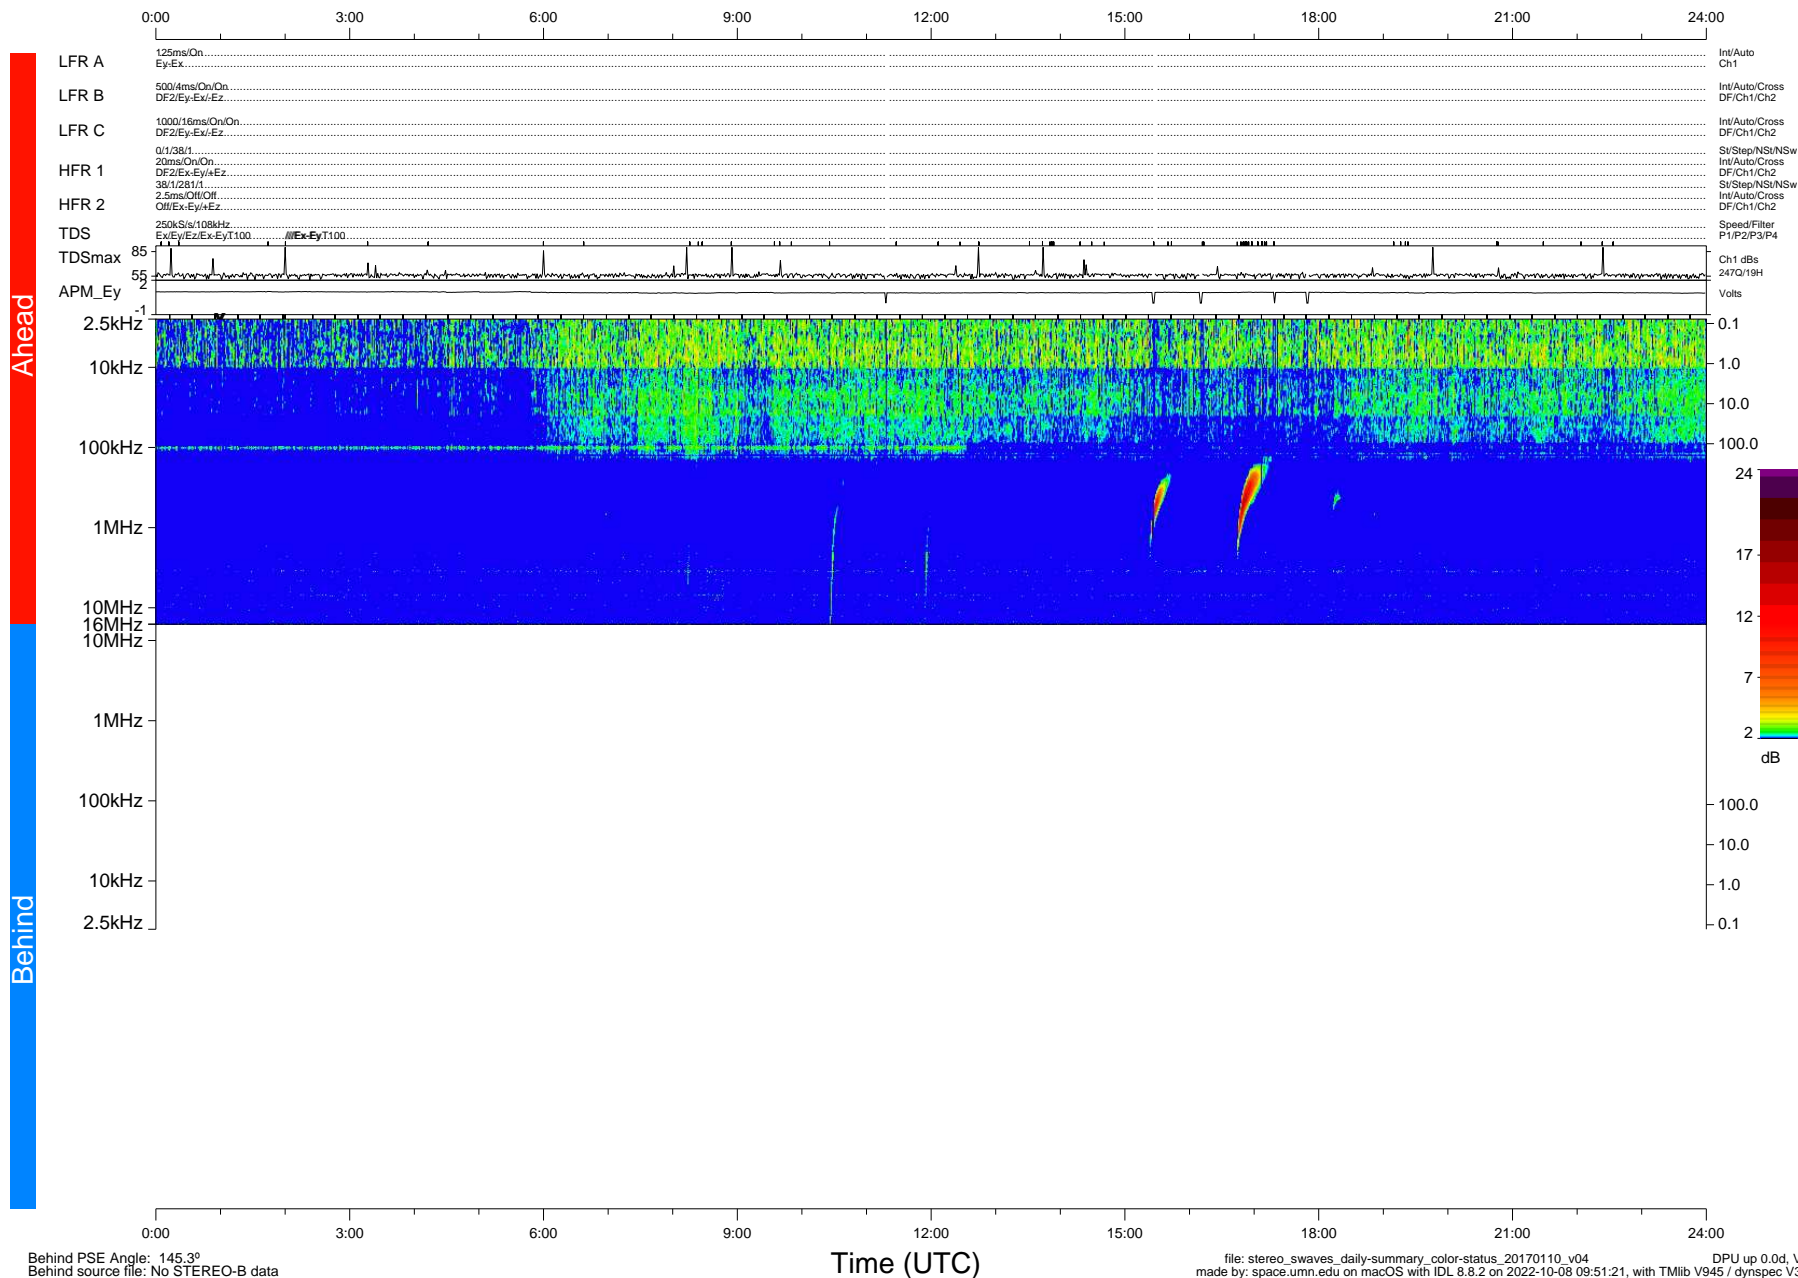

STEREO/WAVES Daily Summary - 10-Jan-2017 (DOY 010)

Ahead source file: swaves_ahead_2017_010_1_05.fin (Recovery: 99.4% HK, 94% Pkts)
Ahead PSE Angle: -143.7°

DPU up 552.9d, V412d26

Behind PSE Angle: 145.3°
Behind source file: No STEREO-B data