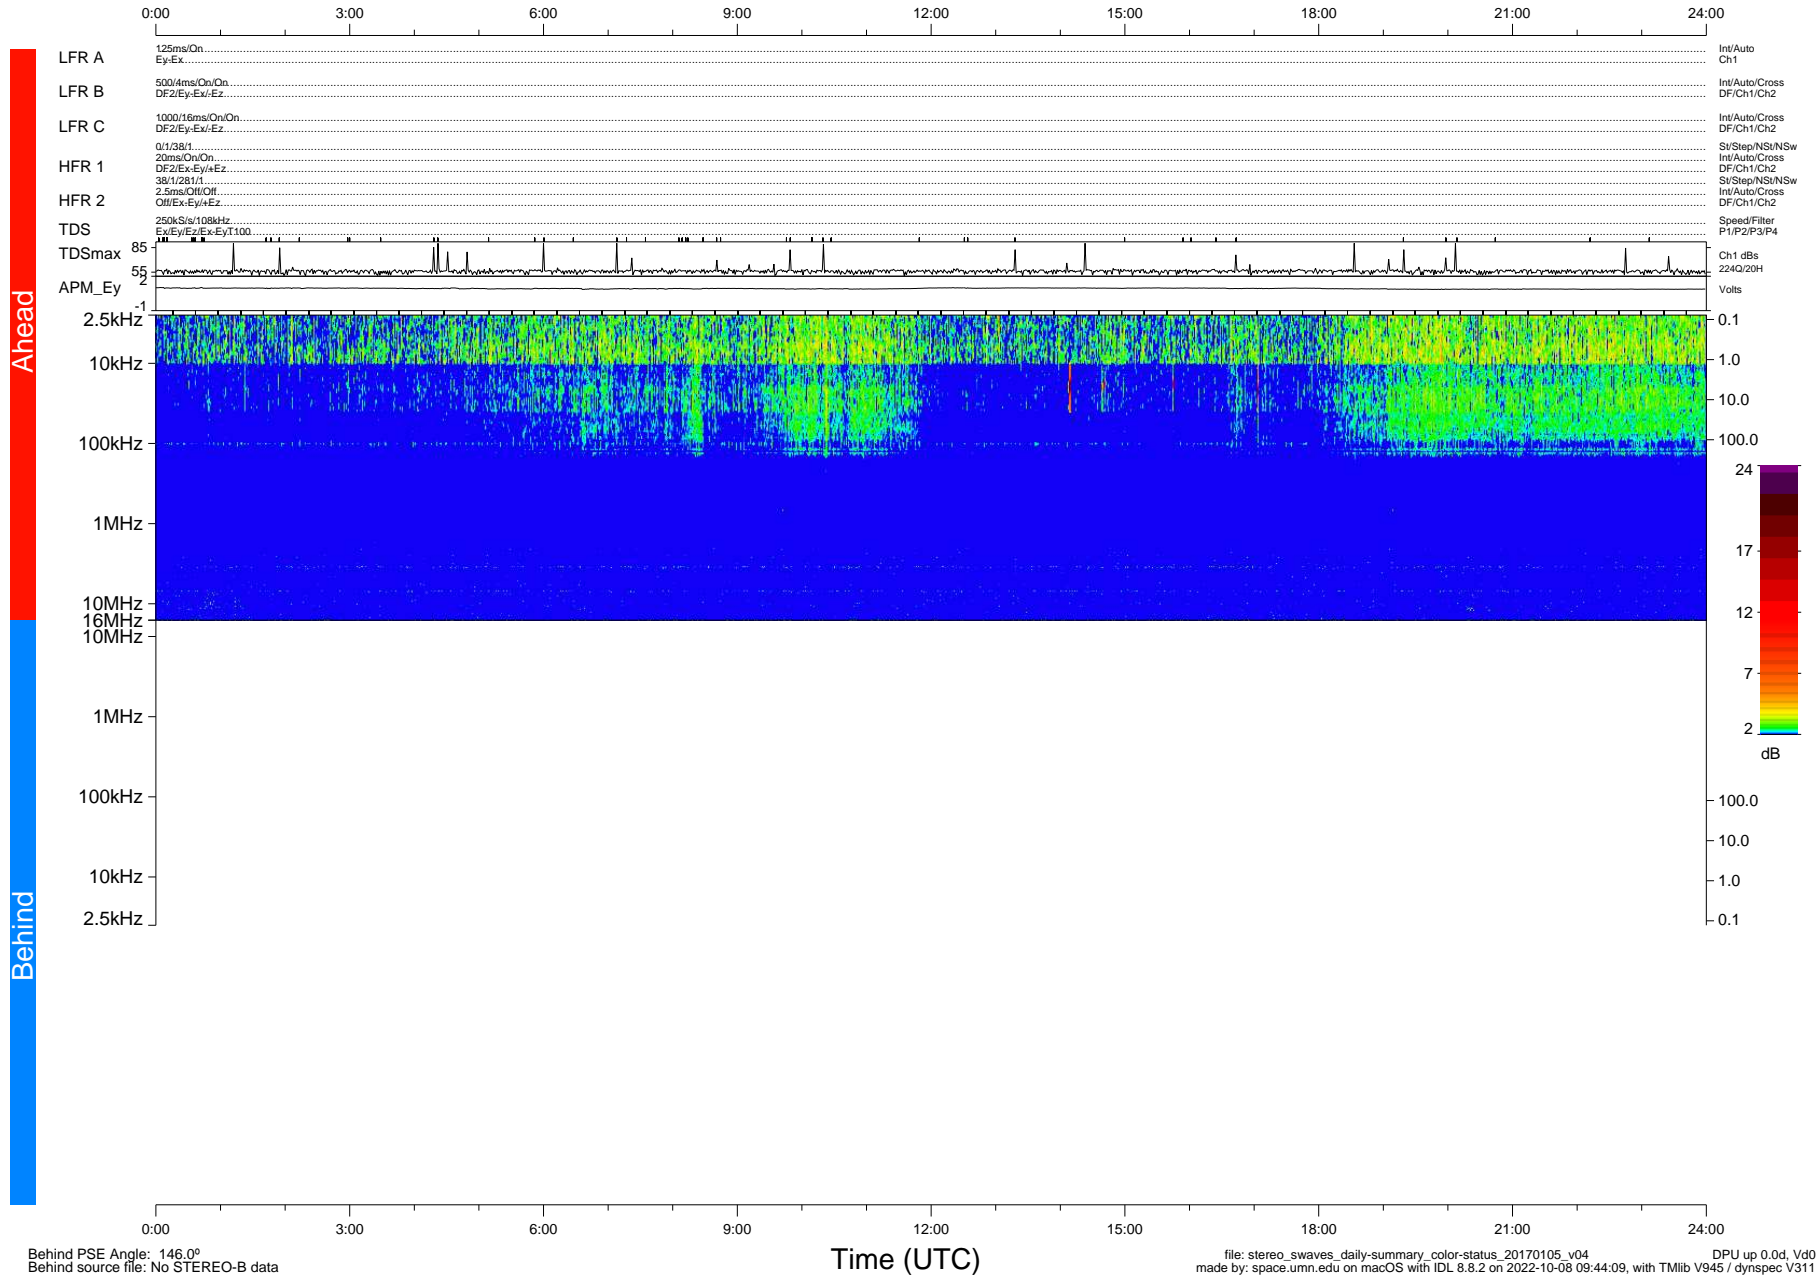

STEREO/WAVES Daily Summary - 05-Jan-2017 (DOY 005)

Ahead source file: swaves_ahead_2017_005_1_05.fin (Recovery: 100.0% HK, 89% Pkts)
Ahead PSE Angle: -143.9°

DPU up 547.9d, V412d26

Behind PSE Angle: 146.0°
Behind source file: No STEREO-B data