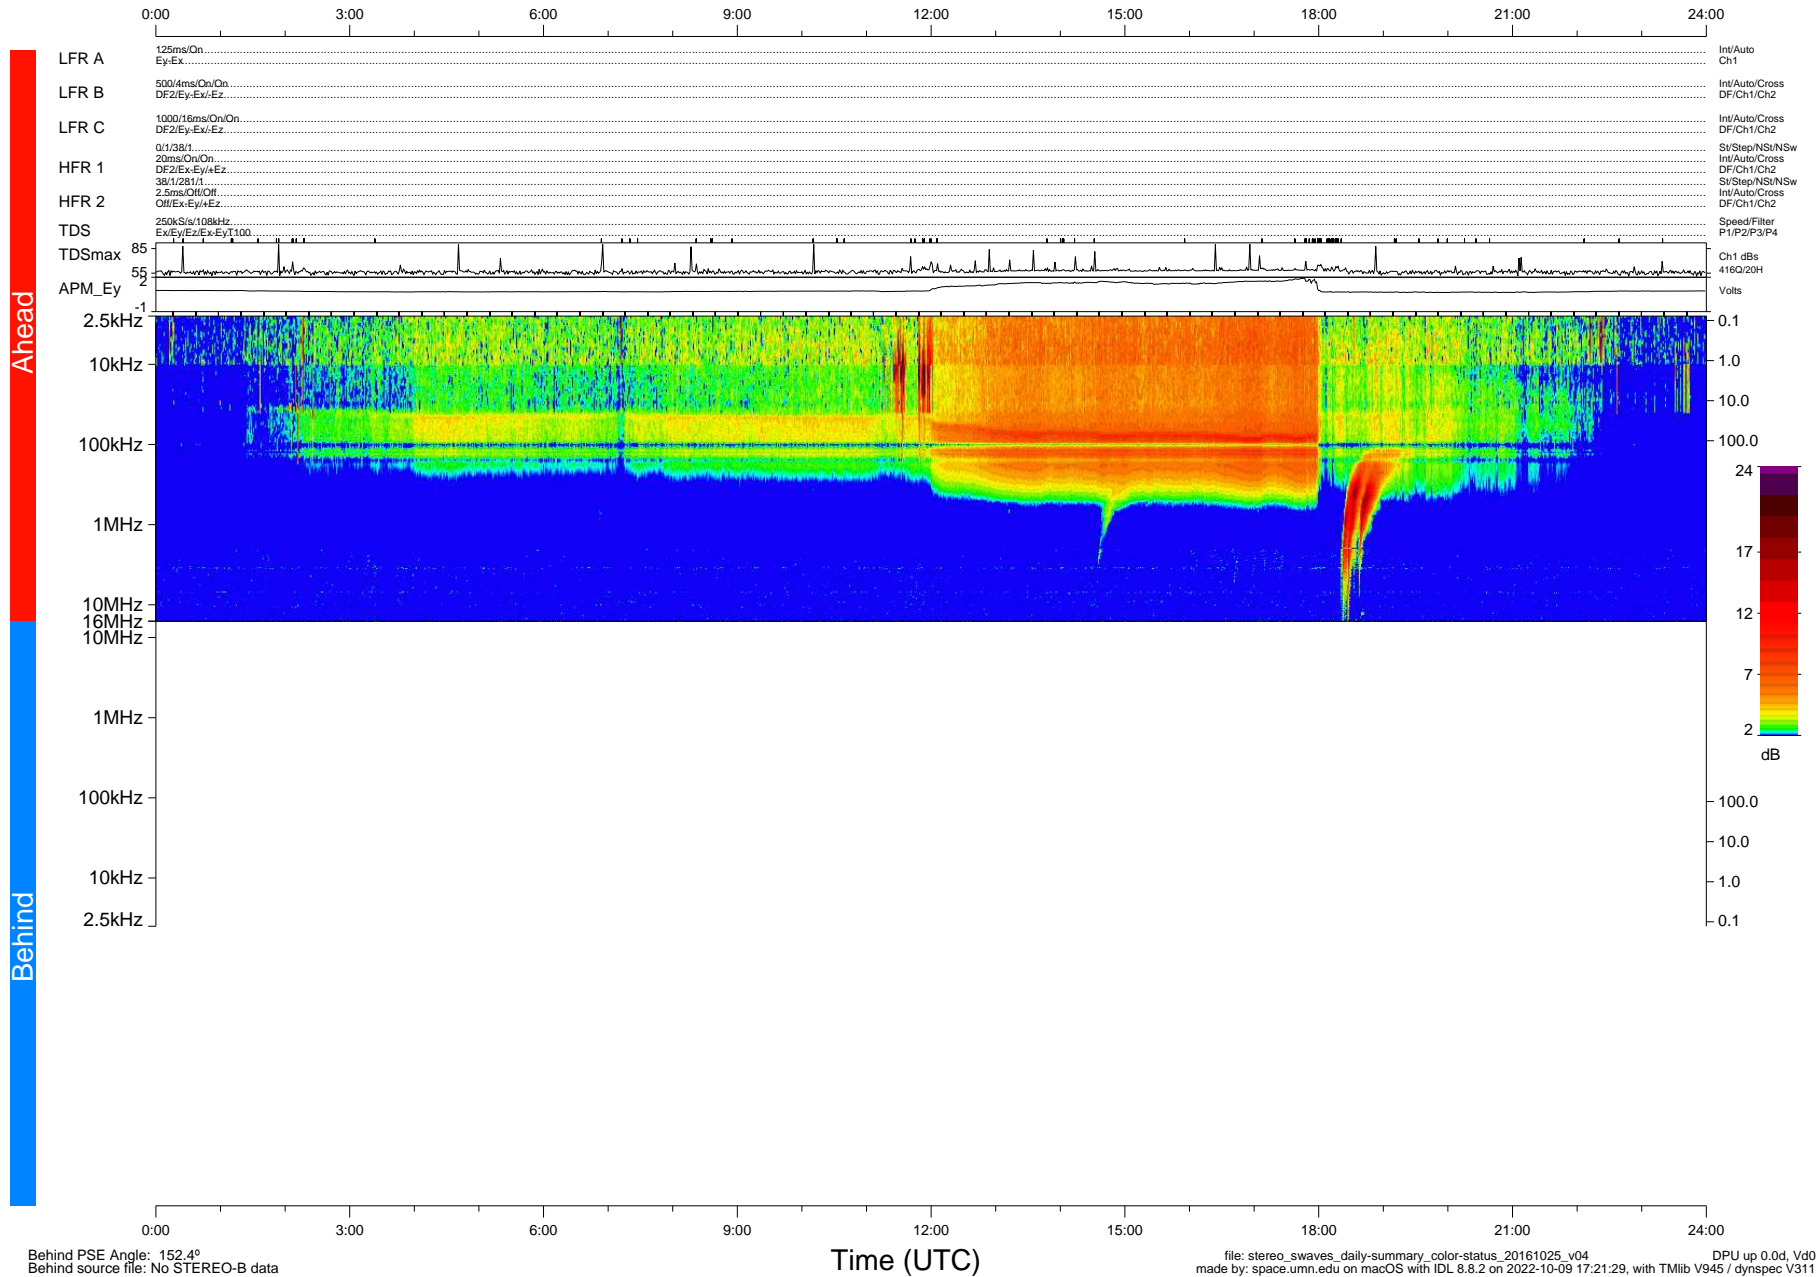

STEREO/WAVES Daily Summary - 25-Oct-2016 (DOY 299)

Ahead source file: swaves_ahead_2016_299_1_05.fin (Recovery: 100.0% HK, 117% Pkts)
 Ahead PSE Angle: -147.1°

DPU up 475.9d, V412d26

Behind PSE Angle: 152.4°
 Behind source file: No STEREO-B data

file: stereo_swaves_daily-summary_color-status_20161025_v04
 made by: space.umn.edu on macOS with IDL 8.8.2 on 2022-10-09 17:21:29, with Tlib V945 / dynspec V311
 DPU up 0.0d, Vd0