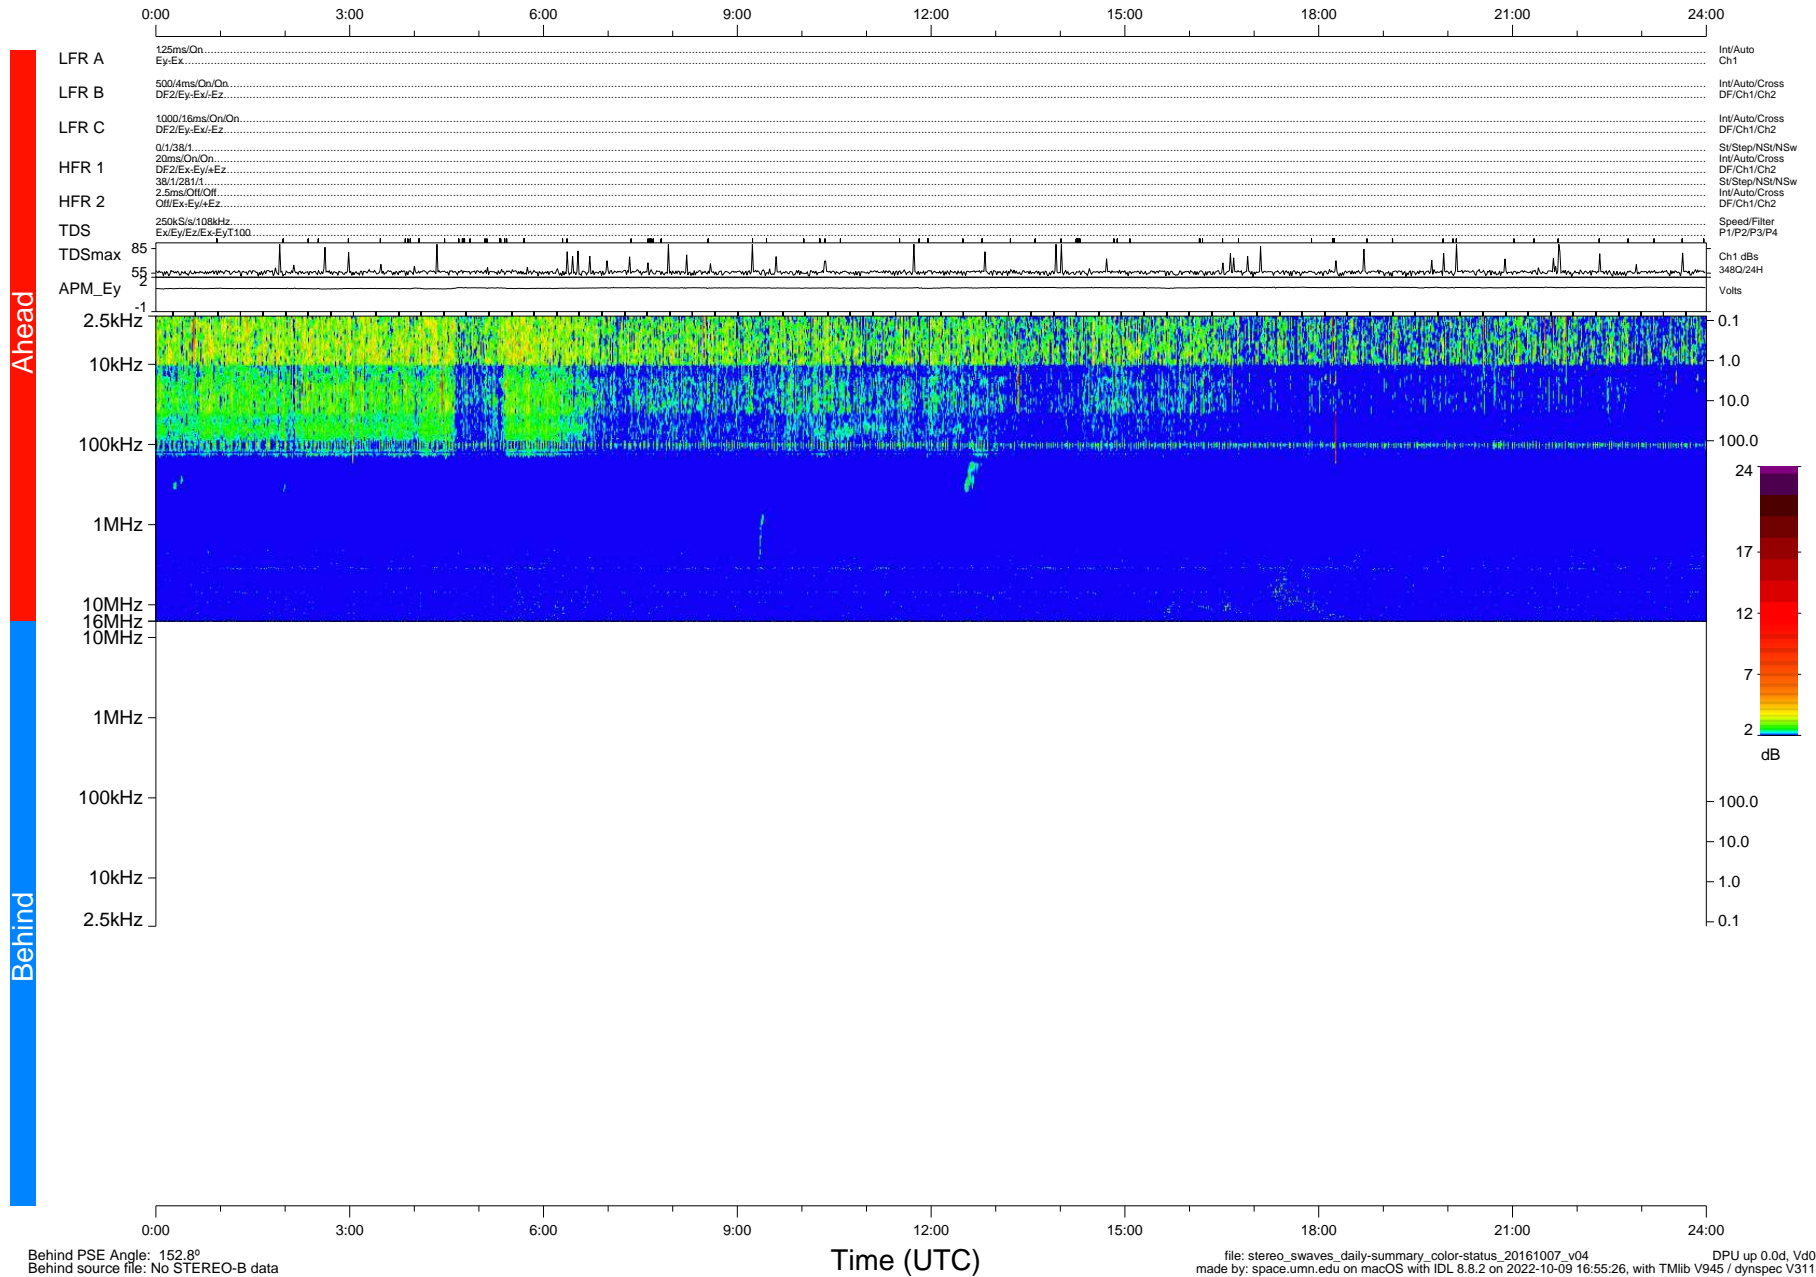

# STEREO/WAVES Daily Summary - 07-Oct-2016 (DOY 281)

Ahead source file: swaves\_ahead\_2016\_281\_1\_05.fin (Recovery: 100.0% HK, 108% Pkts)  
 Ahead PSE Angle: -148.1°

DPU up 457.9d, V412d26

Behind PSE Angle: 152.8°  
 Behind source file: No STEREO-B data

file: stereo\_swaves\_daily-summary\_color-status\_20161007\_v04 DPU up 0.0d, Vd0  
 made by: space.umn.edu on macOS with IDL 8.8.2 on 2022-10-09 16:55:26, with Tlib V945 / dynspec V311