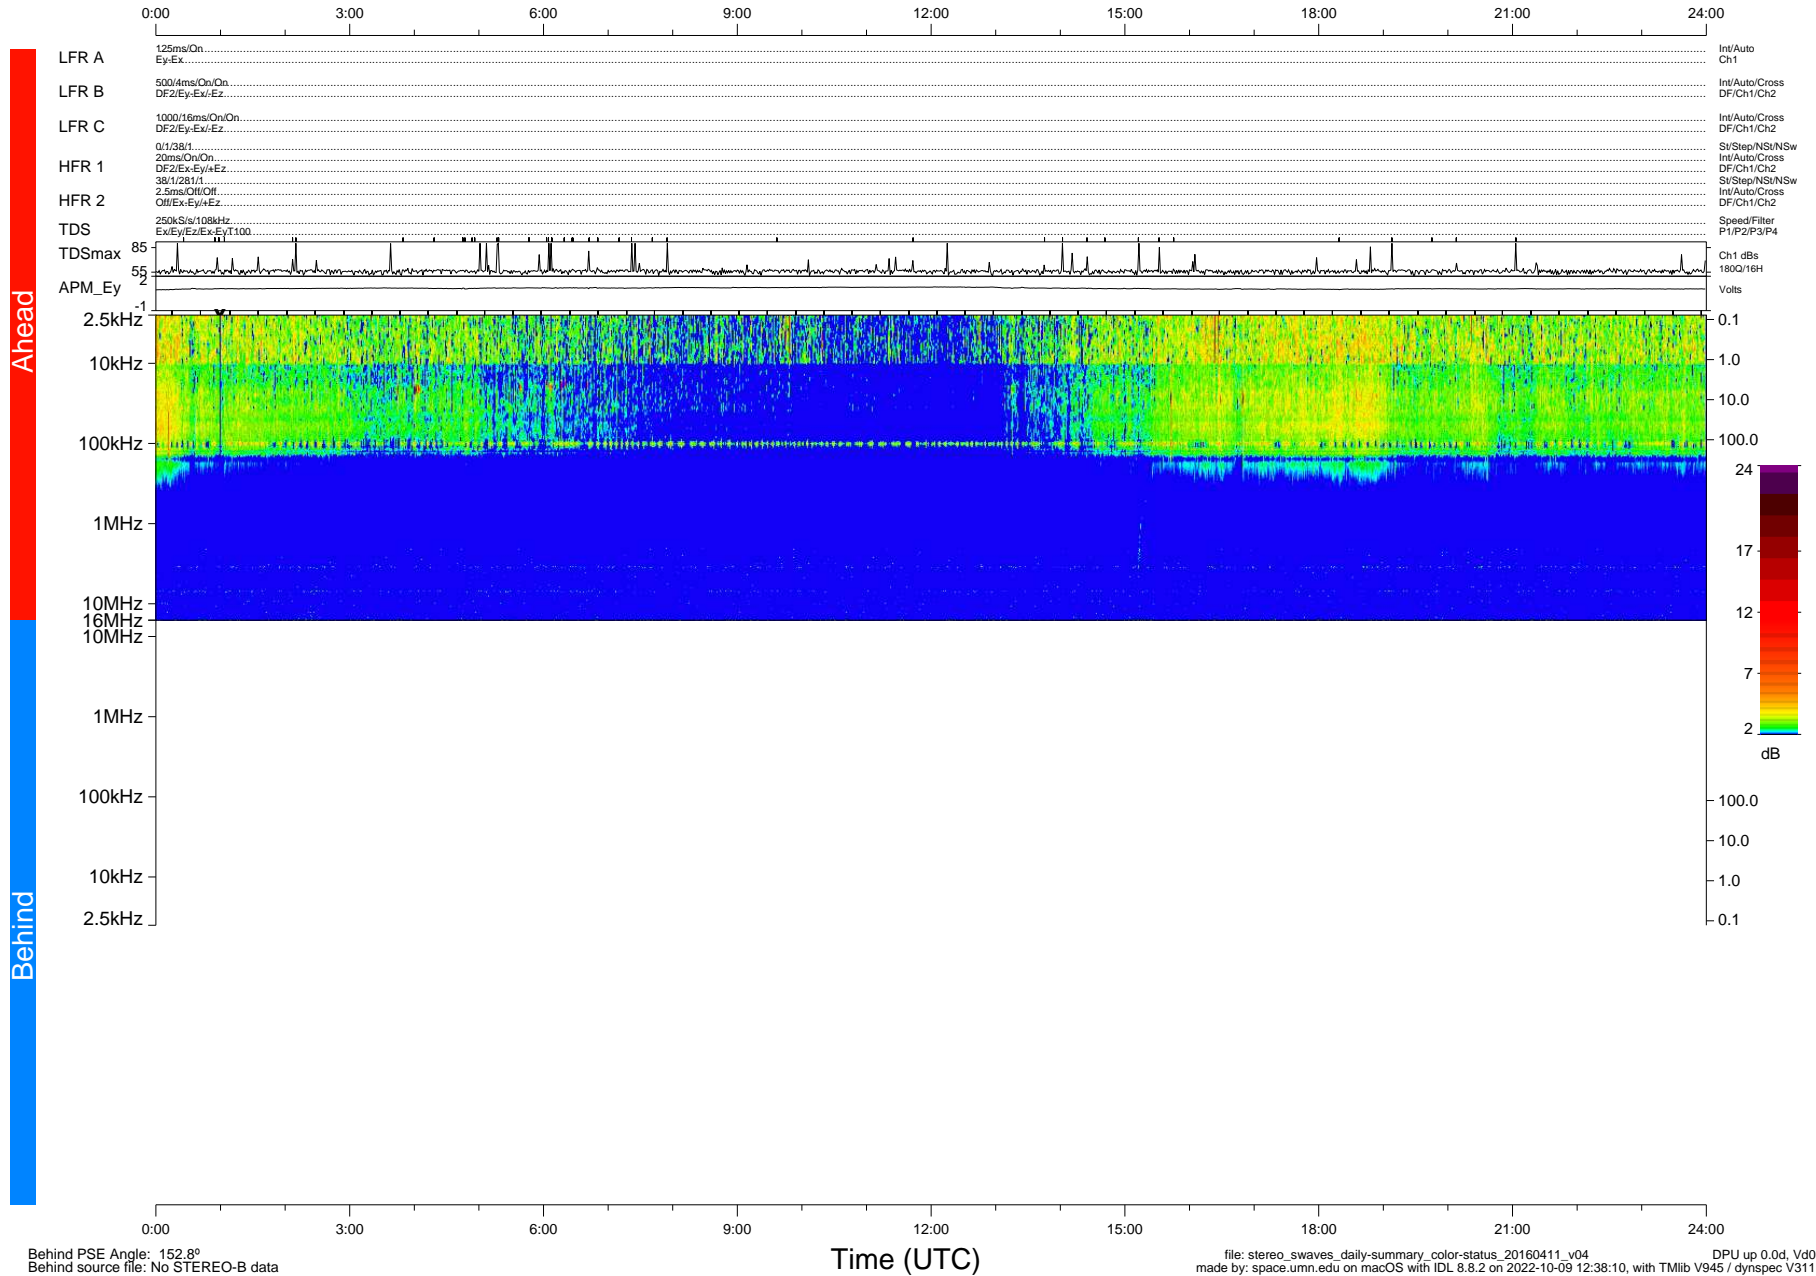

STEREO/WAVES Daily Summary - 11-Apr-2016 (DOY 102)

Ahead source file: swaves_ahead_2016_102_1_05.fin (Recovery: 100.0% HK, 79% Pkts)
Ahead PSE Angle: -161.1°

DPU up 278.9d, V412d26

Behind PSE Angle: 152.8°
Behind source file: No STEREO-B data

Time (UTC)