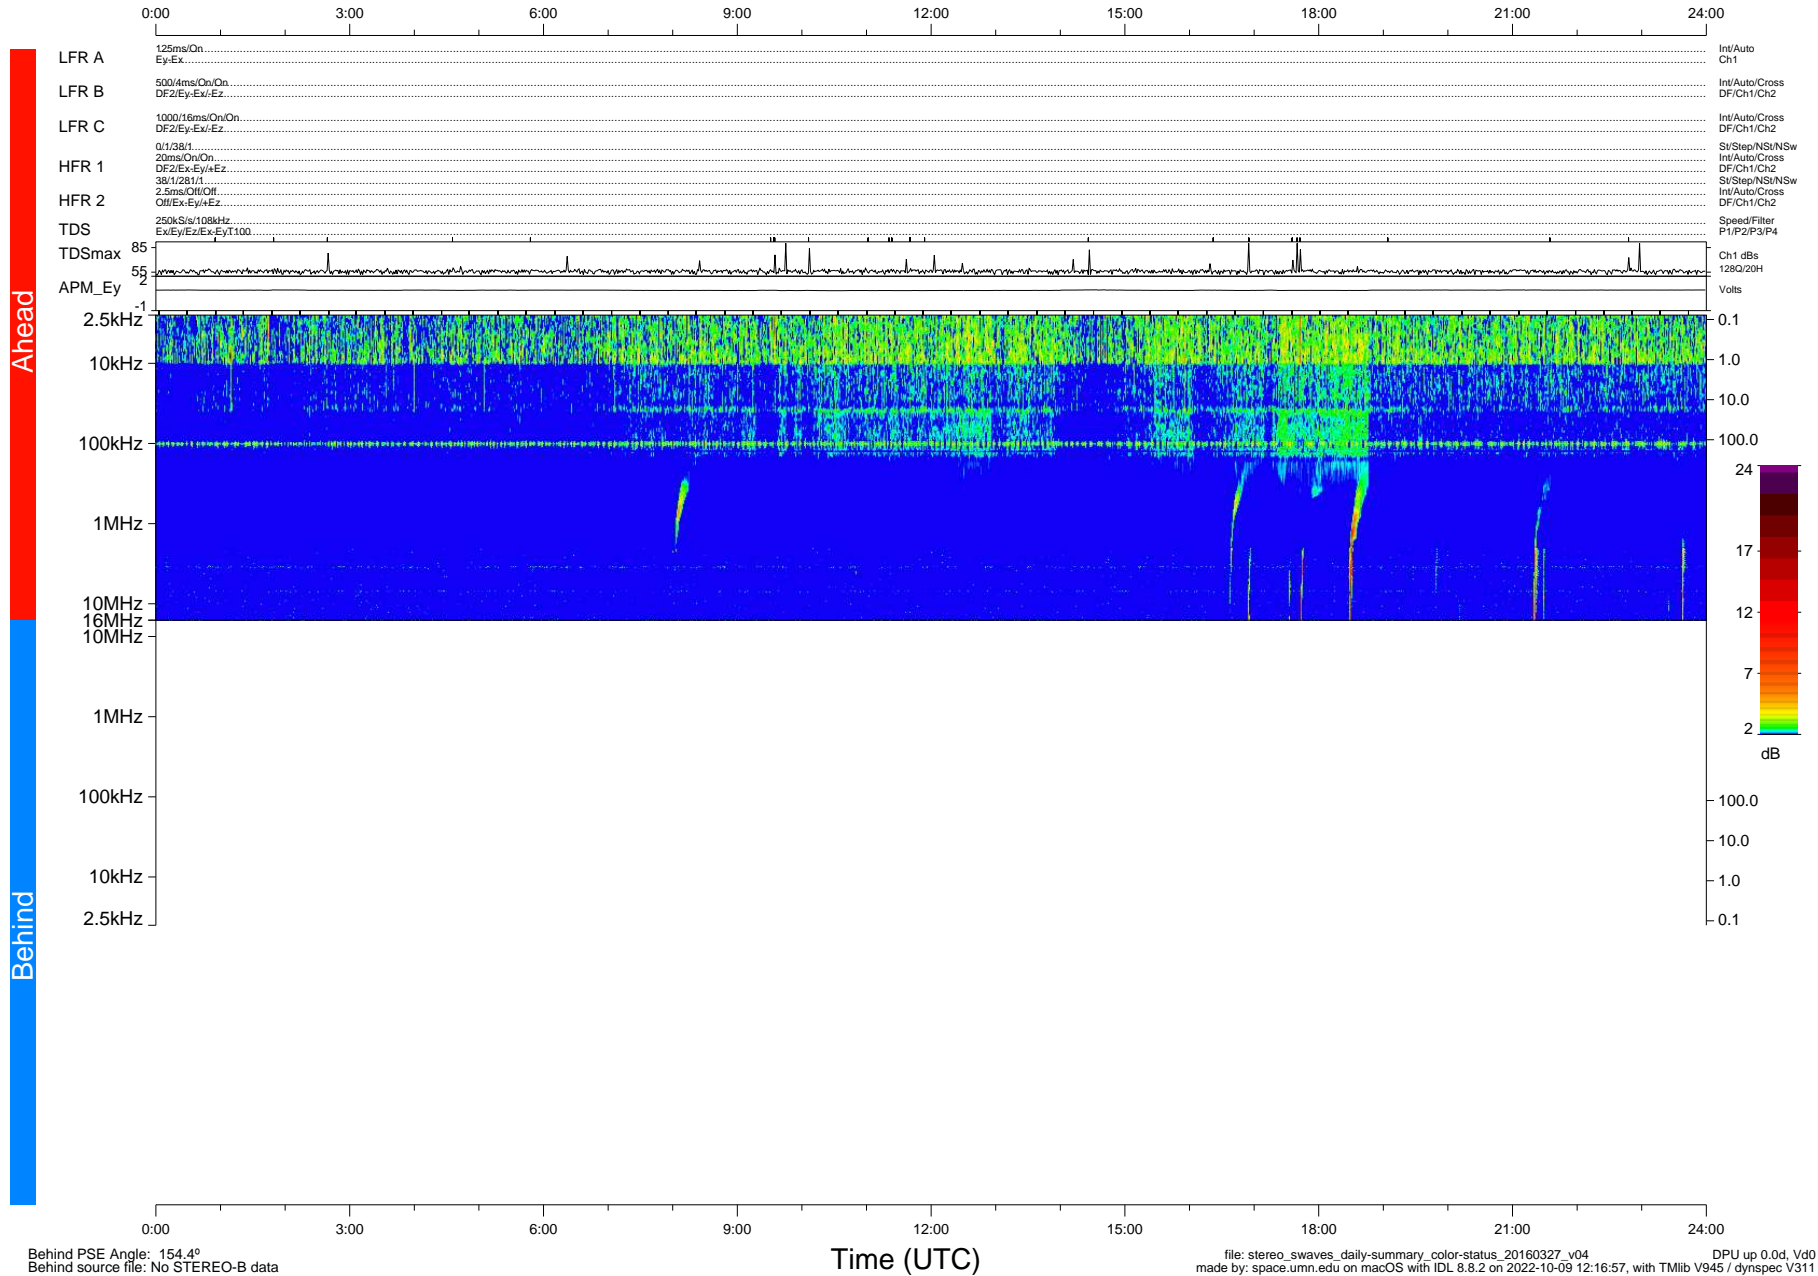

STEREO/WAVES Daily Summary - 27-Mar-2016 (DOY 087)

Ahead source file: swaves_ahead_2016_087_1_05.fin (Recovery: 100.0% HK, 72% Pkts)
Ahead PSE Angle: -162.1°

DPU up 263.9d, V412d26

Behind PSE Angle: 154.4°
Behind source file: No STEREO-B data

Time (UTC)