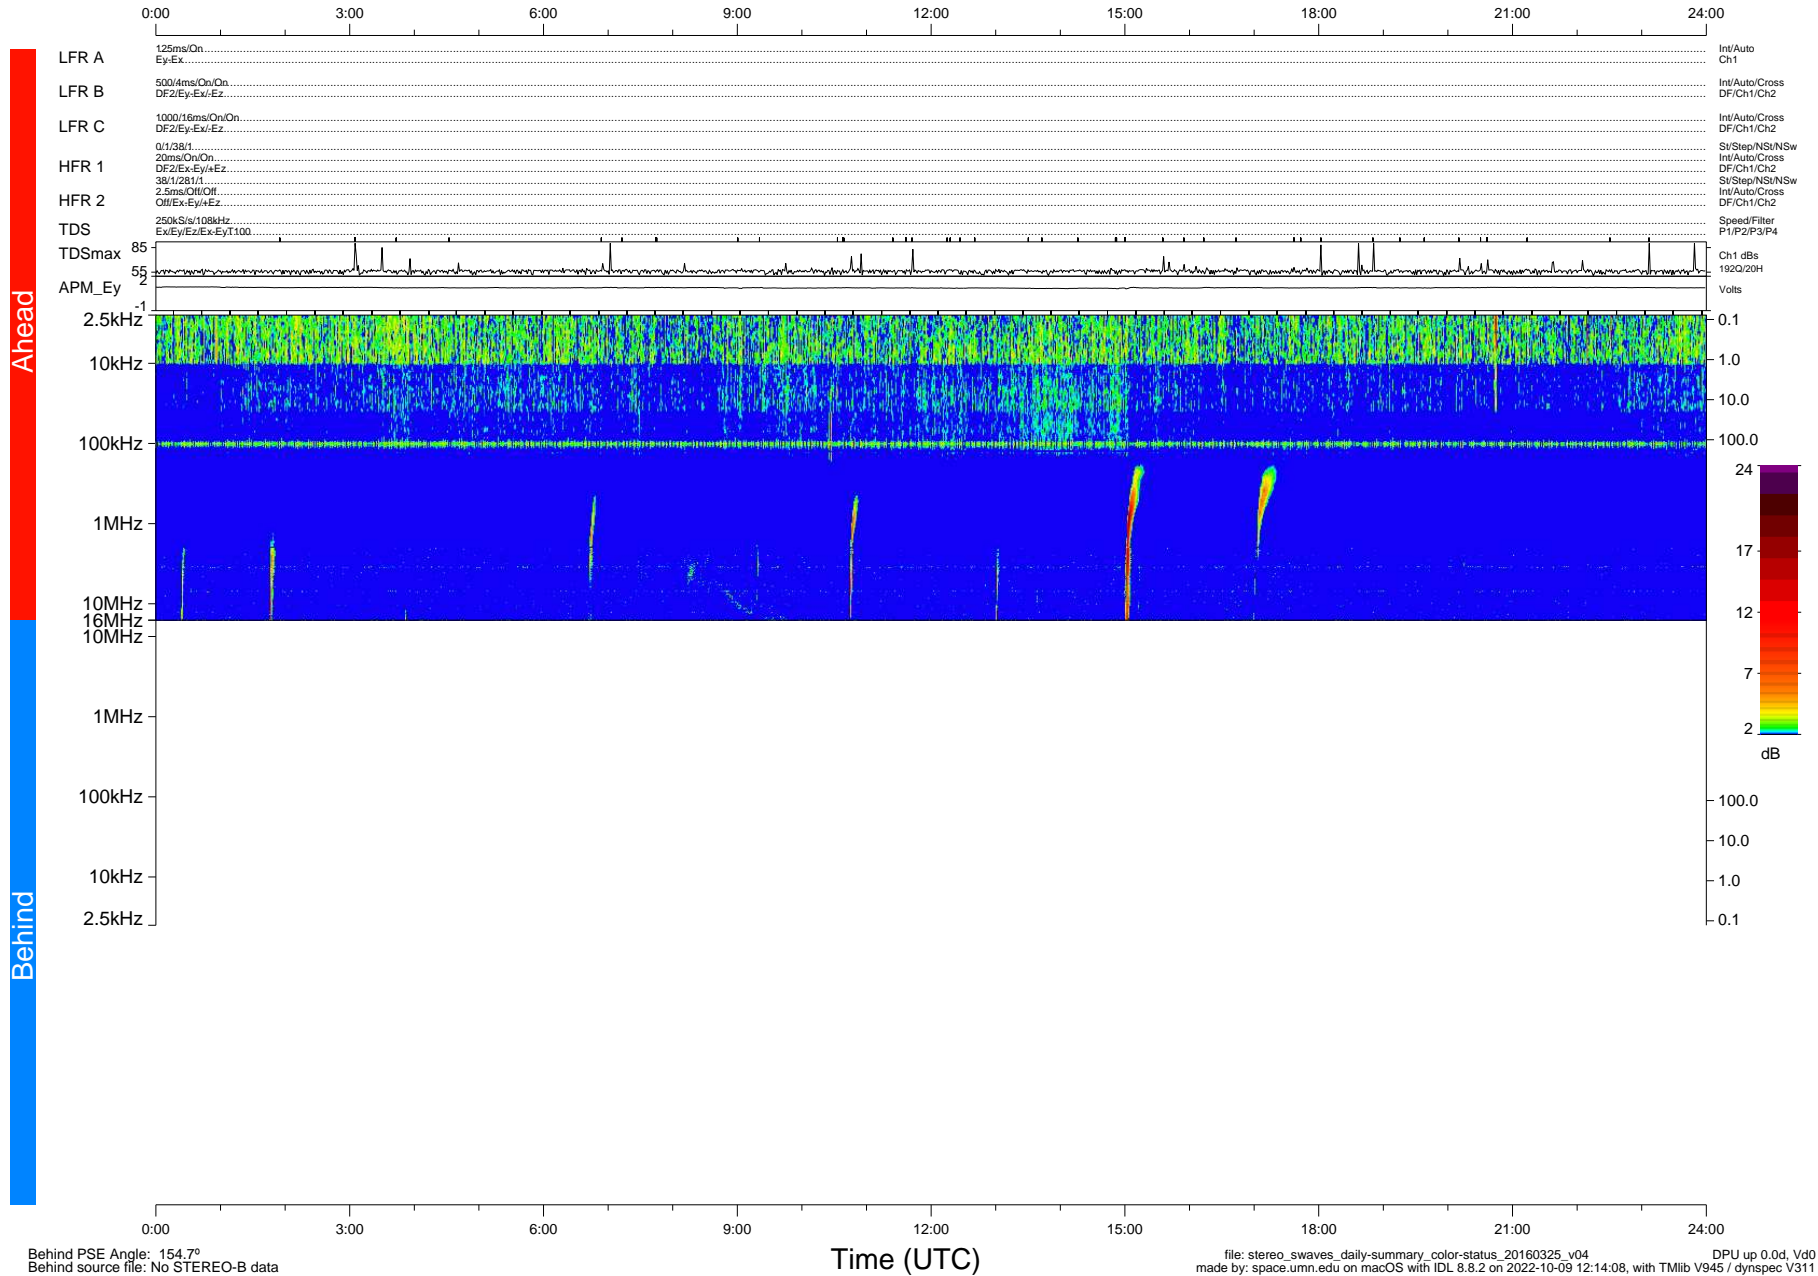

# STEREO/WAVES Daily Summary - 25-Mar-2016 (DOY 085)

Ahead source file: swaves\_ahead\_2016\_085\_1\_05.fin (Recovery: 100.0% HK, 82% Pkts)  
 Ahead PSE Angle: -162.2°

DPU up 261.9d, V412d26

Behind PSE Angle: 154.7°  
 Behind source file: No STEREO-B data

file: stereo\_swaves\_daily-summary\_color-status\_20160325\_v04  
 made by: space.umn.edu on macOS with IDL 8.8.2 on 2022-10-09 12:14:08, with TLib V945 / dynspec V311  
 DPU up 0.0d, Vd0