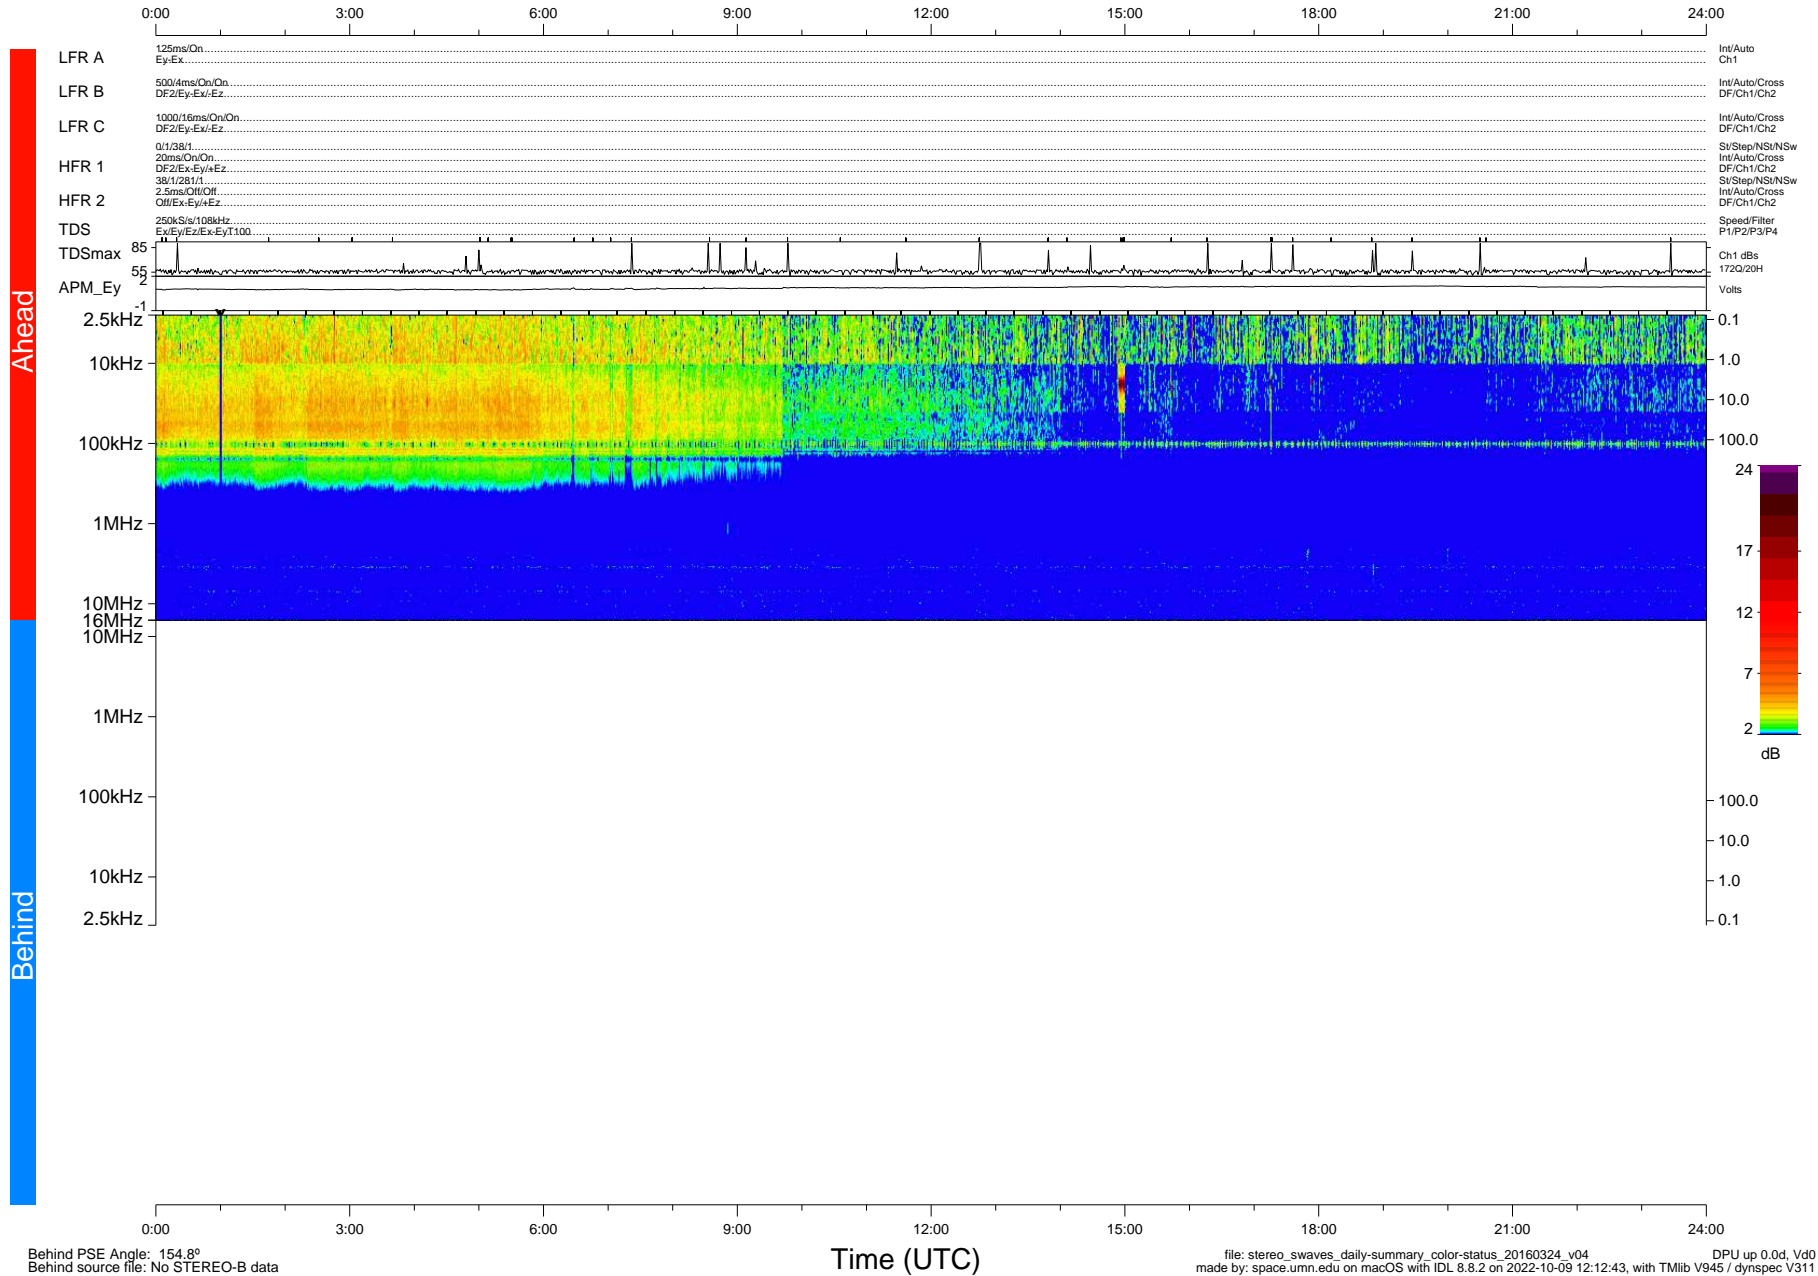

STEREO/WAVES Daily Summary - 24-Mar-2016 (DOY 084)

Ahead source file: swaves_ahead_2016_084_1_05.fin (Recovery: 100.0% HK, 79% Pkts)
Ahead PSE Angle: -162.3°

DPU up 260.9d, V412d26

Behind PSE Angle: 154.8°
Behind source file: No STEREO-B data