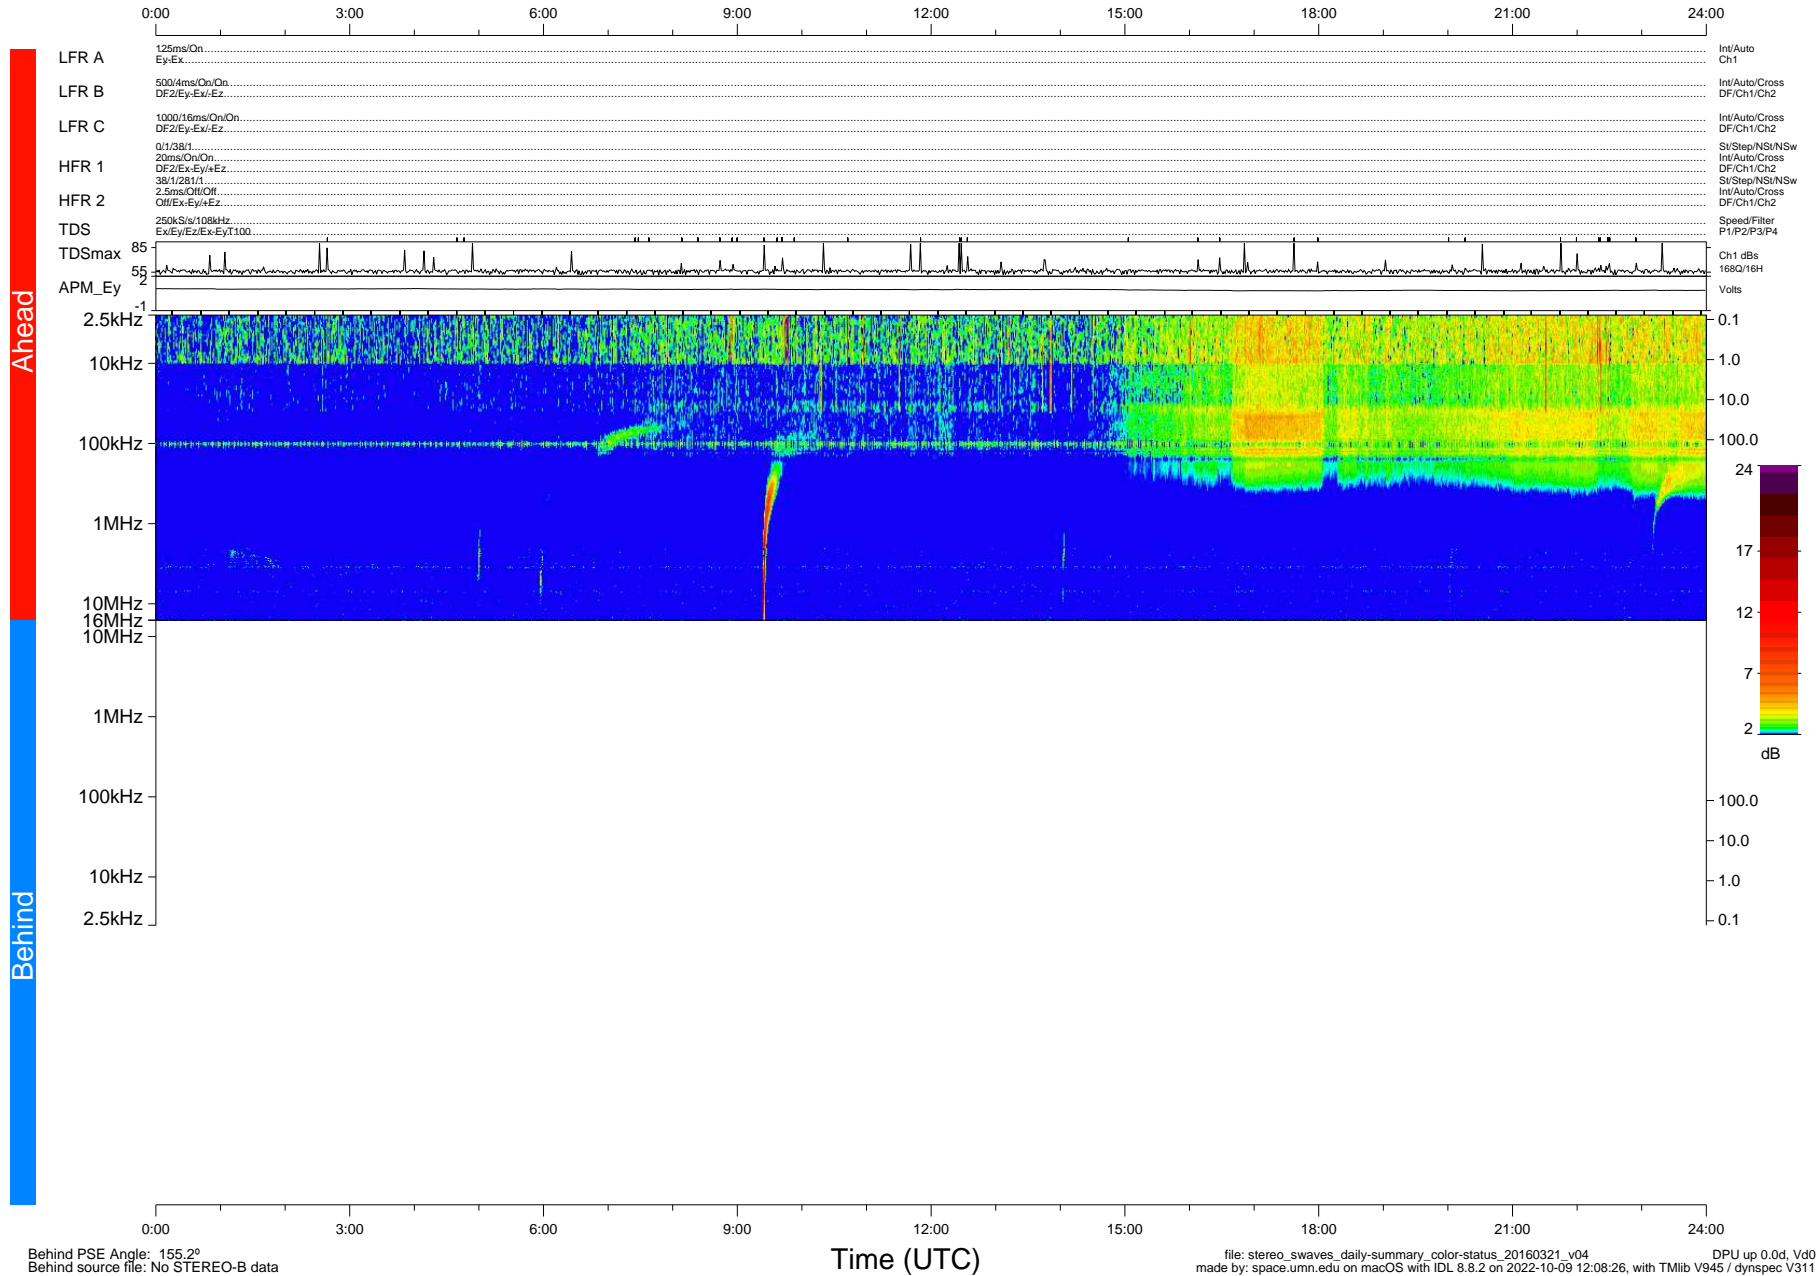

STEREO/WAVES Daily Summary - 21-Mar-2016 (DOY 081)

Ahead source file: swaves_ahead_2016_081_1_05.fin (Recovery: 100.0% HK, 77% Pkts)
Ahead PSE Angle: -162.4°

DPU up 257.9d, V412d26

Behind PSE Angle: 155.2°
Behind source file: No STEREO-B data