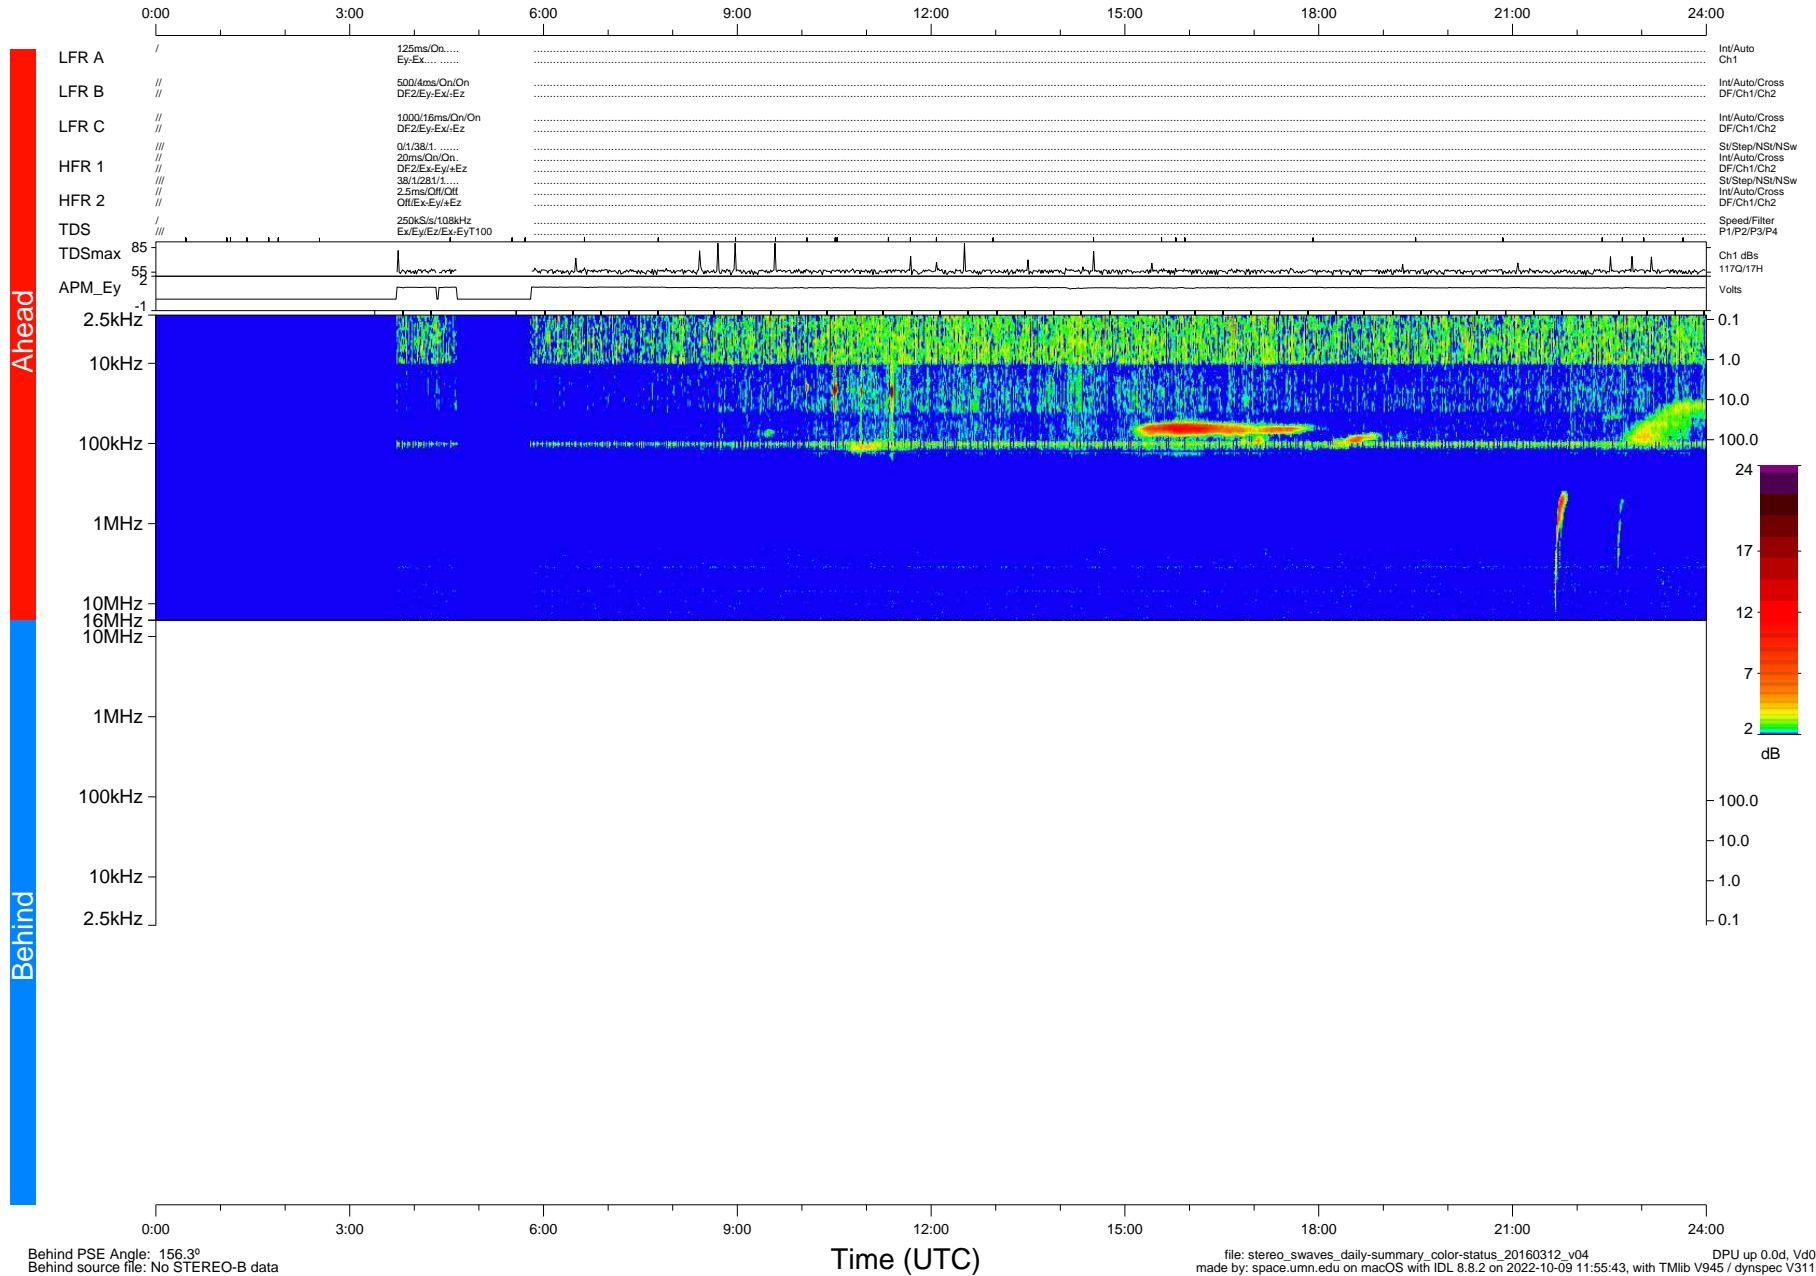

STEREO/WAVES Daily Summary - 12-Mar-2016 (DOY 072)

Ahead source file: swaves_ahead_2016_072_1_05.fin (Recovery: 79.5% HK, 60% Pkts)
Ahead PSE Angle: -163.0°

DPU up 248.9d, V412d26

Behind PSE Angle: 156.3°
Behind source file: No STEREO-B data