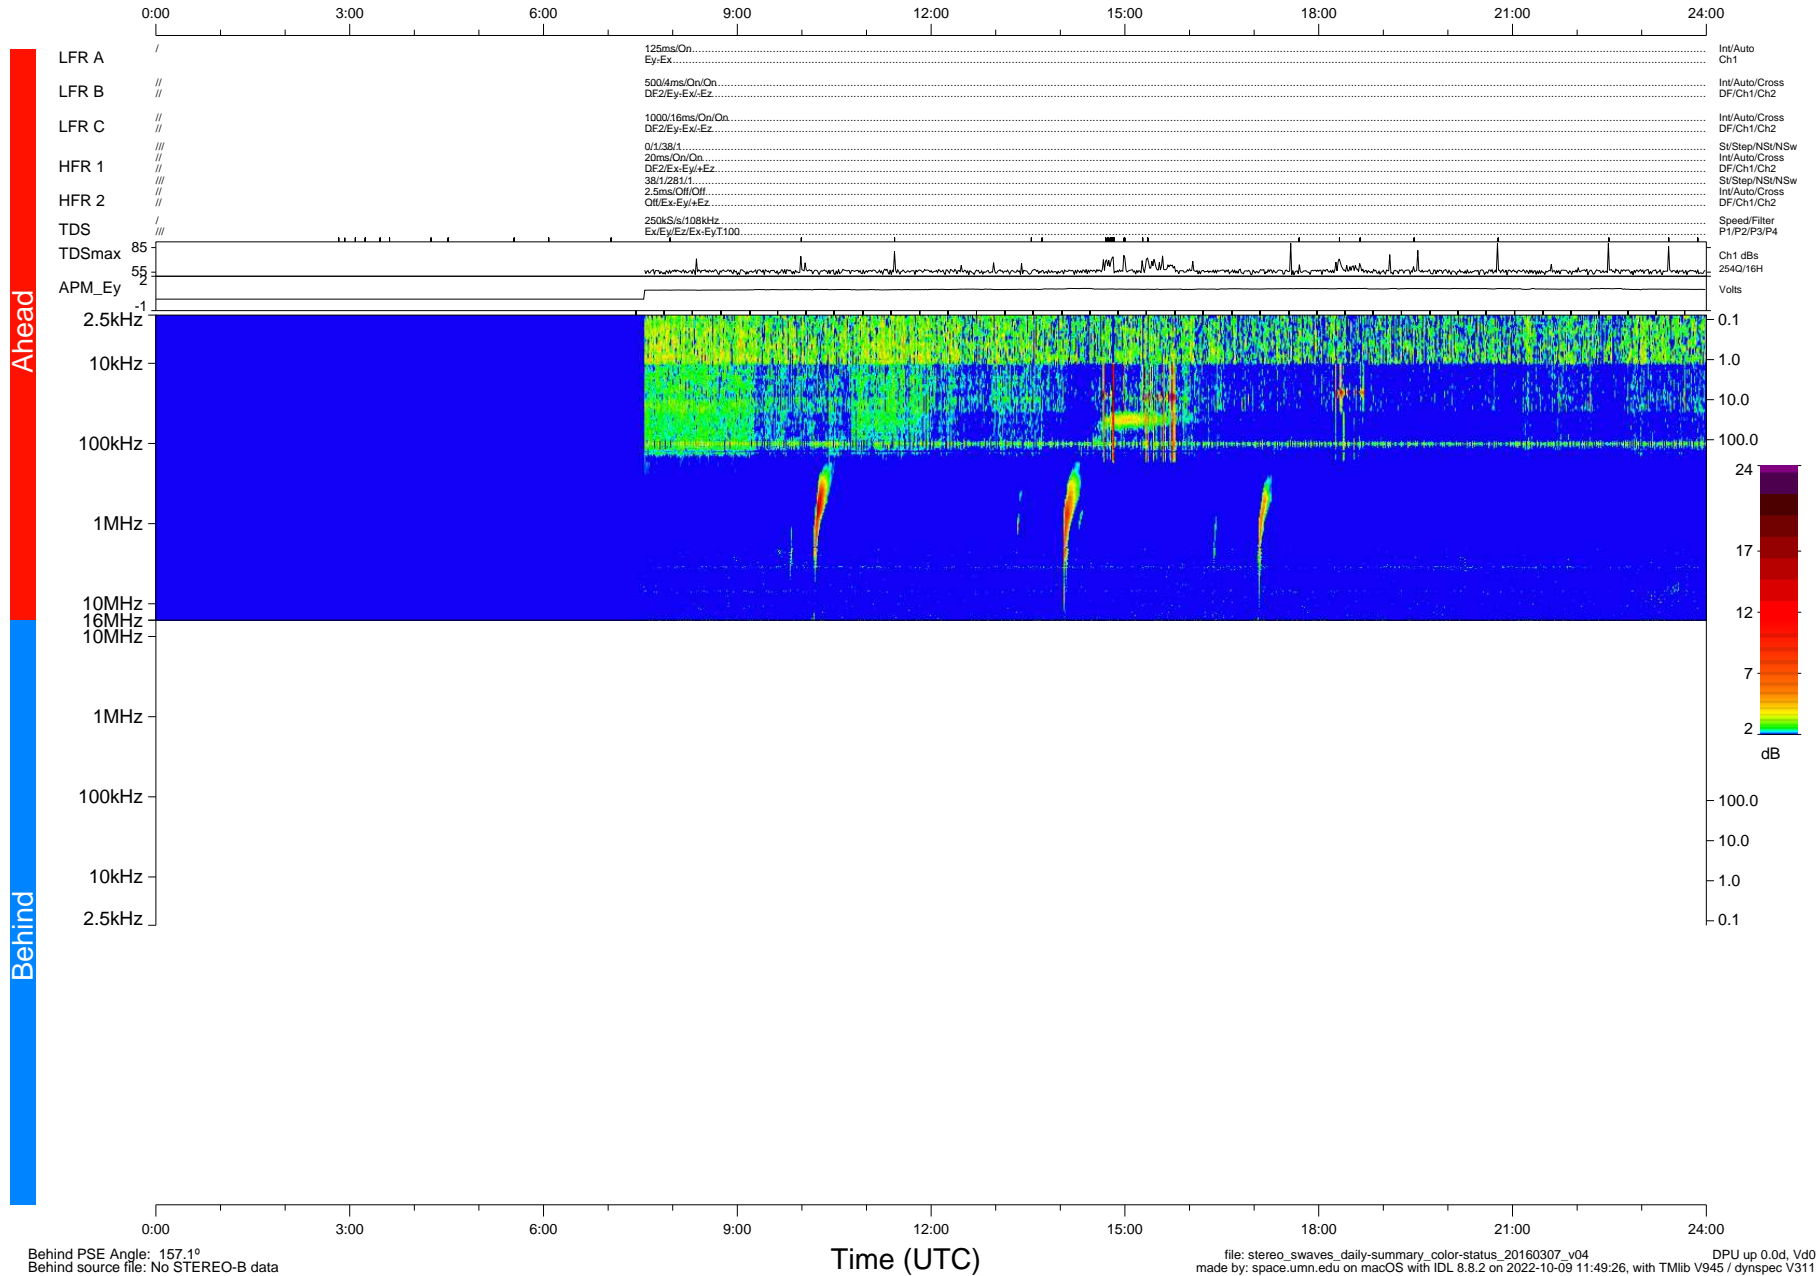

STEREO/WAVES Daily Summary - 07-Mar-2016 (DOY 067)

Ahead source file: swaves_ahead_2016_067_1_07.fin (Recovery: 68.5% HK, 74% Pkts)
Ahead PSE Angle: -163.2°

DPU up 243.9d, V412d26

Behind PSE Angle: 157.1°
Behind source file: No STEREO-B data