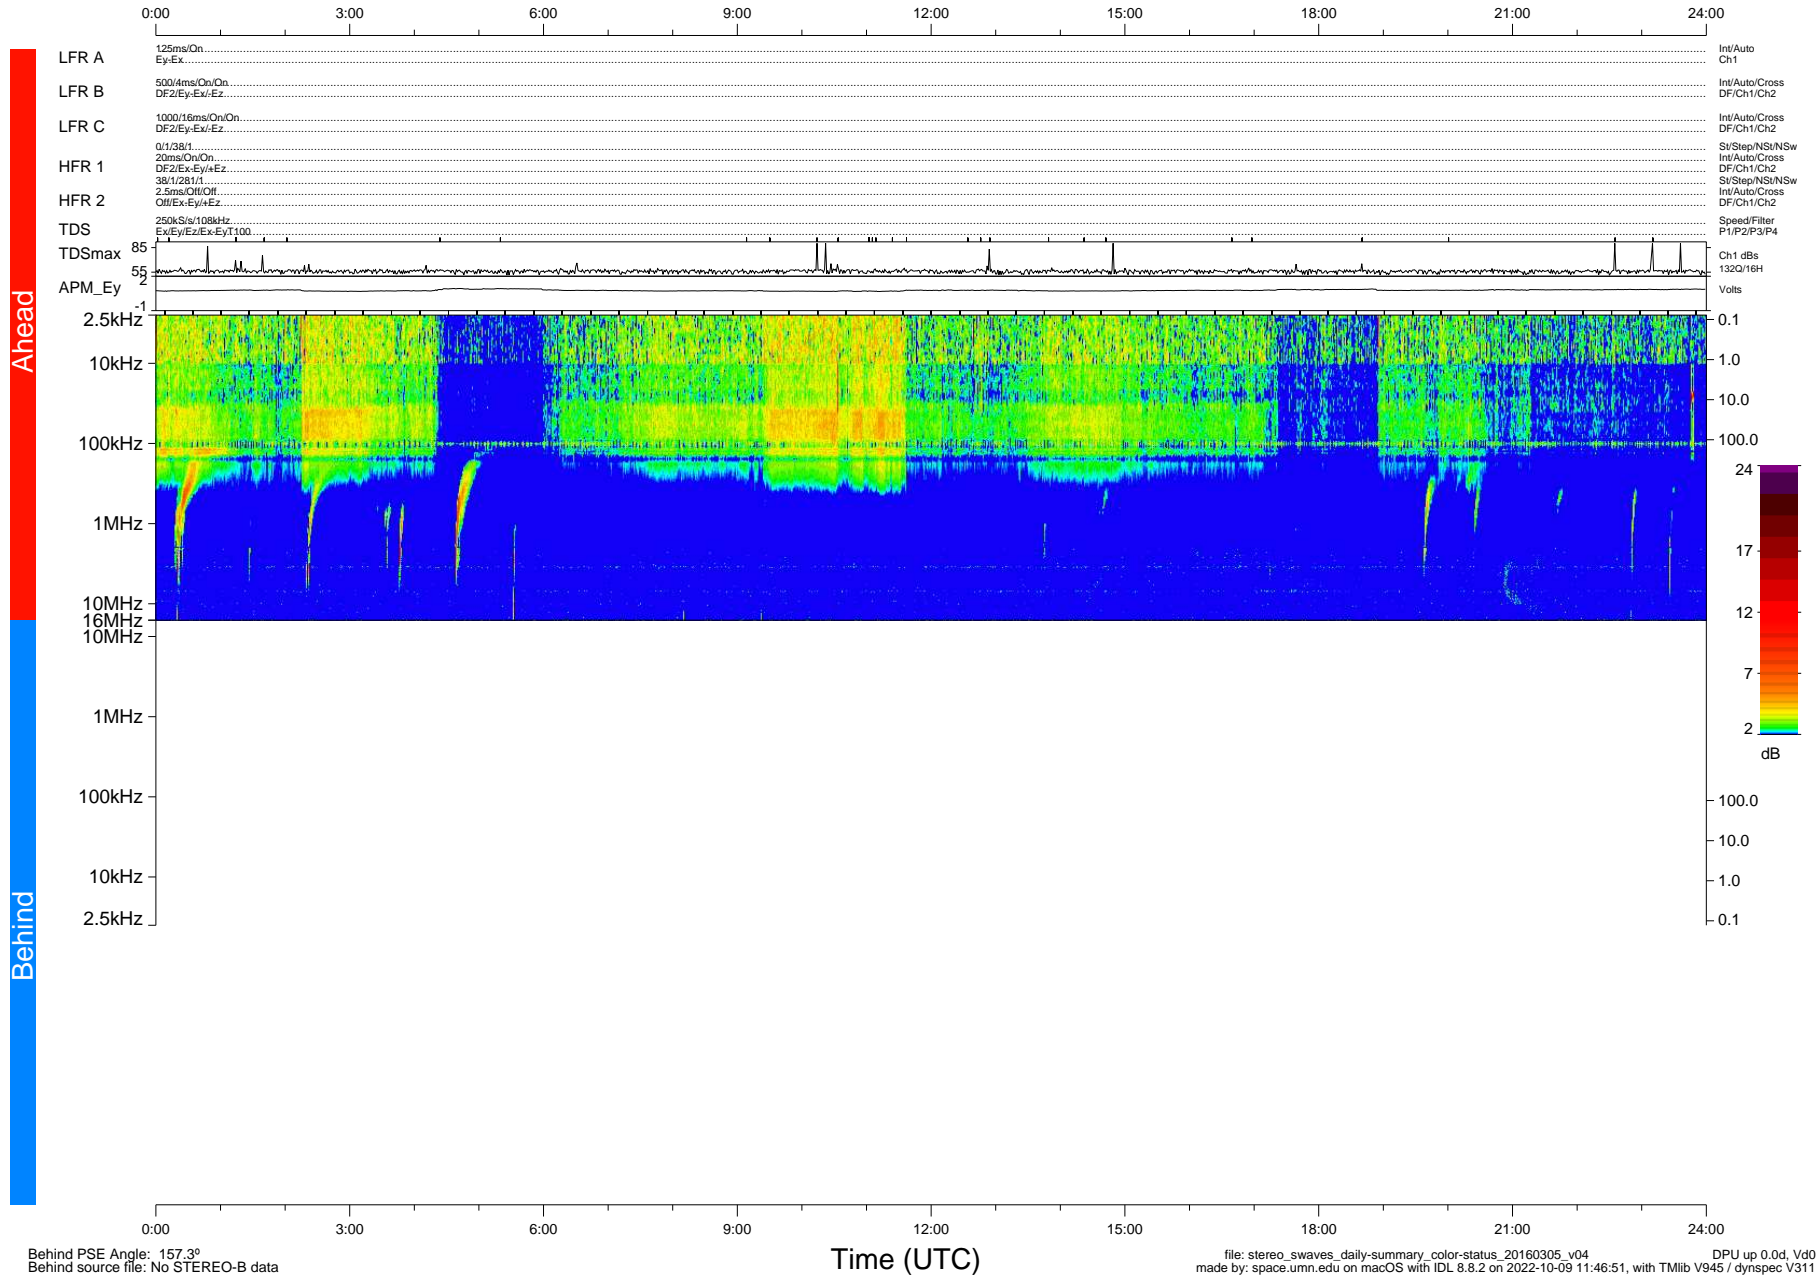

STEREO/WAVES Daily Summary - 05-Mar-2016 (DOY 065)

Ahead source file: swaves_ahead_2016_065_1_06.fin (Recovery: 100.0% HK, 72% Pkts)
Ahead PSE Angle: -163.3°

DPU up 241.9d, V412d26

Behind PSE Angle: 157.3°
Behind source file: No STEREO-B data