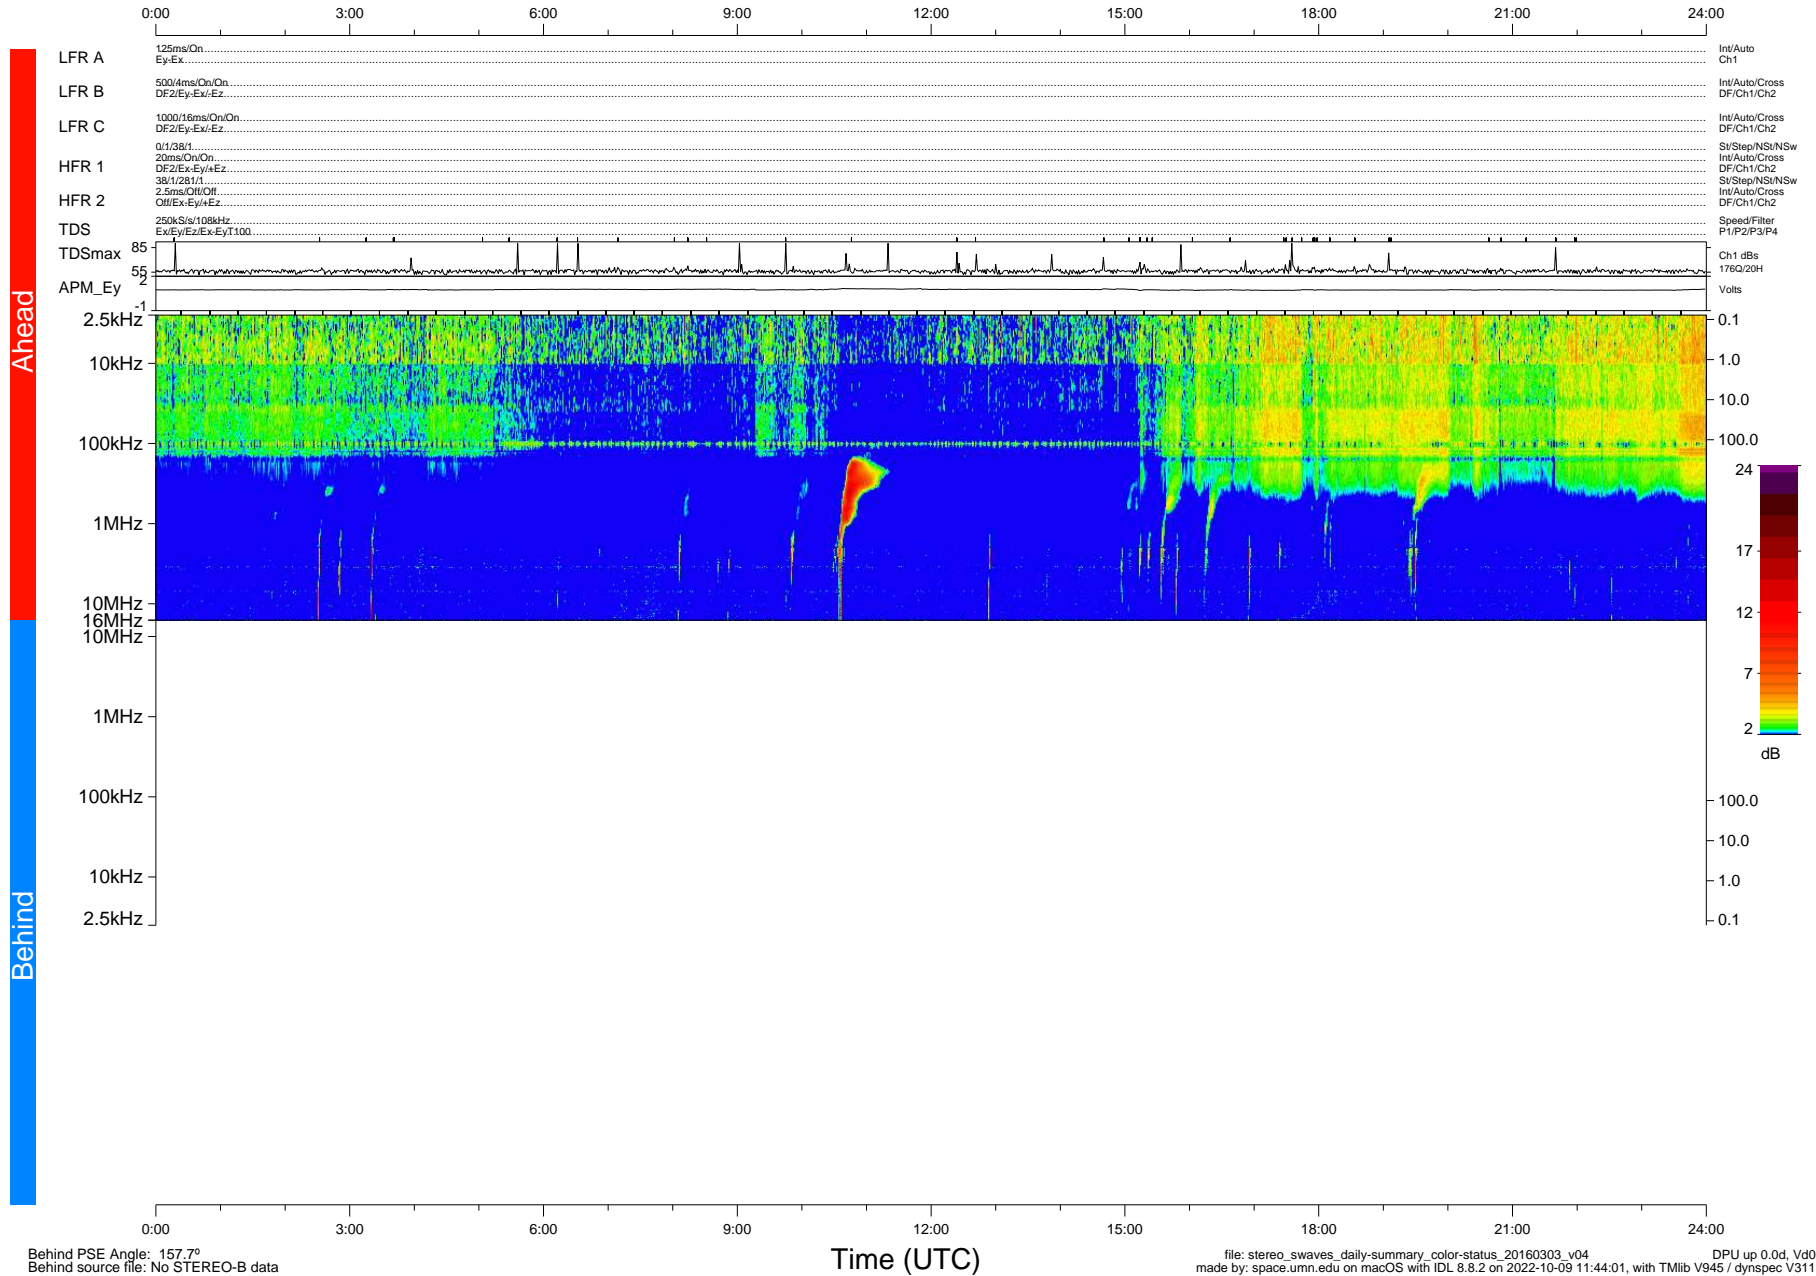

STEREO/WAVES Daily Summary - 03-Mar-2016 (DOY 063)

Ahead source file: swaves_ahead_2016_063_1_05.fin (Recovery: 100.1% HK, 79% Pkts)
Ahead PSE Angle: -163.3°

DPU up 239.9d, V412d26

Behind PSE Angle: 157.7°
Behind source file: No STEREO-B data