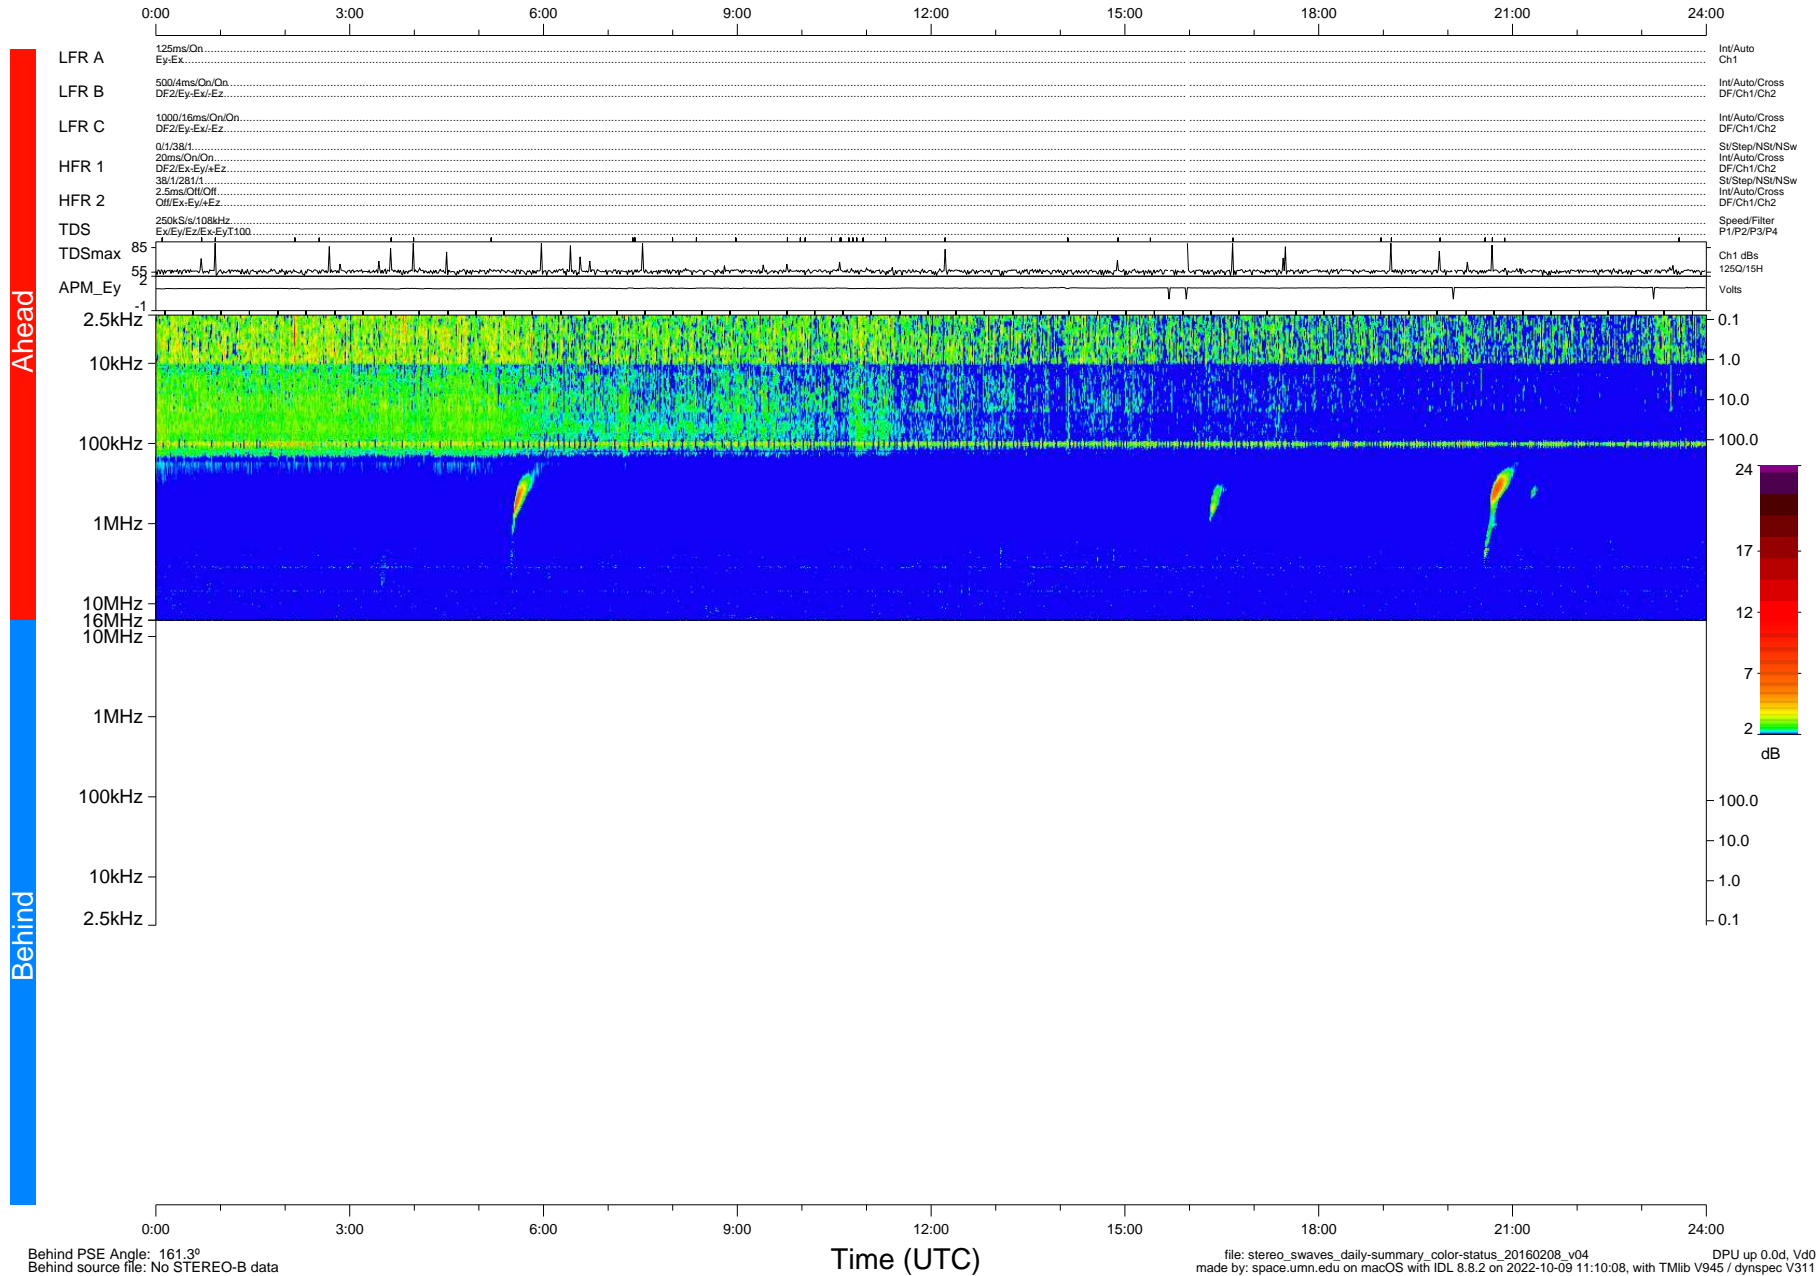

STEREO/WAVES Daily Summary - 08-Feb-2016 (DOY 039)

Ahead source file: swaves_ahead_2016_039_1_07.fin (Recovery: 99.7% HK, 72% Pkts)
 Ahead PSE Angle: -164.5°

DPU up 215.9d, V412d26

Behind PSE Angle: 161.3°
 Behind source file: No STEREO-B data

file: stereo_swaves_daily-summary_color-status_20160208_v04
 made by: space.umn.edu on macOS with IDL 8.8.2 on 2022-10-09 11:10:08, with Tlib V945 / dynspec V311
 DPU up 0.0d, Vd0