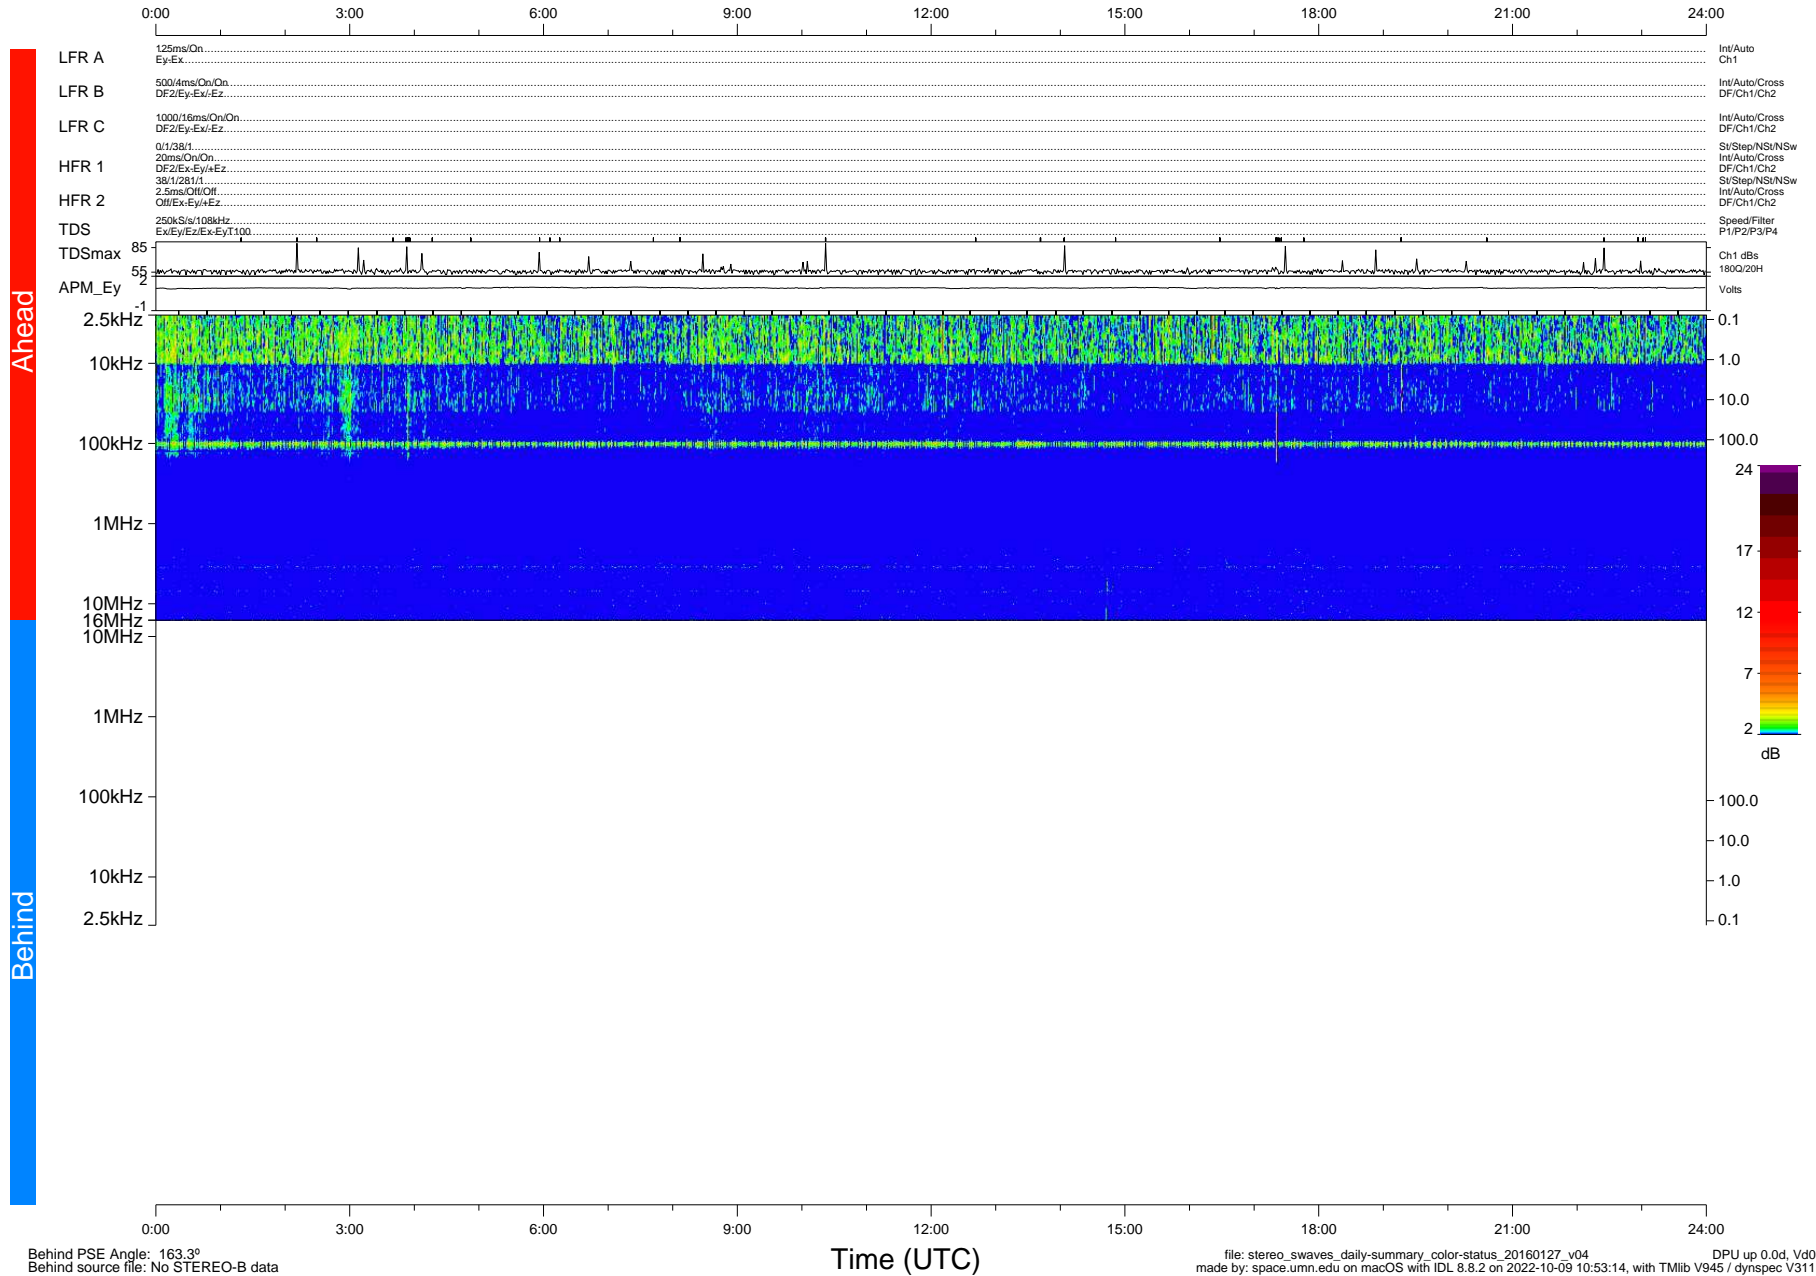

STEREO/WAVES Daily Summary - 27-Jan-2016 (DOY 027)

Ahead source file: swaves_ahead_2016_027_1_05.fin (Recovery: 100.0% HK, 80% Pkts)
Ahead PSE Angle: -165.0°

DPU up 203.9d, V412d26

Behind PSE Angle: 163.3°
Behind source file: No STEREO-B data