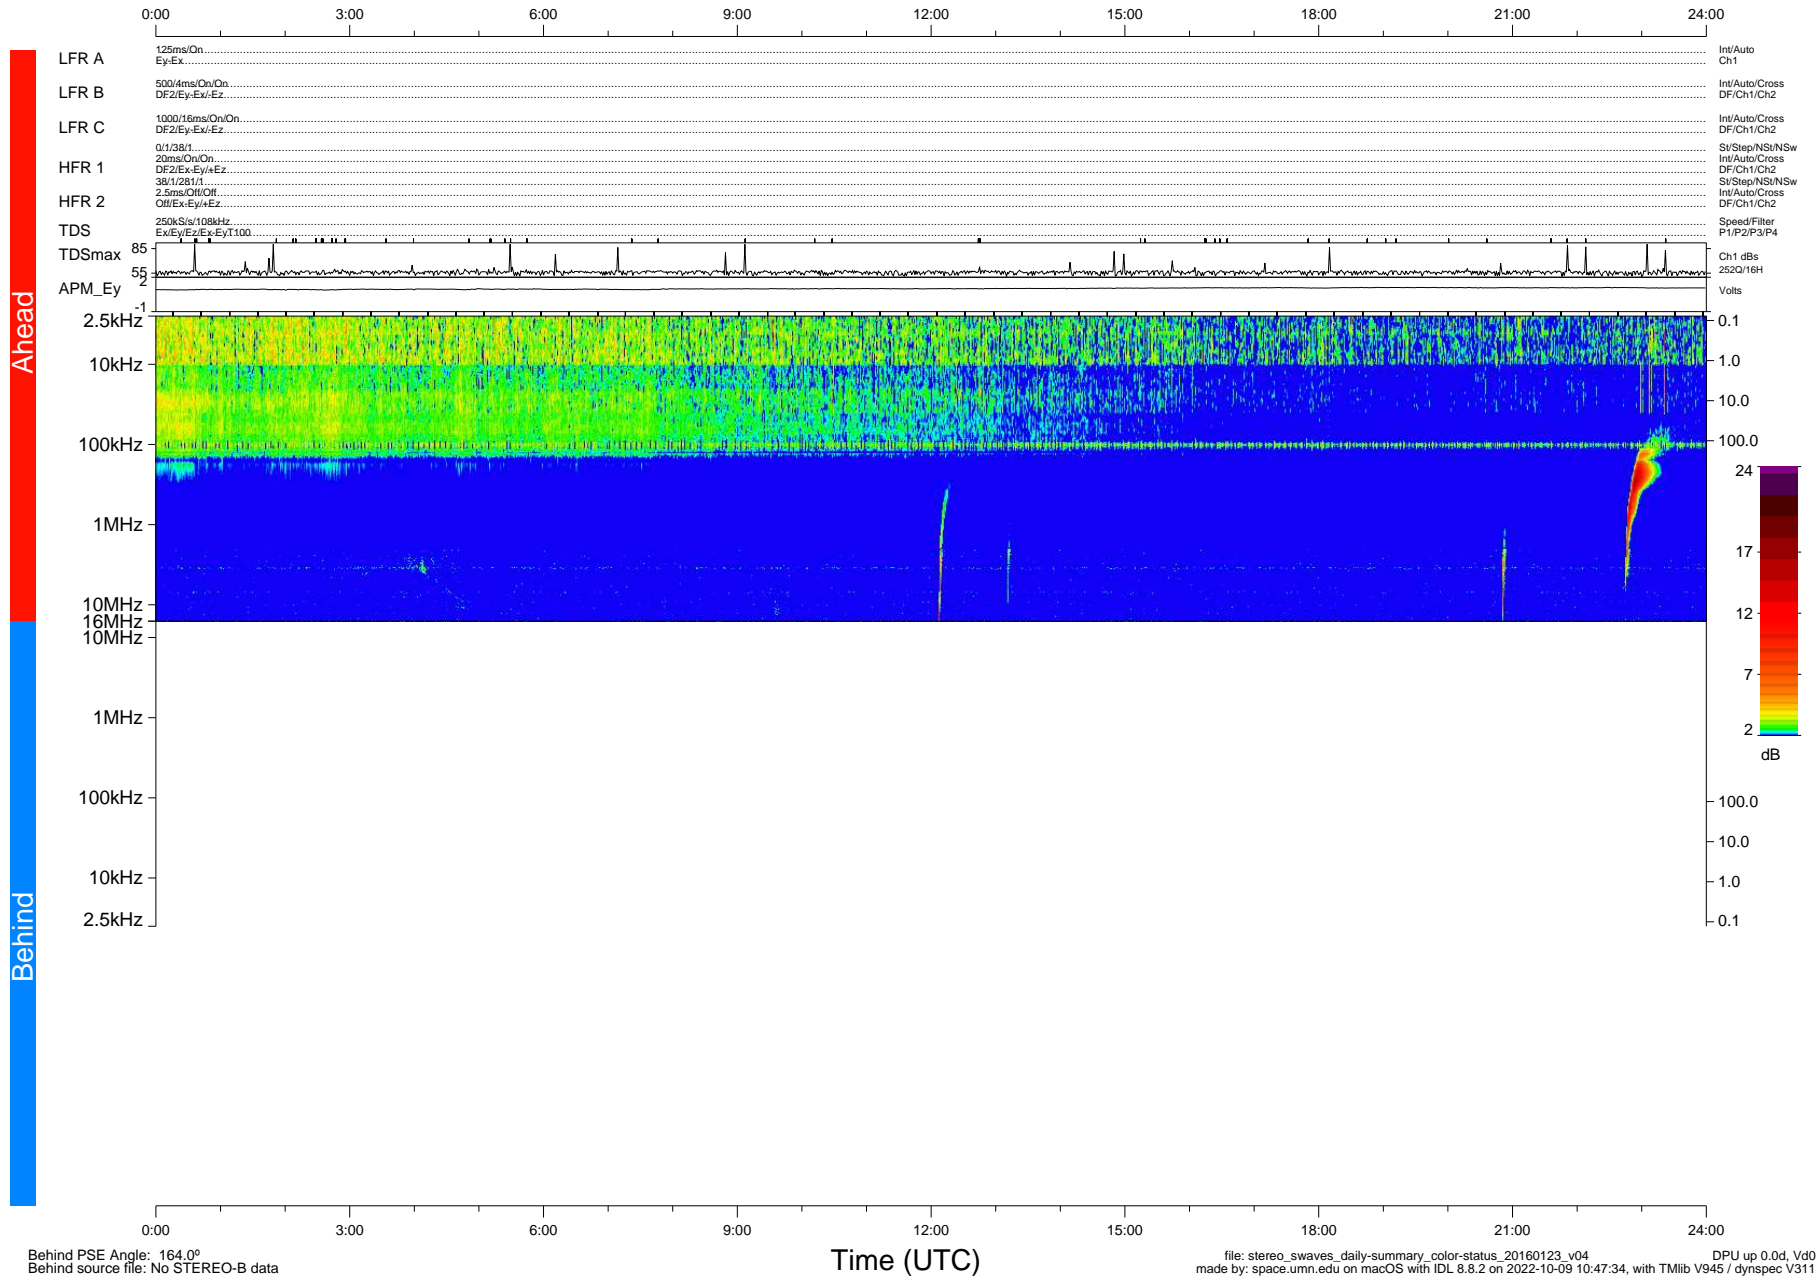

STEREO/WAVES Daily Summary - 23-Jan-2016 (DOY 023)

Ahead source file: swaves_ahead_2016_023_1_06.fin (Recovery: 100.0% HK, 90% Pkts)
 Ahead PSE Angle: -165.1°

DPU up 199.9d, V412d26

Behind PSE Angle: 164.0°
 Behind source file: No STEREO-B data

Time (UTC)

file: stereo_swaves_daily-summary_color-status_20160123_v04 DPU up 0.0d, Vd0
 made by: space.umn.edu on macOS with IDL 8.8.2 on 2022-10-09 10:47:34, with TLib V945 / dynspec V311