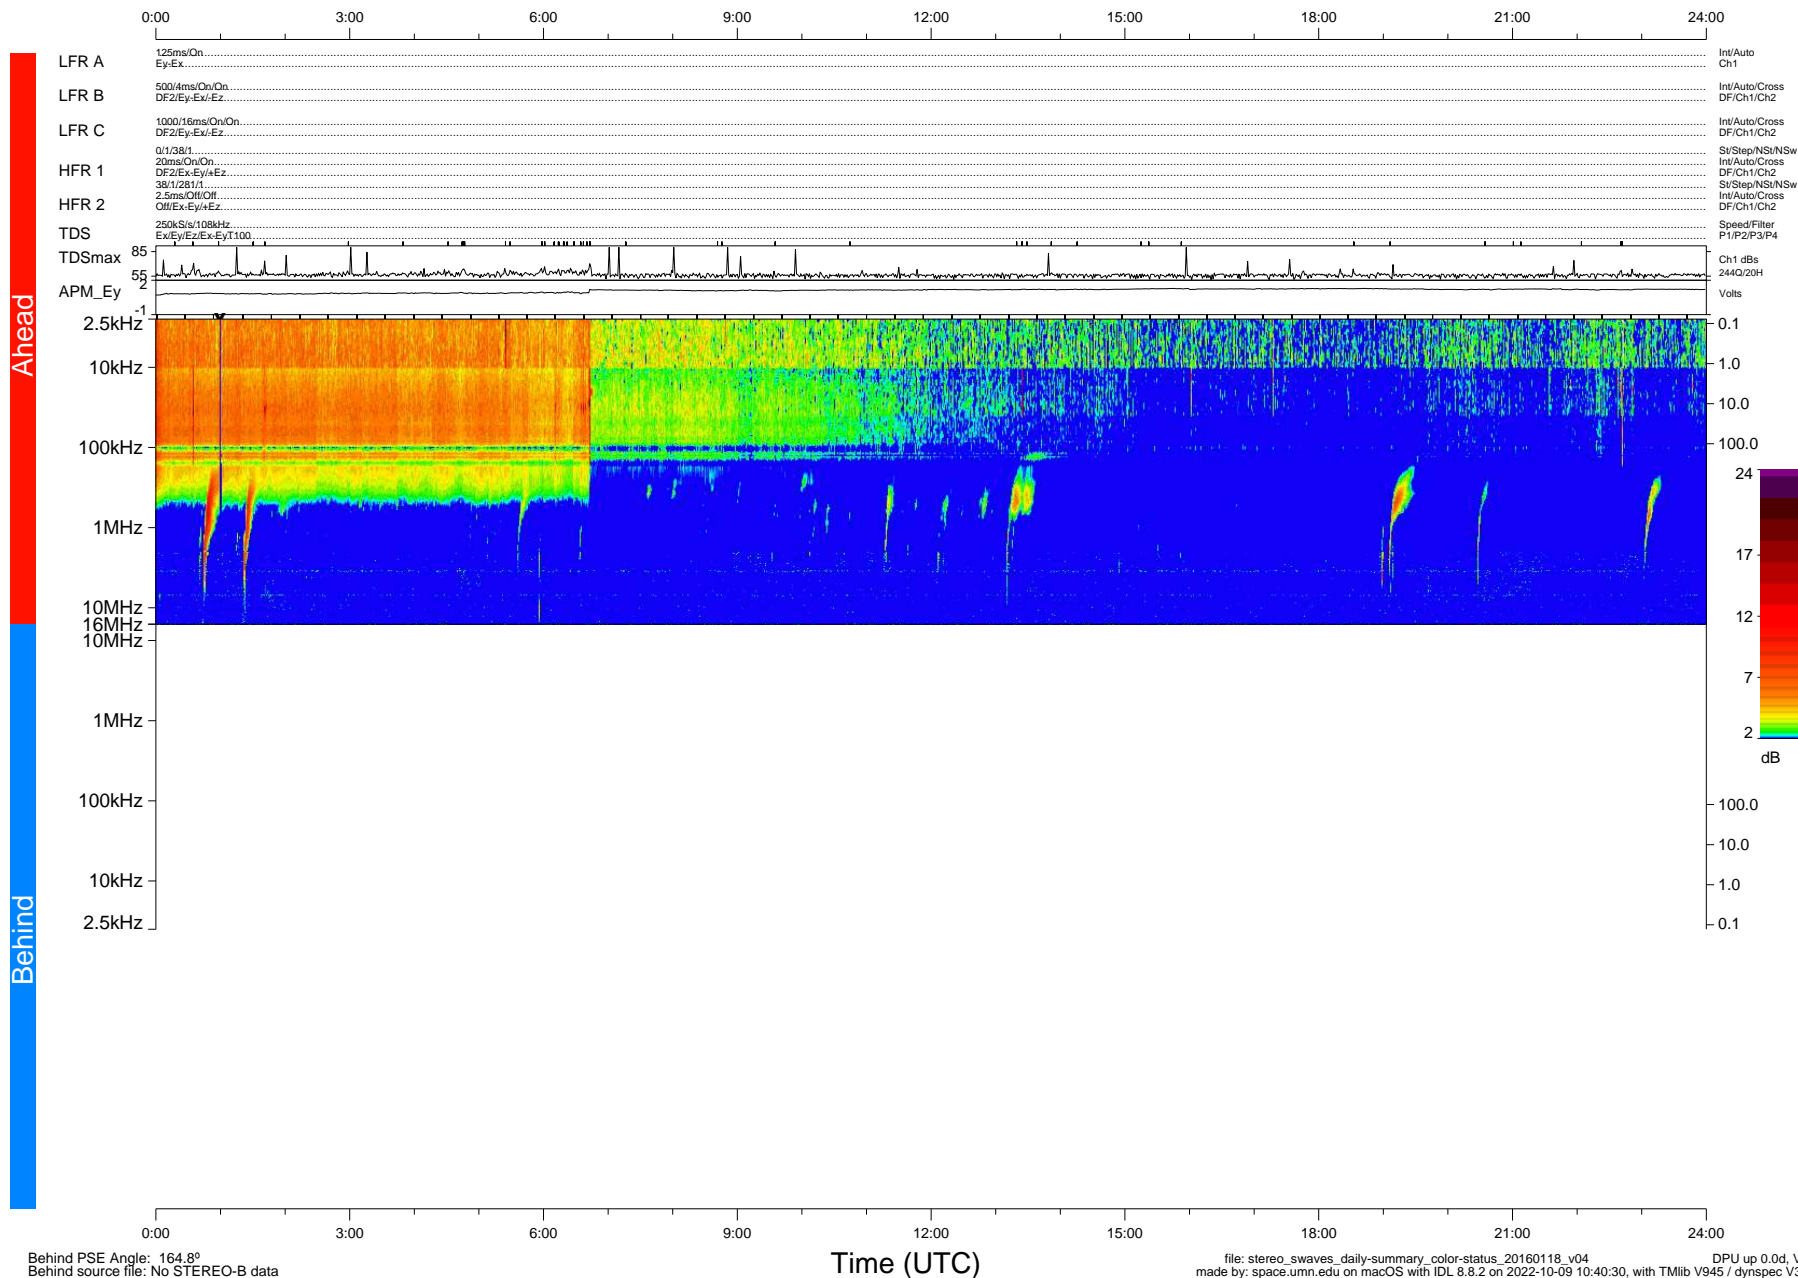

STEREO/WAVES Daily Summary - 18-Jan-2016 (DOY 018)

Ahead source file: swaves_ahead_2016_018_1_05.fin (Recovery: 100.0% HK, 89% Pkts)
Ahead PSE Angle: -165.3°

DPU up 194.9d, V412d26

Behind PSE Angle: 164.8°
Behind source file: No STEREO-B data