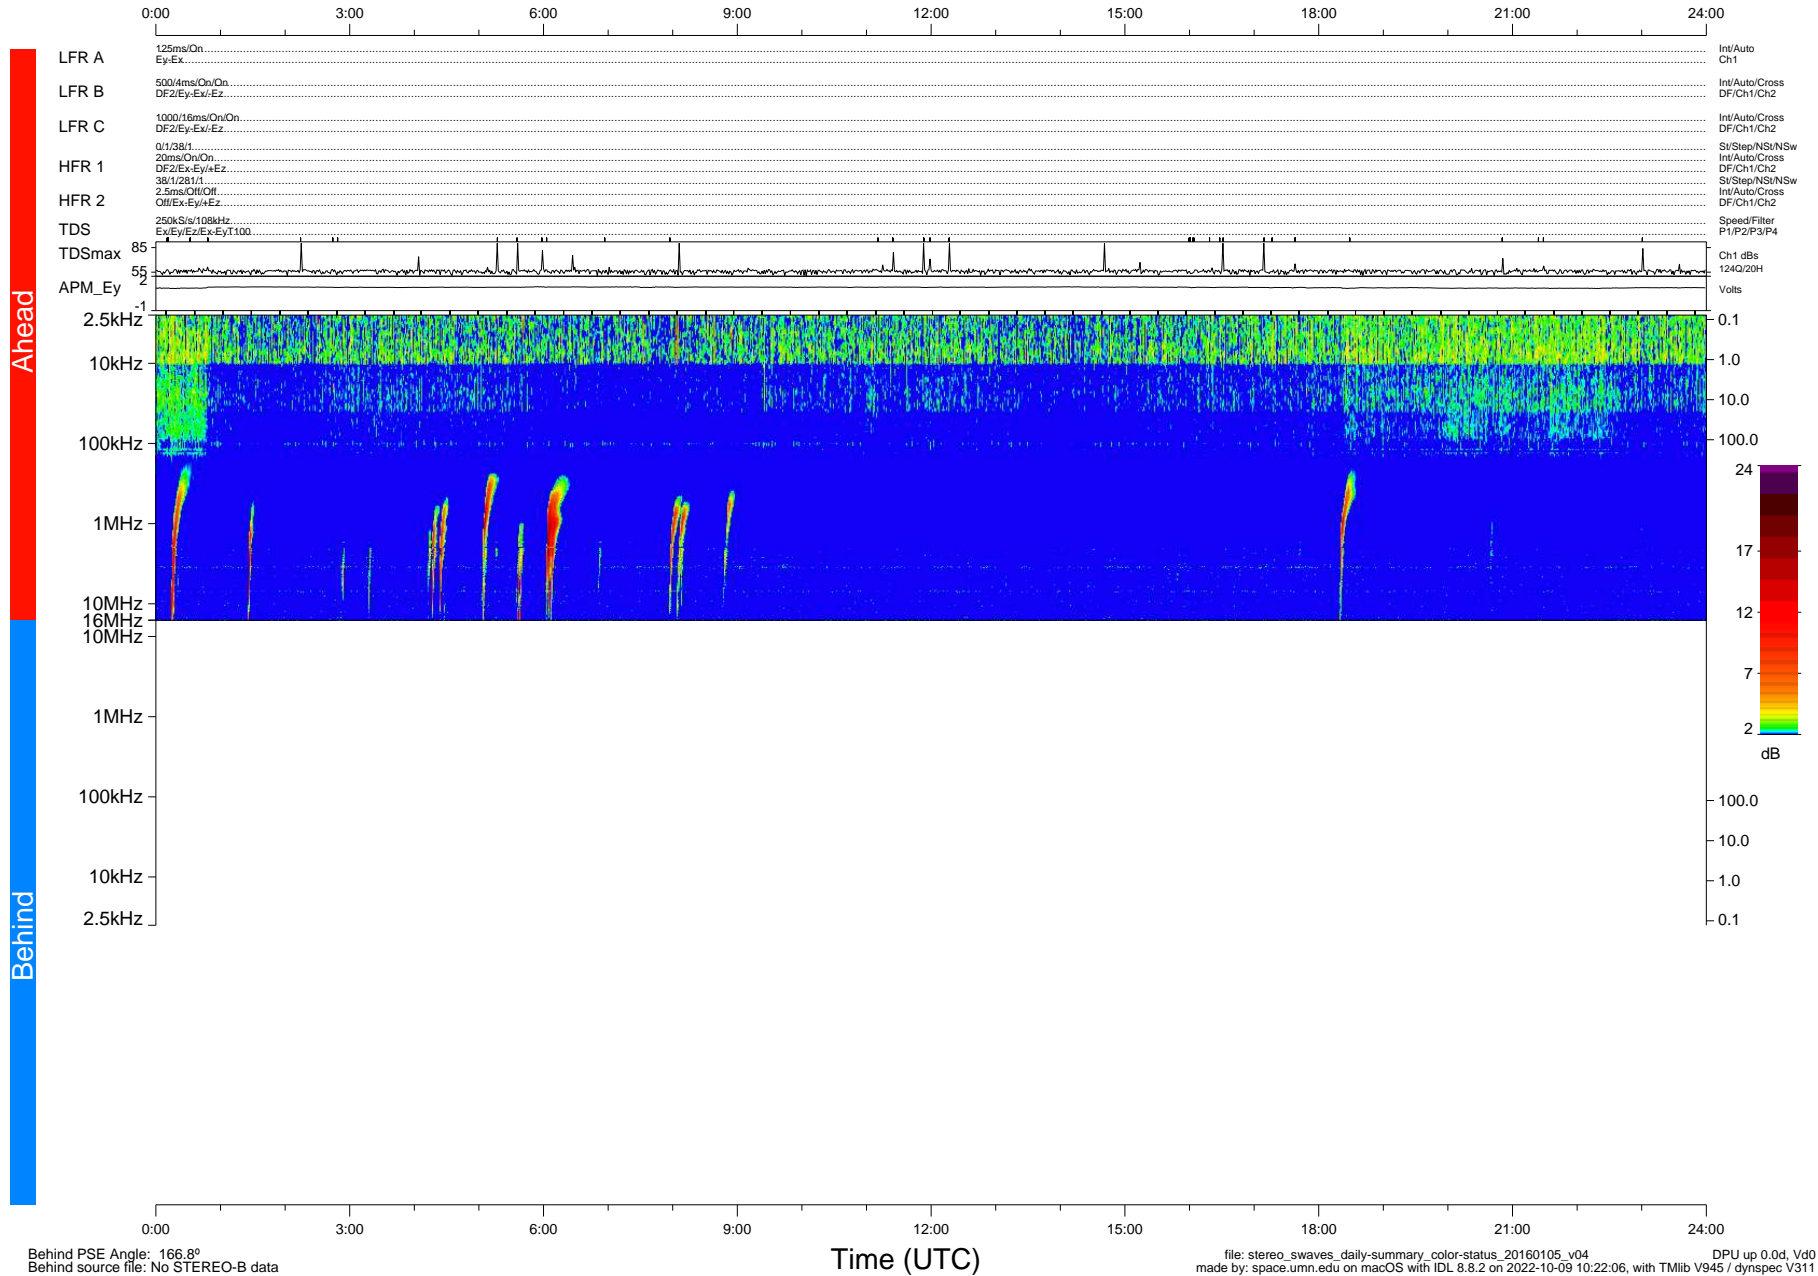

# STEREO/WAVES Daily Summary - 05-Jan-2016 (DOY 005)

Ahead source file: swaves\_ahead\_2016\_005\_1\_05.fin (Recovery: 100.0% HK, 72% Pkts)  
 Ahead PSE Angle: -165.9°

DPU up 181.9d, V412d26

Behind PSE Angle: 166.8°  
 Behind source file: No STEREO-B data

file: stereo\_swaves\_daily-summary\_color-status\_20160105\_v04 DPU up 0.0d, Vd0  
 made by: space.umn.edu on macOS with IDL 8.8.2 on 2022-10-09 10:22:06, with Tlib V945 / dynspec V311