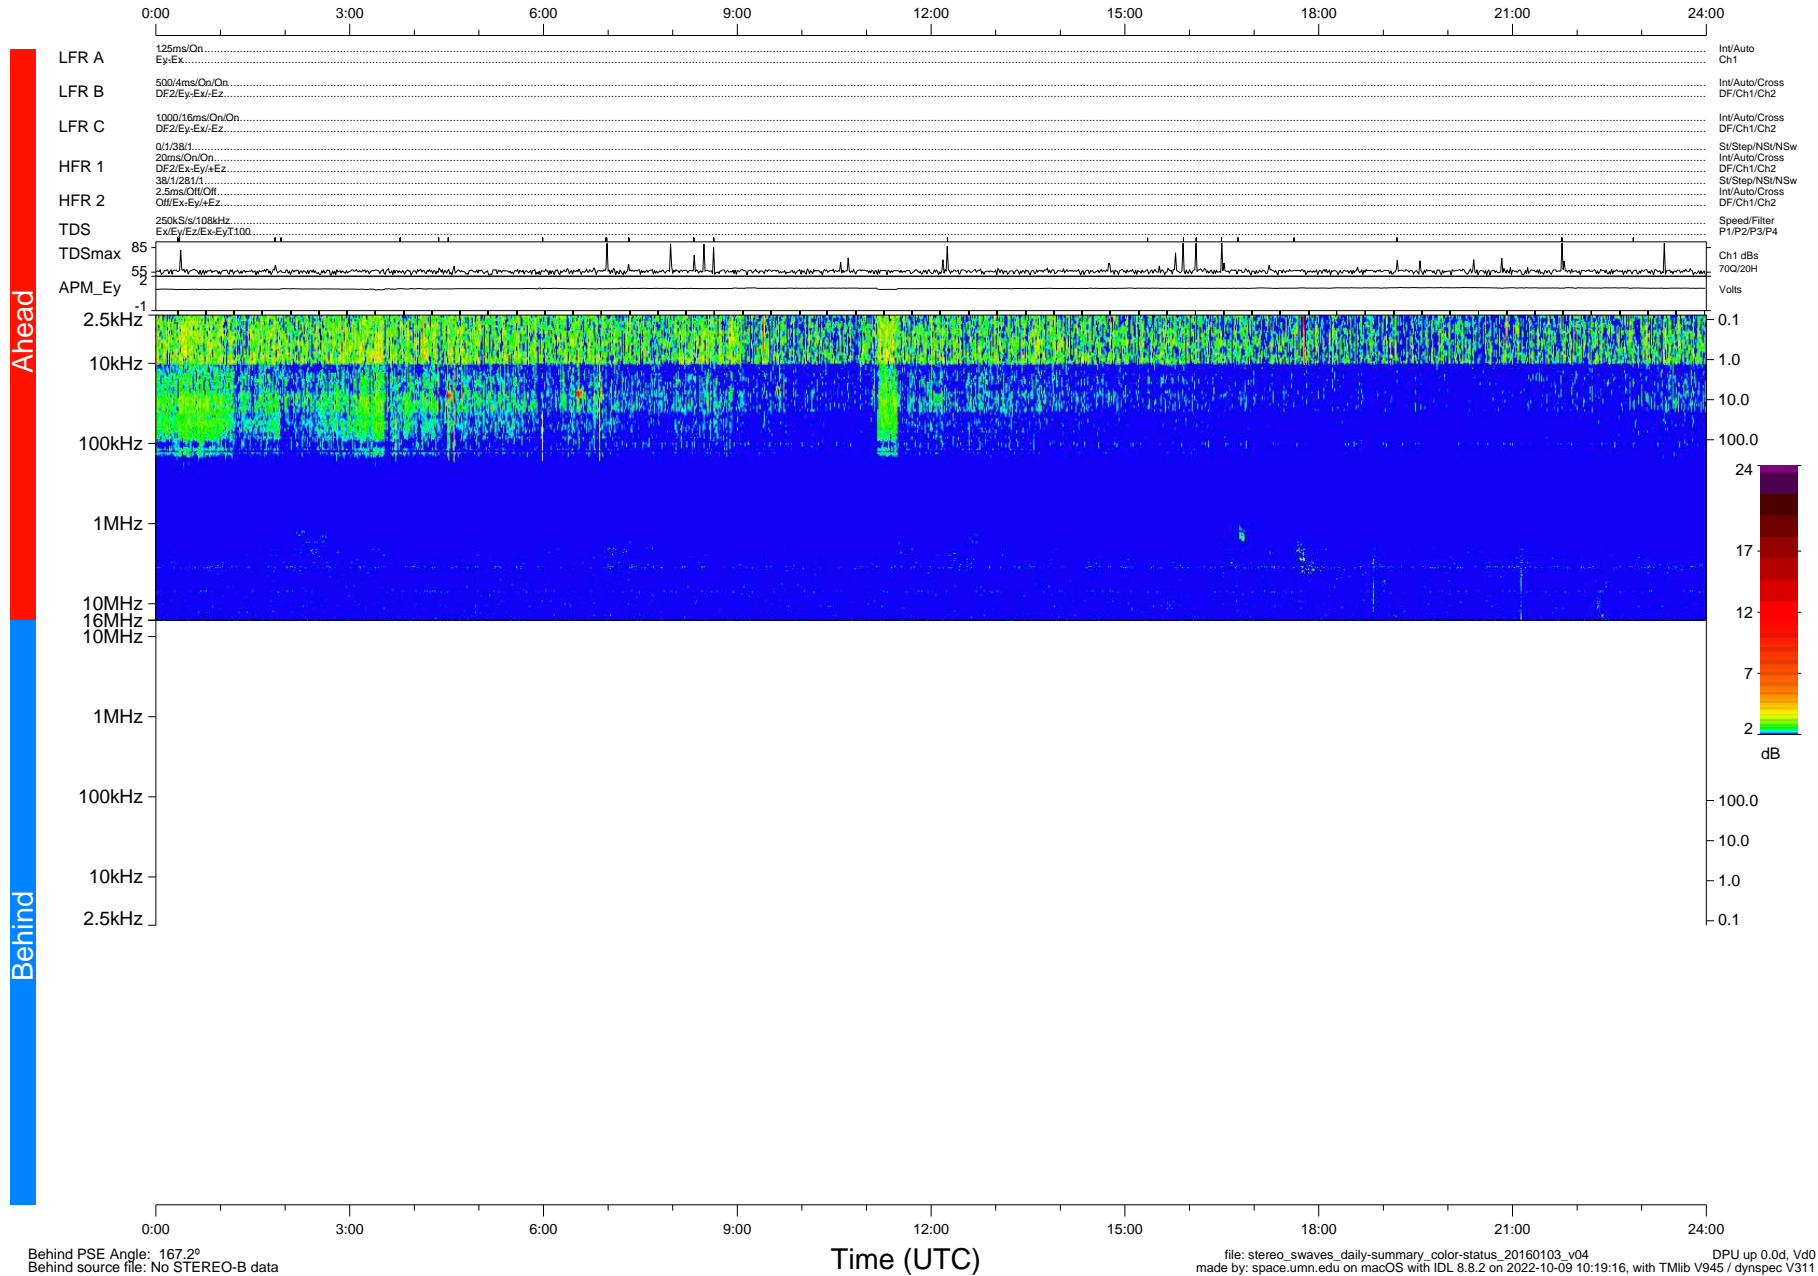

STEREO/WAVES Daily Summary - 03-Jan-2016 (DOY 003)

Ahead source file: swaves_ahead_2016_003_1_05.fin (Recovery: 100.0% HK, 64% Pkts)
Ahead PSE Angle: -165.9°

DPU up 179.9d, V412d26

Behind PSE Angle: 167.2°
Behind source file: No STEREO-B data