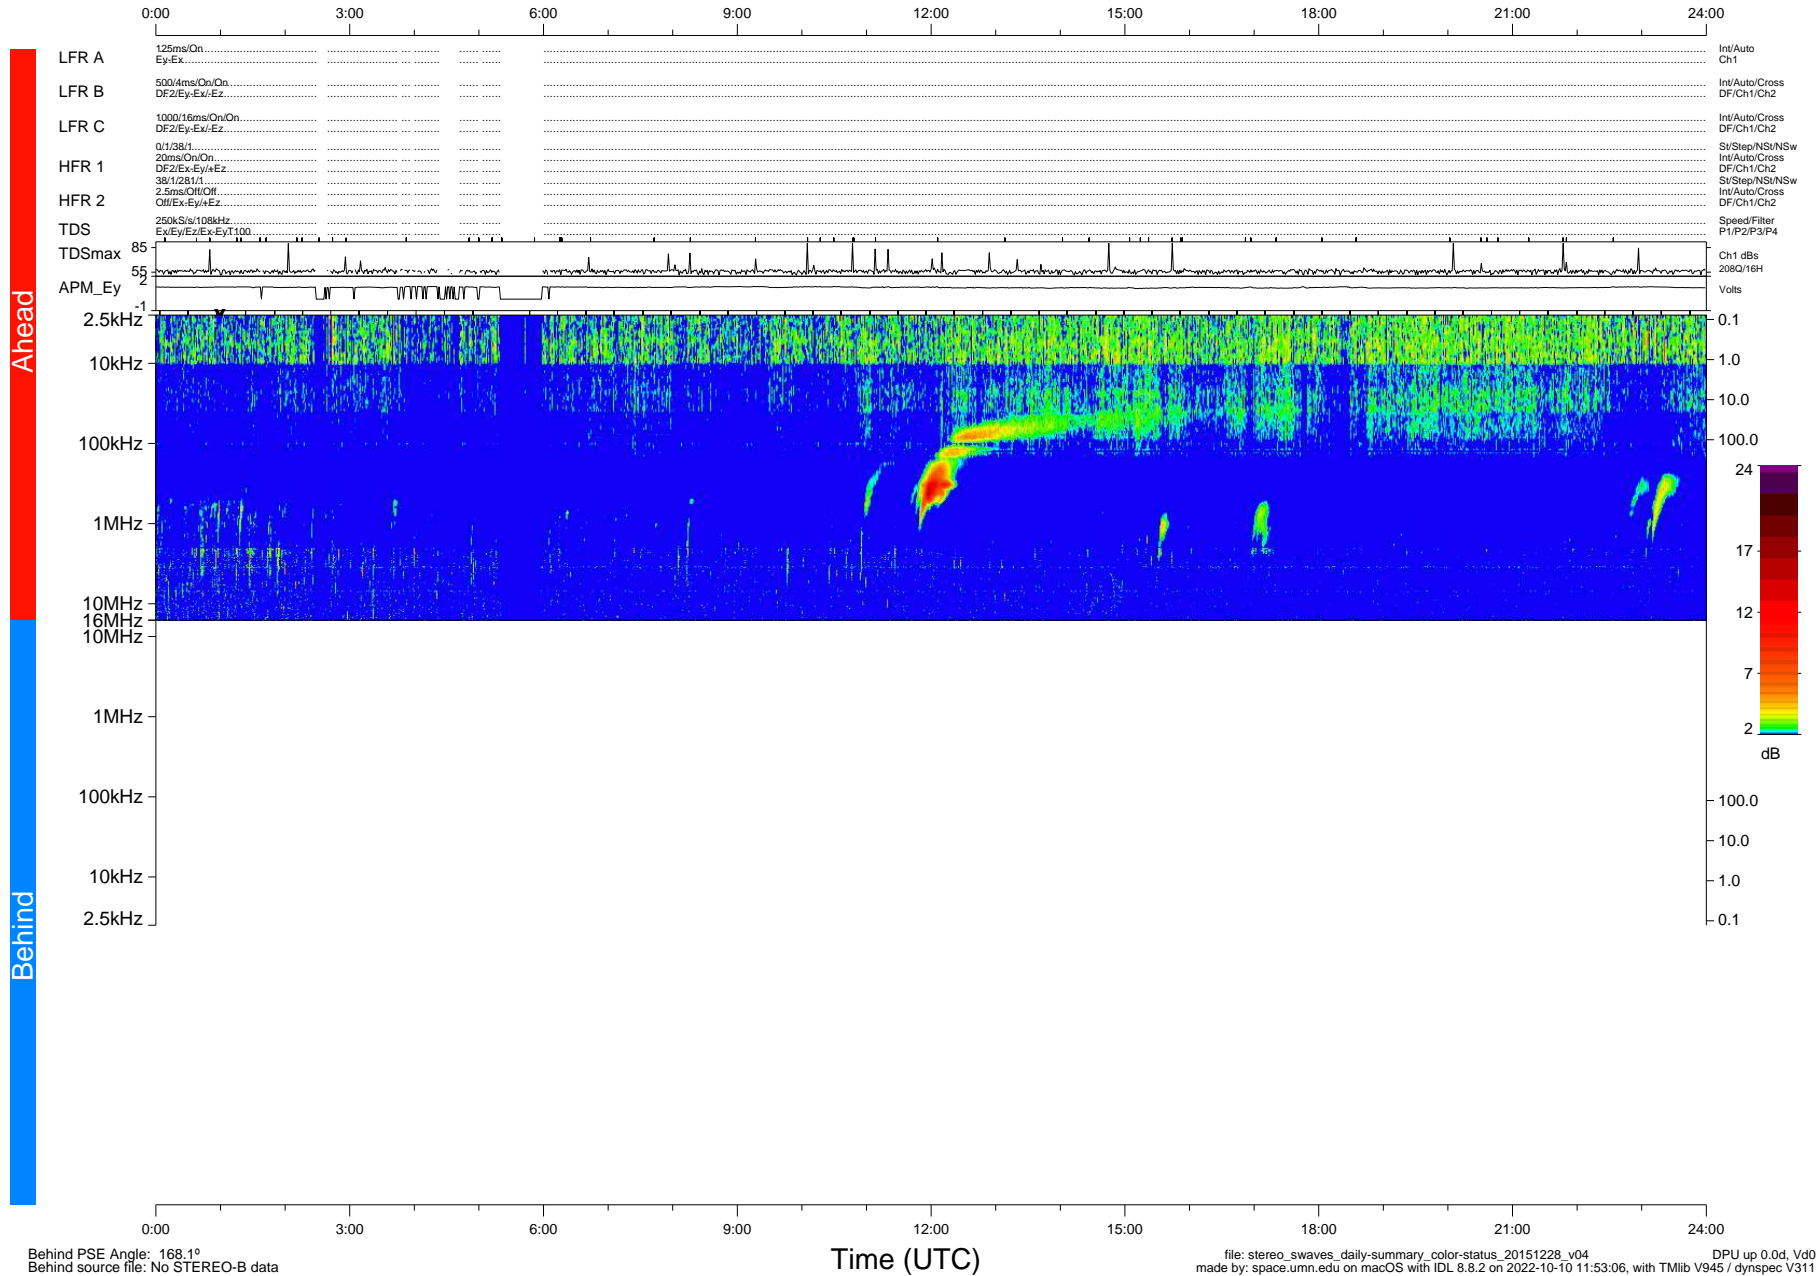

STEREO/WAVES Daily Summary - 28-Dec-2015 (DOY 362)

Ahead source file: swaves_ahead_2015_362_1_05.fin (Recovery: 94.8% HK, 83% Pkts)
Ahead PSE Angle: -166.1°

DPU up 173.9d, V412d26

Behind PSE Angle: 168.1°
Behind source file: No STEREO-B data