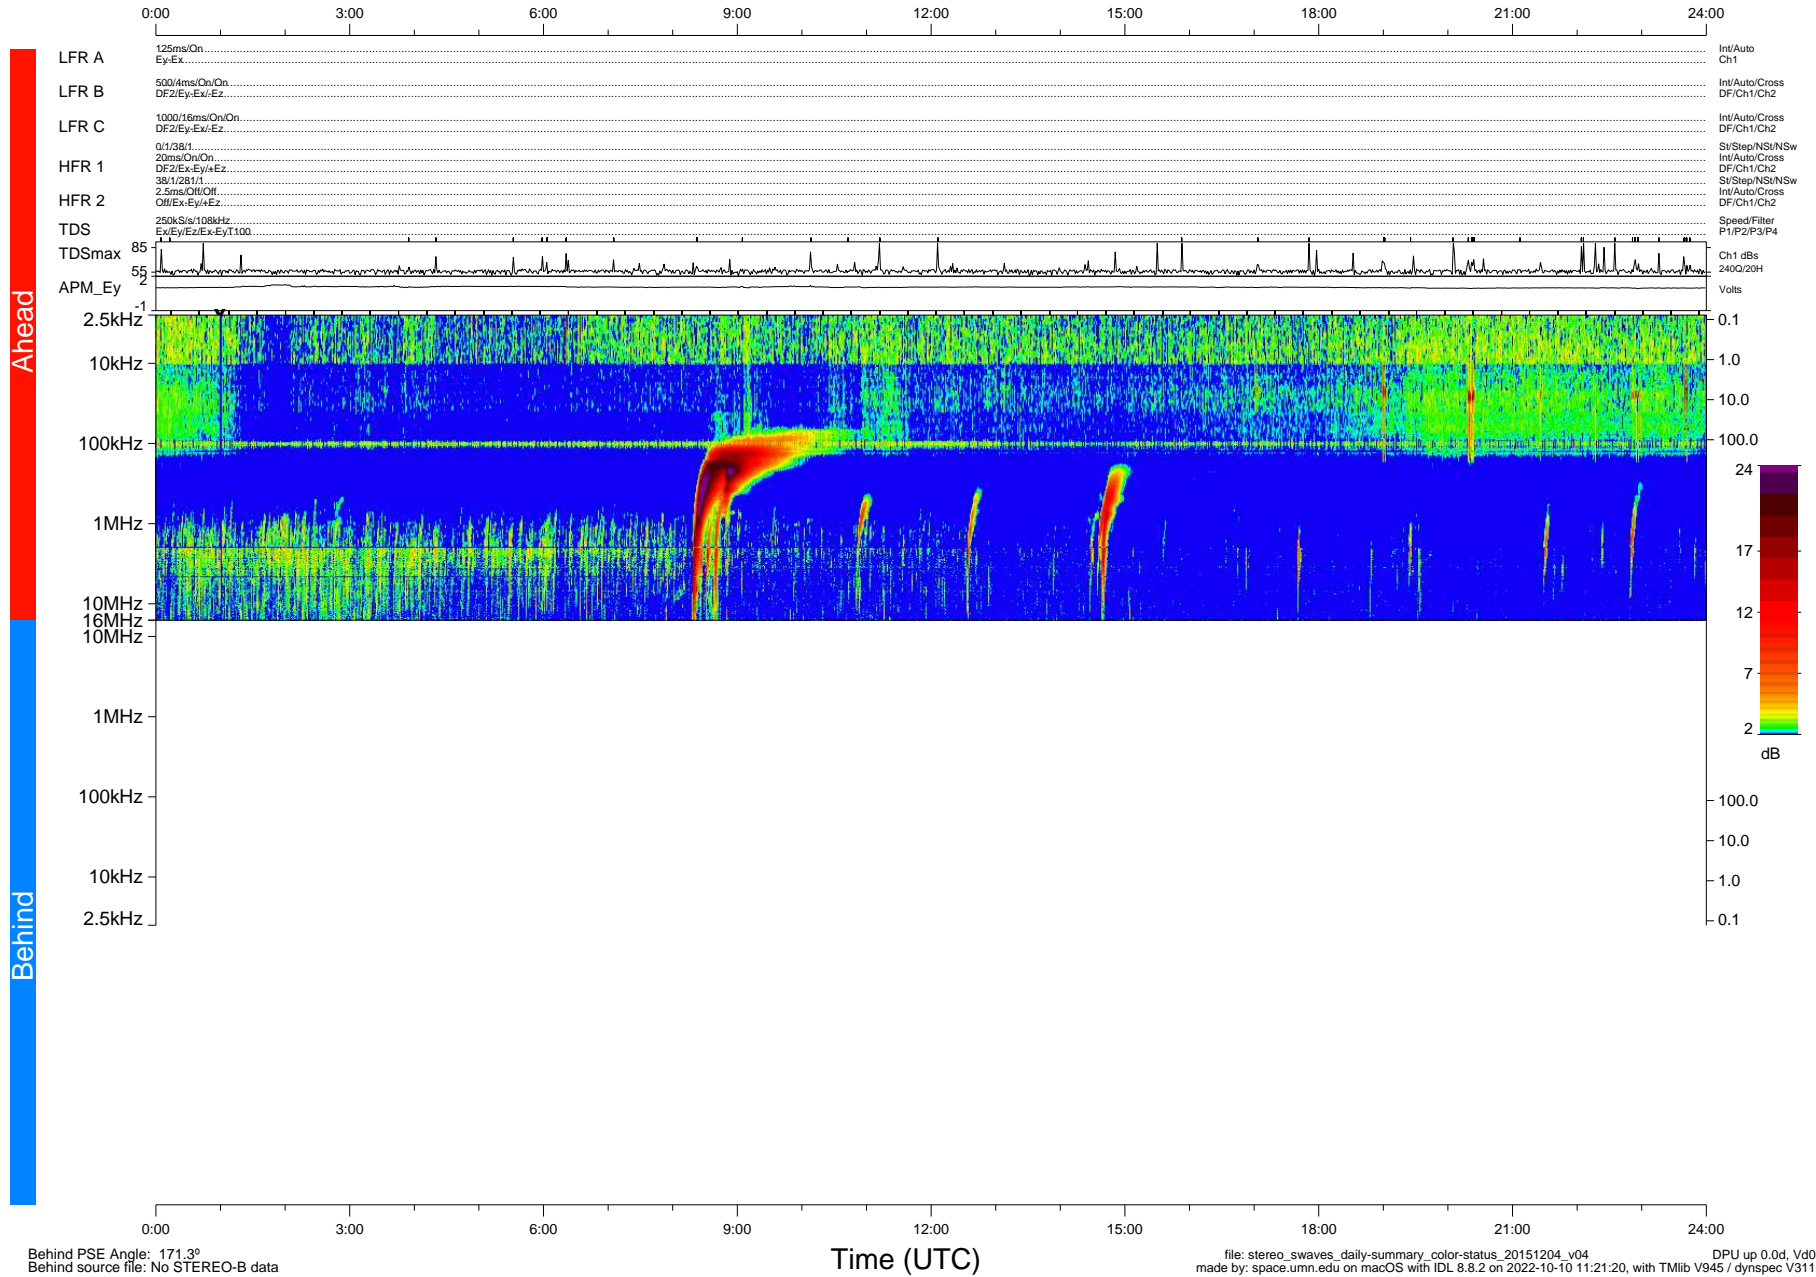

STEREO/WAVES Daily Summary - 04-Dec-2015 (DOY 338)

Ahead source file: swaves_ahead_2015_338_1_05.fin (Recovery: 100.0% HK, 89% Pkts)
Ahead PSE Angle: -167.1°

DPU up 149.9d, V412d26

Behind PSE Angle: 171.3°
Behind source file: No STEREO-B data

Time (UTC)