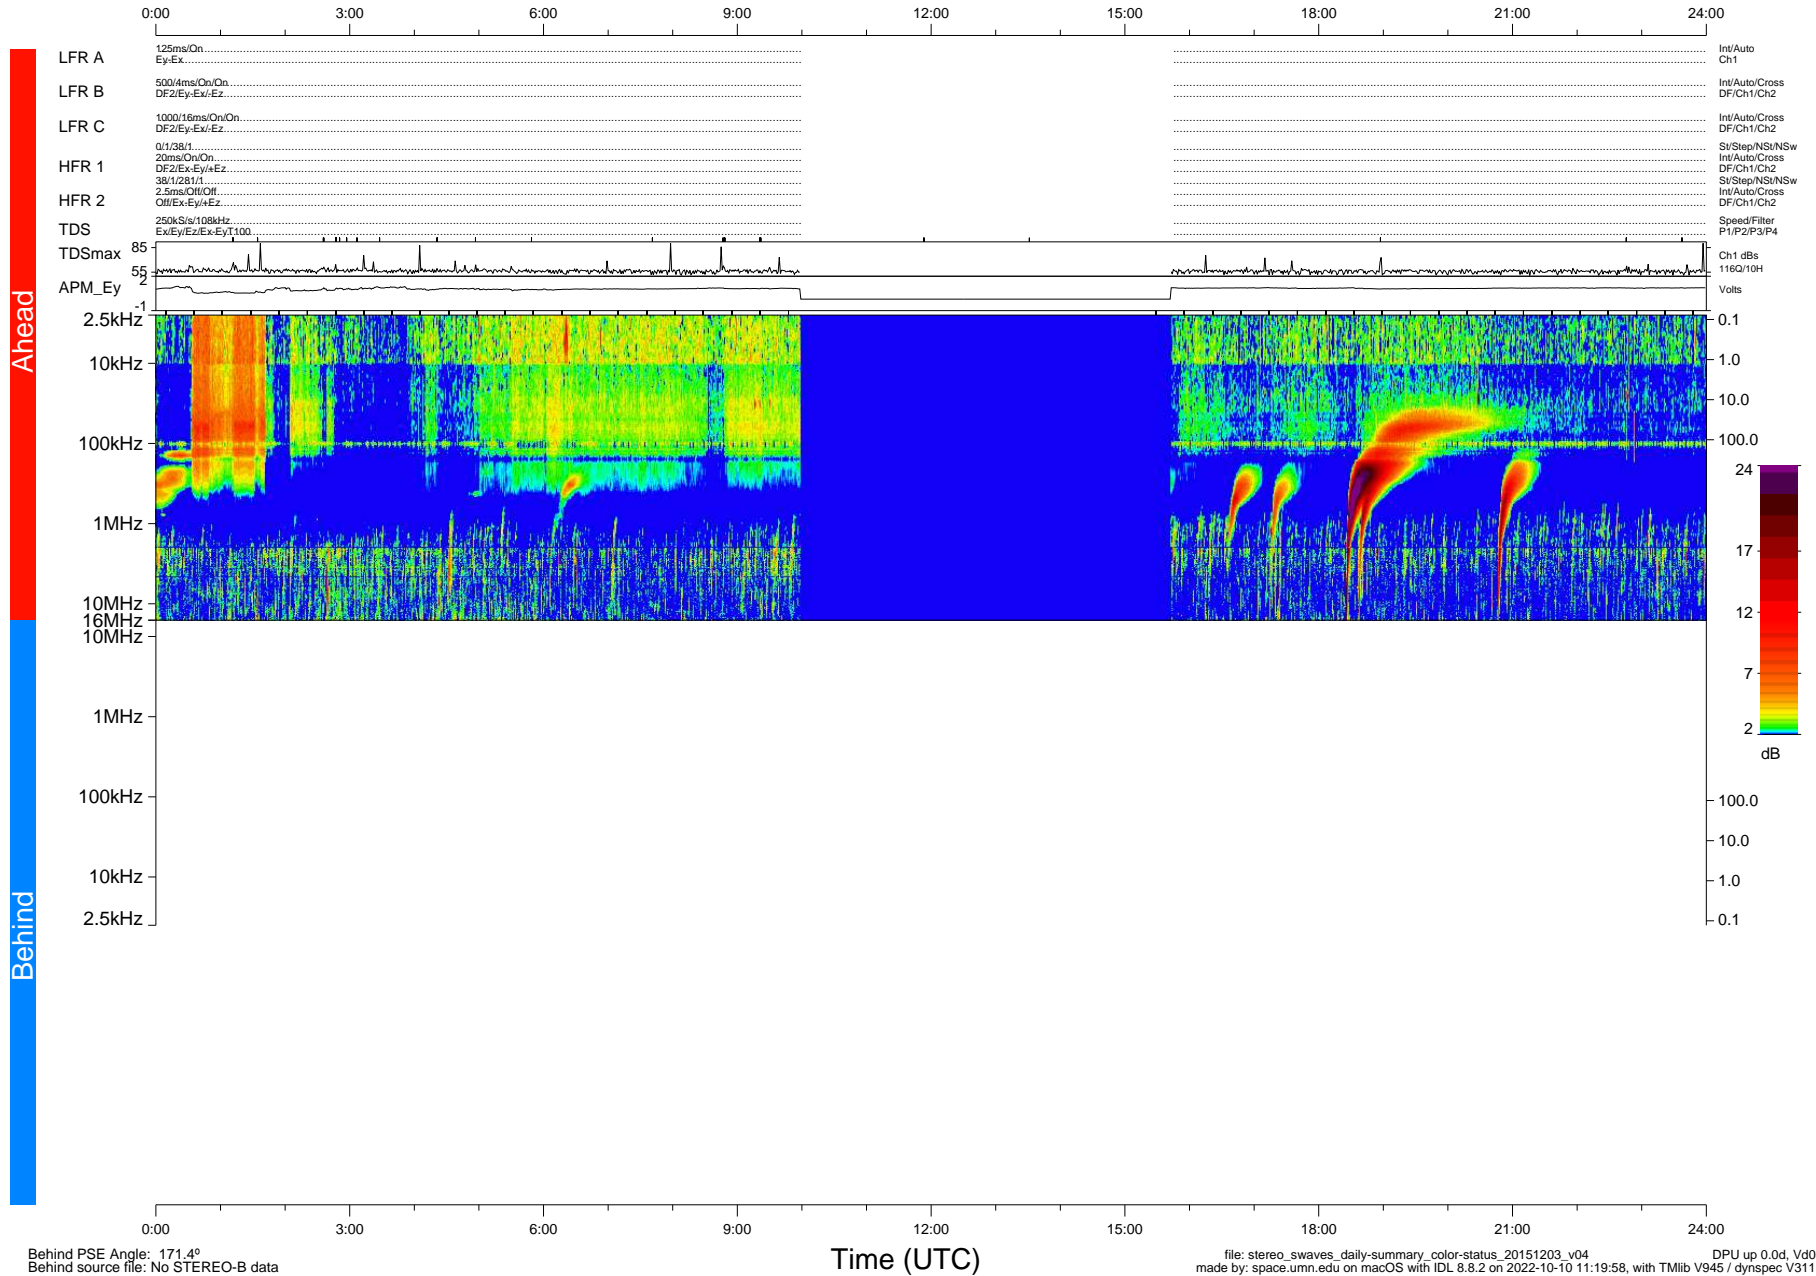

STEREO/WAVES Daily Summary - 03-Dec-2015 (DOY 337)

Ahead source file: swaves_ahead_2015_337_1_05.fin (Recovery: 76.1% HK, 57% Pkts)
Ahead PSE Angle: -167.1°

DPU up 148.9d, V412d26

Behind PSE Angle: 171.4°
Behind source file: No STEREO-B data