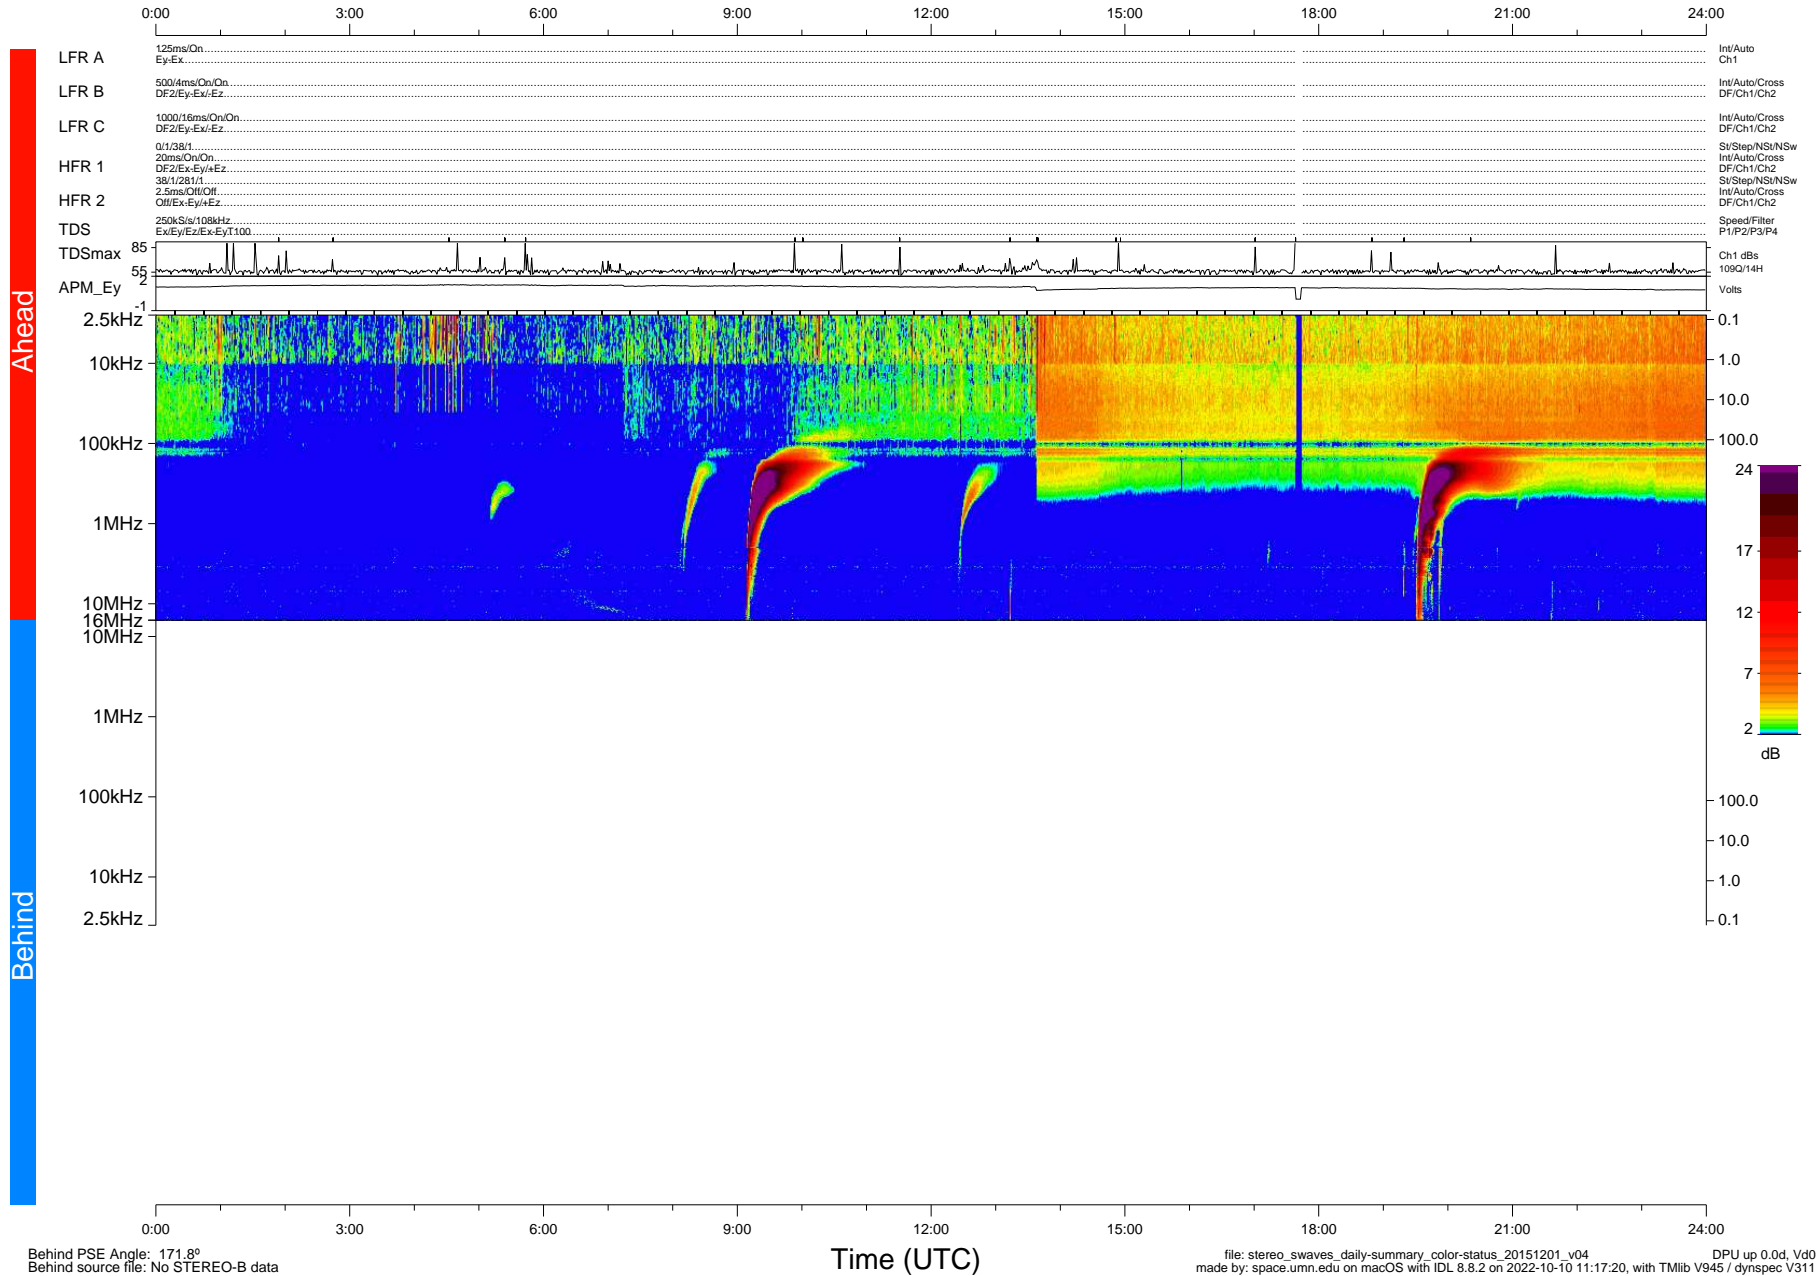

STEREO/WAVES Daily Summary - 01-Dec-2015 (DOY 335)

Ahead source file: swaves_ahead_2015_335_1_05.fin (Recovery: 99.7% HK, 69% Pkts)
Ahead PSE Angle: -167.1°

DPU up 146.9d, V412d26

Behind PSE Angle: 171.8°
Behind source file: No STEREO-B data