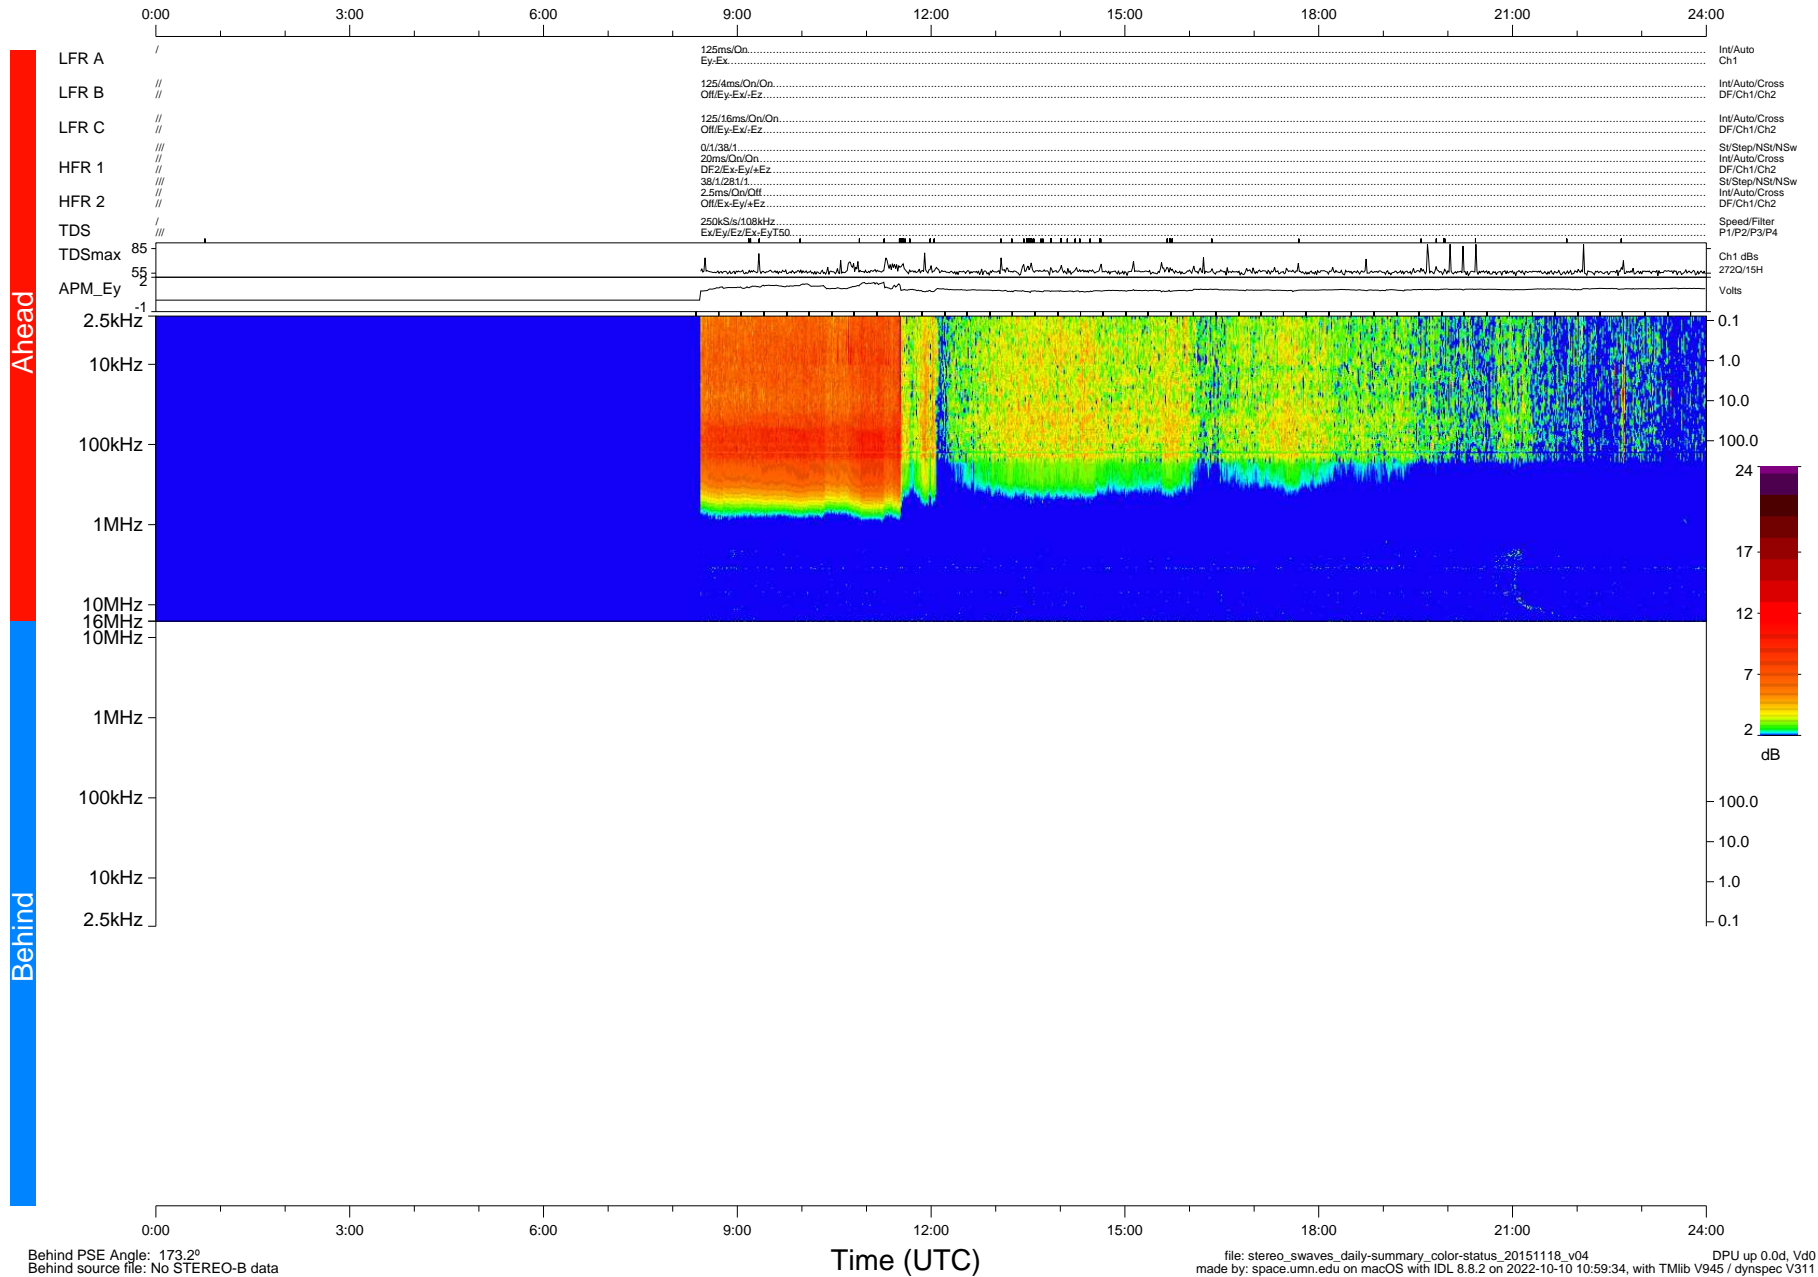

STEREO/WAVES Daily Summary - 18-Nov-2015 (DOY 322)

Ahead source file: swaves_ahead_2015_322_1_06.fin (Recovery: 64.9% HK, 83% Pkts)
Ahead PSE Angle: -167.7°

DPU up 133.9d, V412d16

Behind PSE Angle: 173.2°
Behind source file: No STEREO-B data