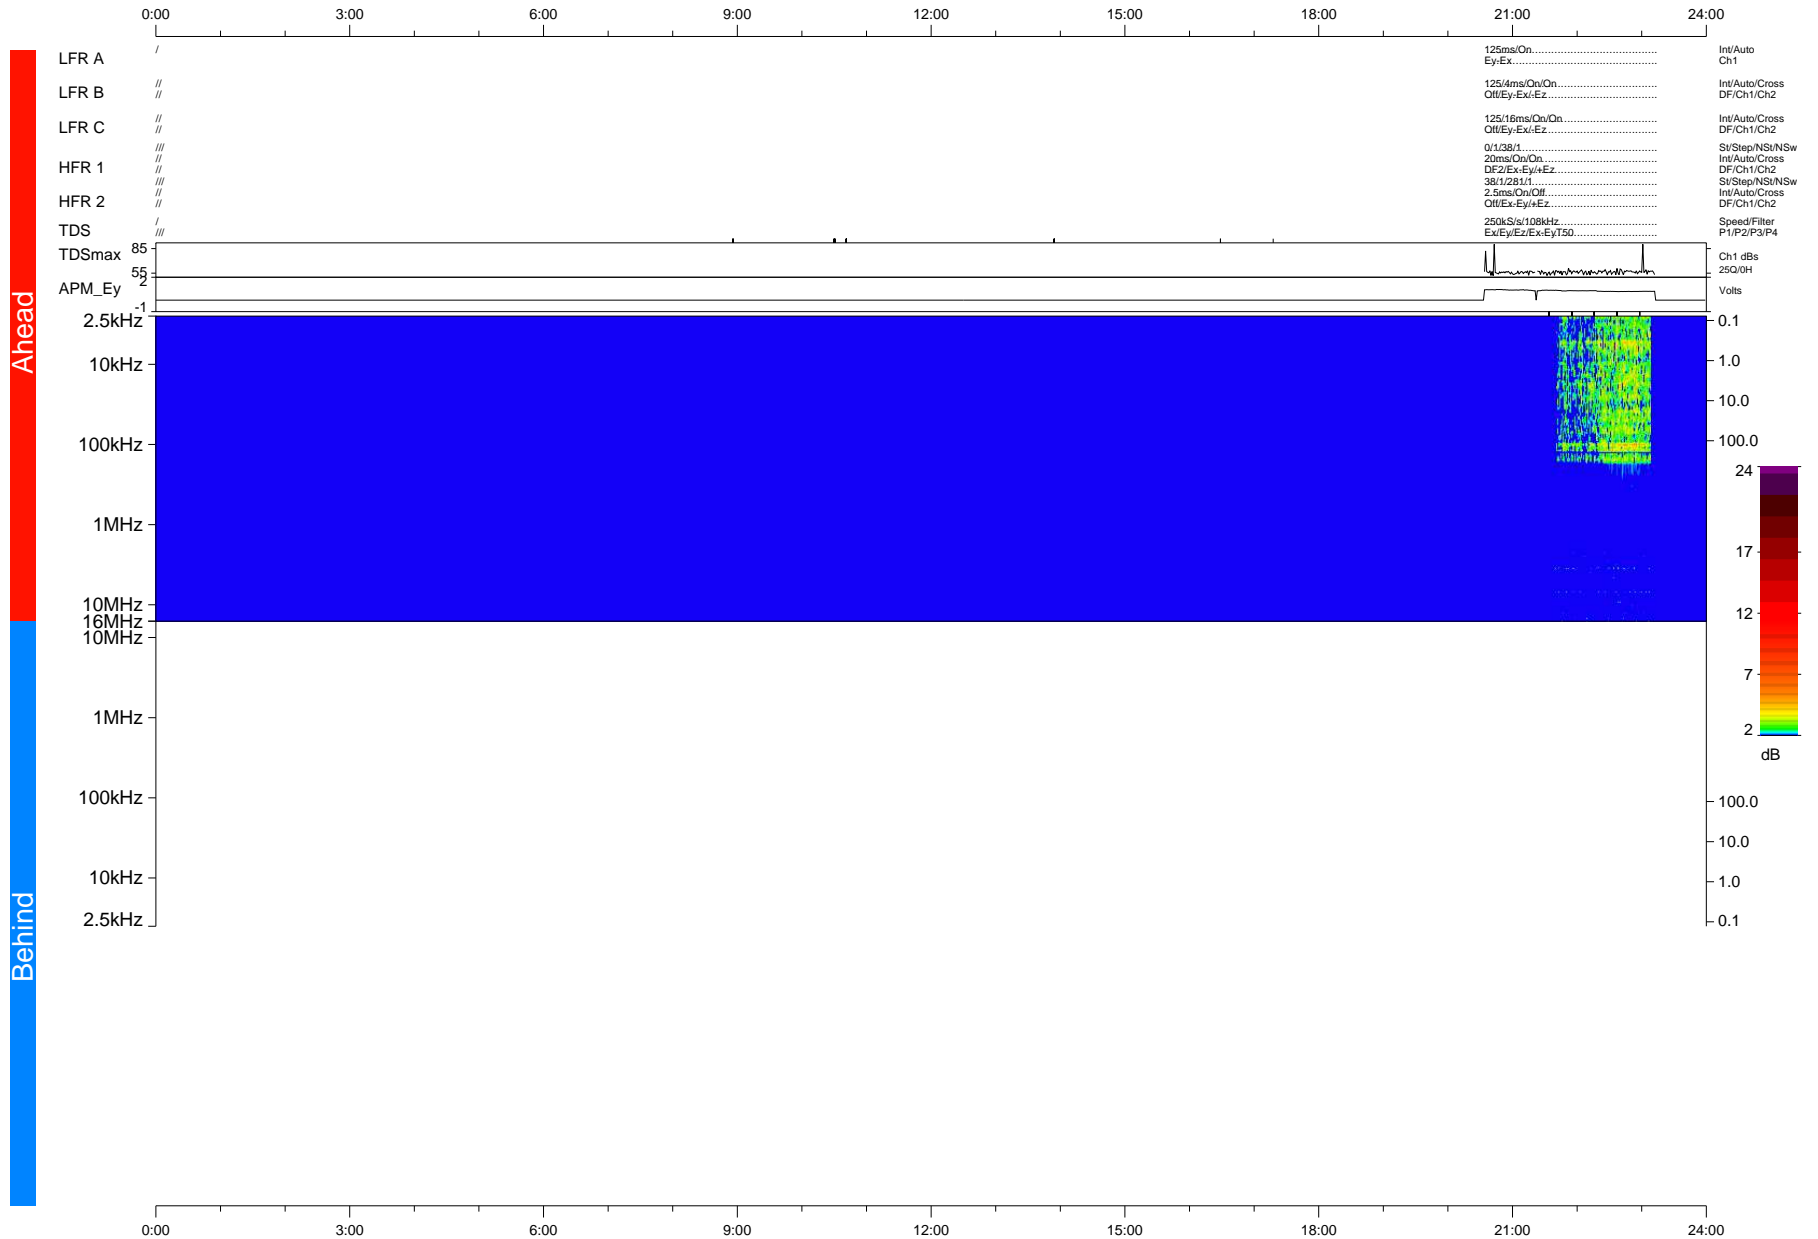

STEREO/WAVES Daily Summary - 12-Nov-2015 (DOY 316)

Ahead source file: swaves_ahead_2015_316_1_07.fin (Recovery: 11.0% HK, 9% Pkts)
 Ahead PSE Angle: -168.0°

DPU up 127.8d, V412d16

Behind PSE Angle: 173.7°
 Behind source file: No STEREO-B data

Time (UTC)

file: stereo_swaves_daily-summary_color-status_20151112_v04 DPU up 0.0d, Vd0
 made by: space.umn.edu on macOS with IDL 8.8.2 on 2022-10-10 10:54:42, with TLib V945 / dynspec V311