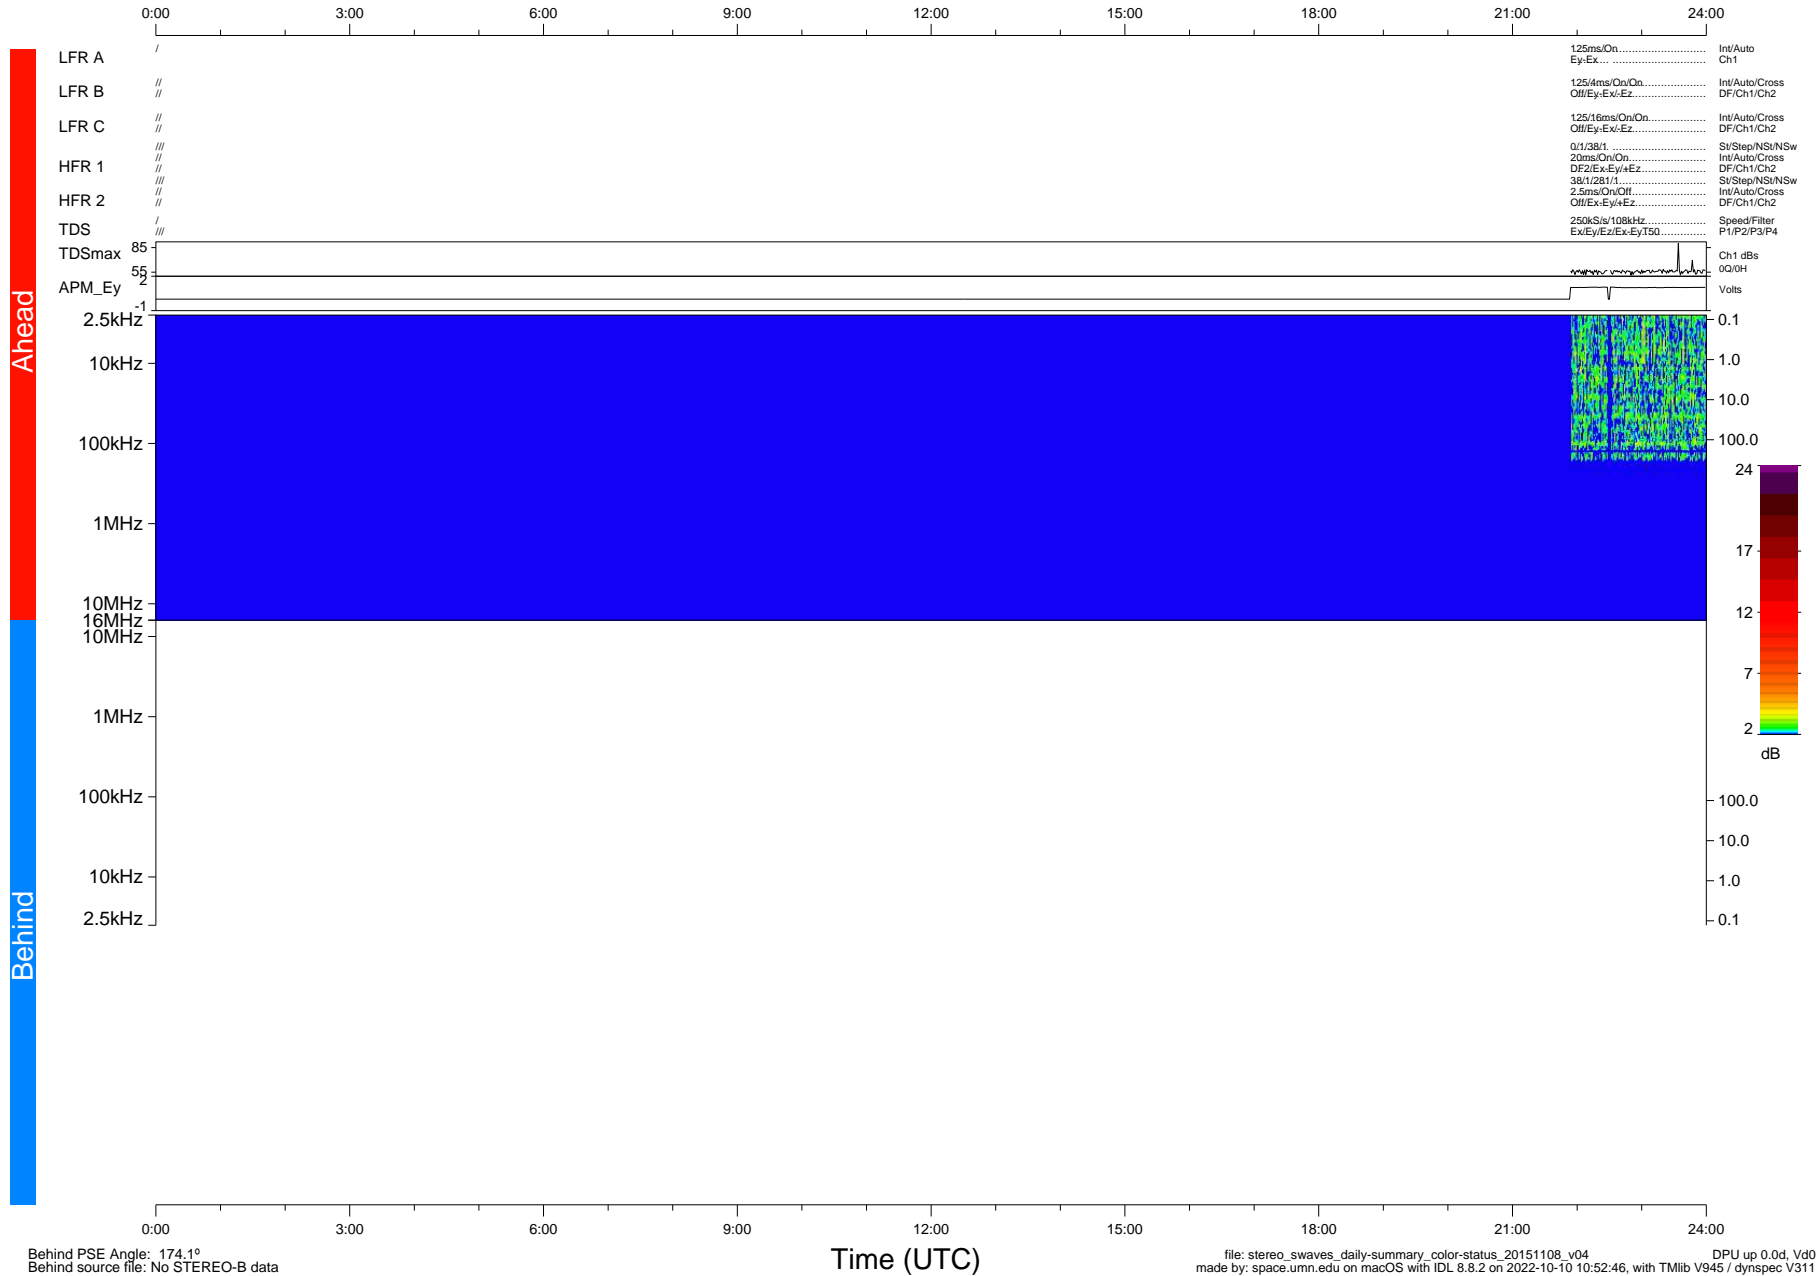

STEREO/WAVES Daily Summary - 08-Nov-2015 (DOY 312)

Ahead source file: swaves_ahead_2015_312_1_06.fin (Recovery: 8.6% HK, 3% Pkts)
Ahead PSE Angle: -168.1°

DPU up 123.9d, V412d16

Behind PSE Angle: 174.1°
Behind source file: No STEREO-B data