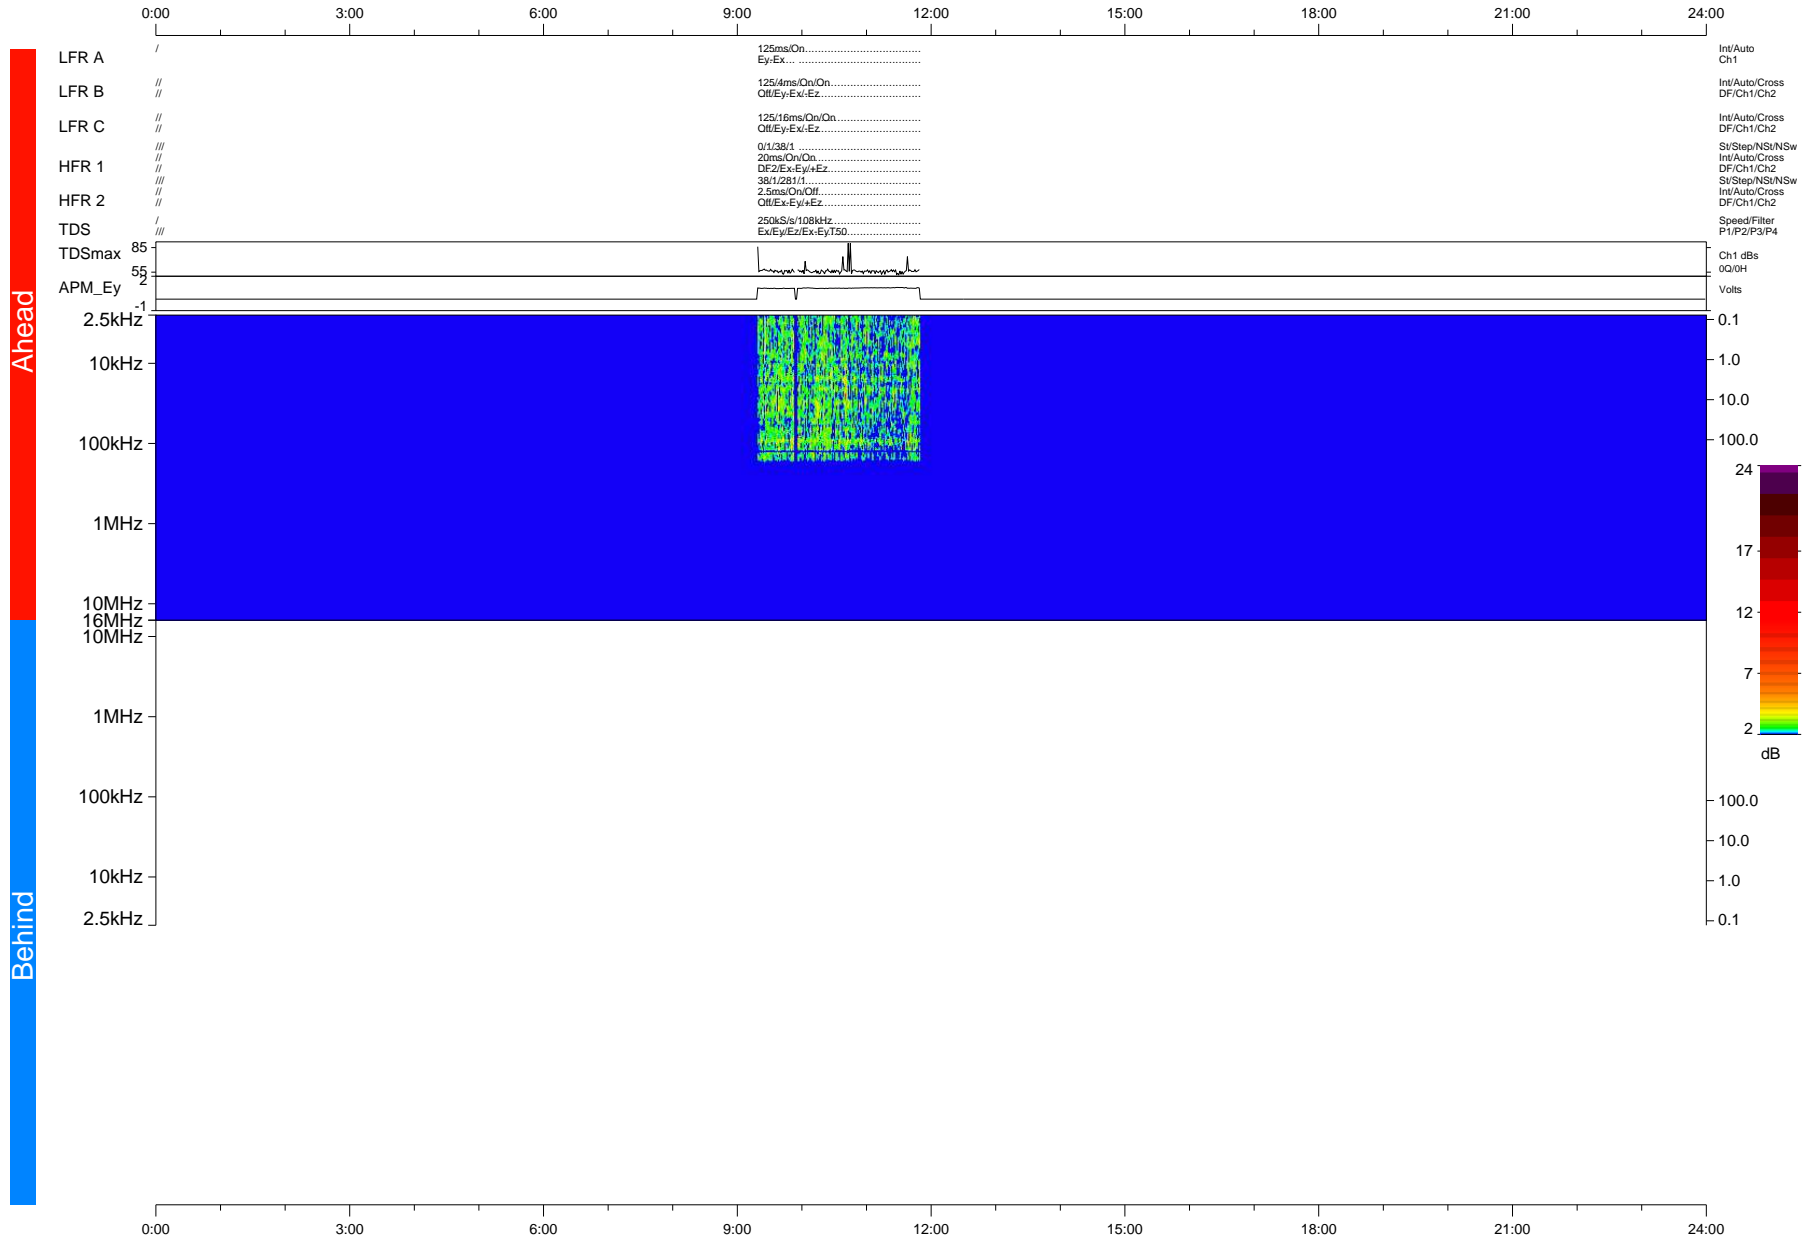

# STEREO/WAVES Daily Summary - 07-Nov-2015 (DOY 311)

Ahead source file: swaves\_ahead\_2015\_311\_1\_07.fin (Recovery: 10.3% HK, 3% Pkts)  
 Ahead PSE Angle: -168.1°

DPU up 122.3d, V412d16

Behind PSE Angle: 174.2°  
 Behind source file: No STEREO-B data

Time (UTC)

file: stereo\_swaves\_daily-summary\_color-status\_20151107\_v04 DPU up 0.0d, Vd0  
 made by: space.umn.edu on macOS with IDL 8.8.2 on 2022-10-10 10:52:21, with TLib V945 / dynspec V311