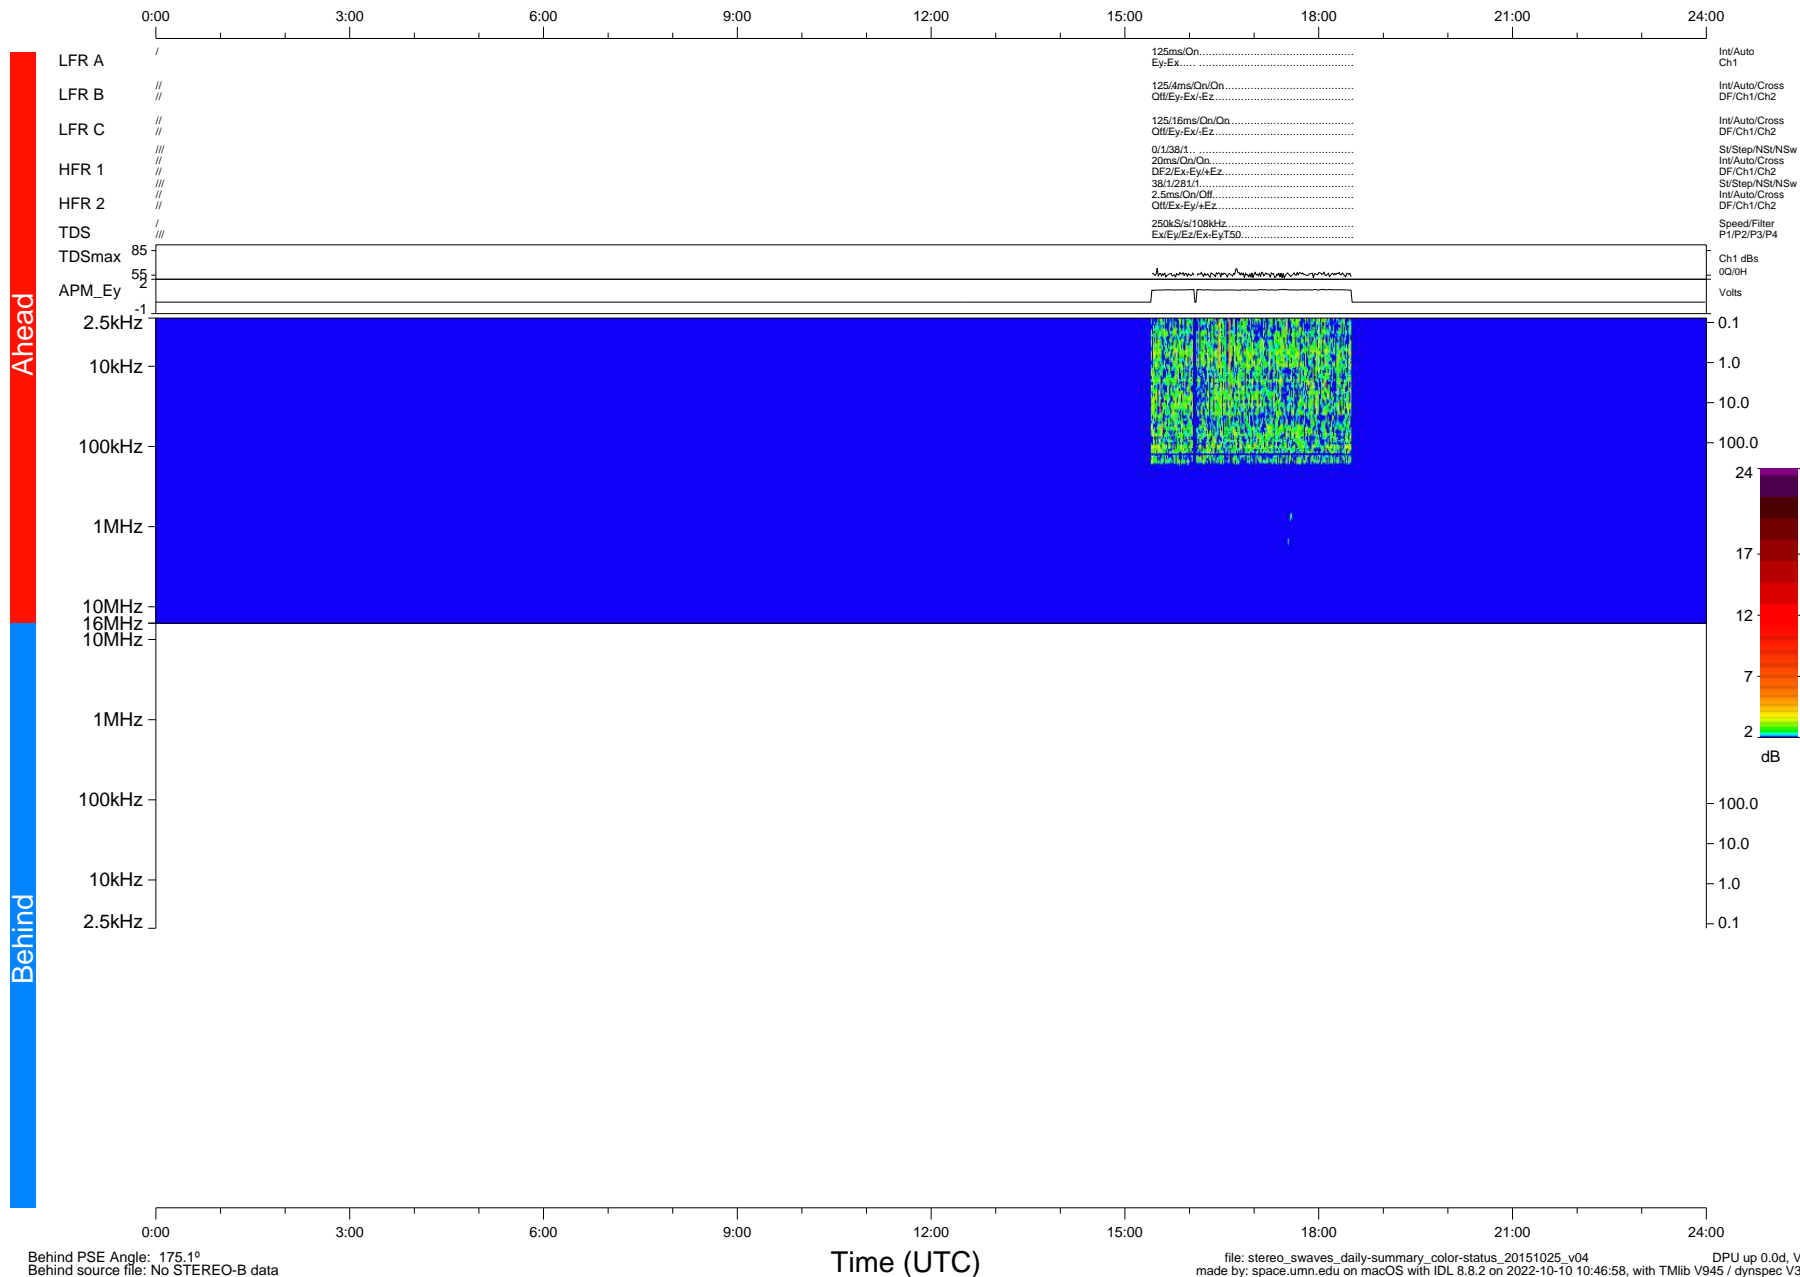

STEREO/WAVES Daily Summary - 25-Oct-2015 (DOY 298)

Ahead source file: swaves_ahead_2015_298_1_07.fin (Recovery: 12.8% HK, 4% Pkts)
Ahead PSE Angle: -168.8°

DPU up 109.6d, V412d16

Behind PSE Angle: 175.1°
Behind source file: No STEREO-B data