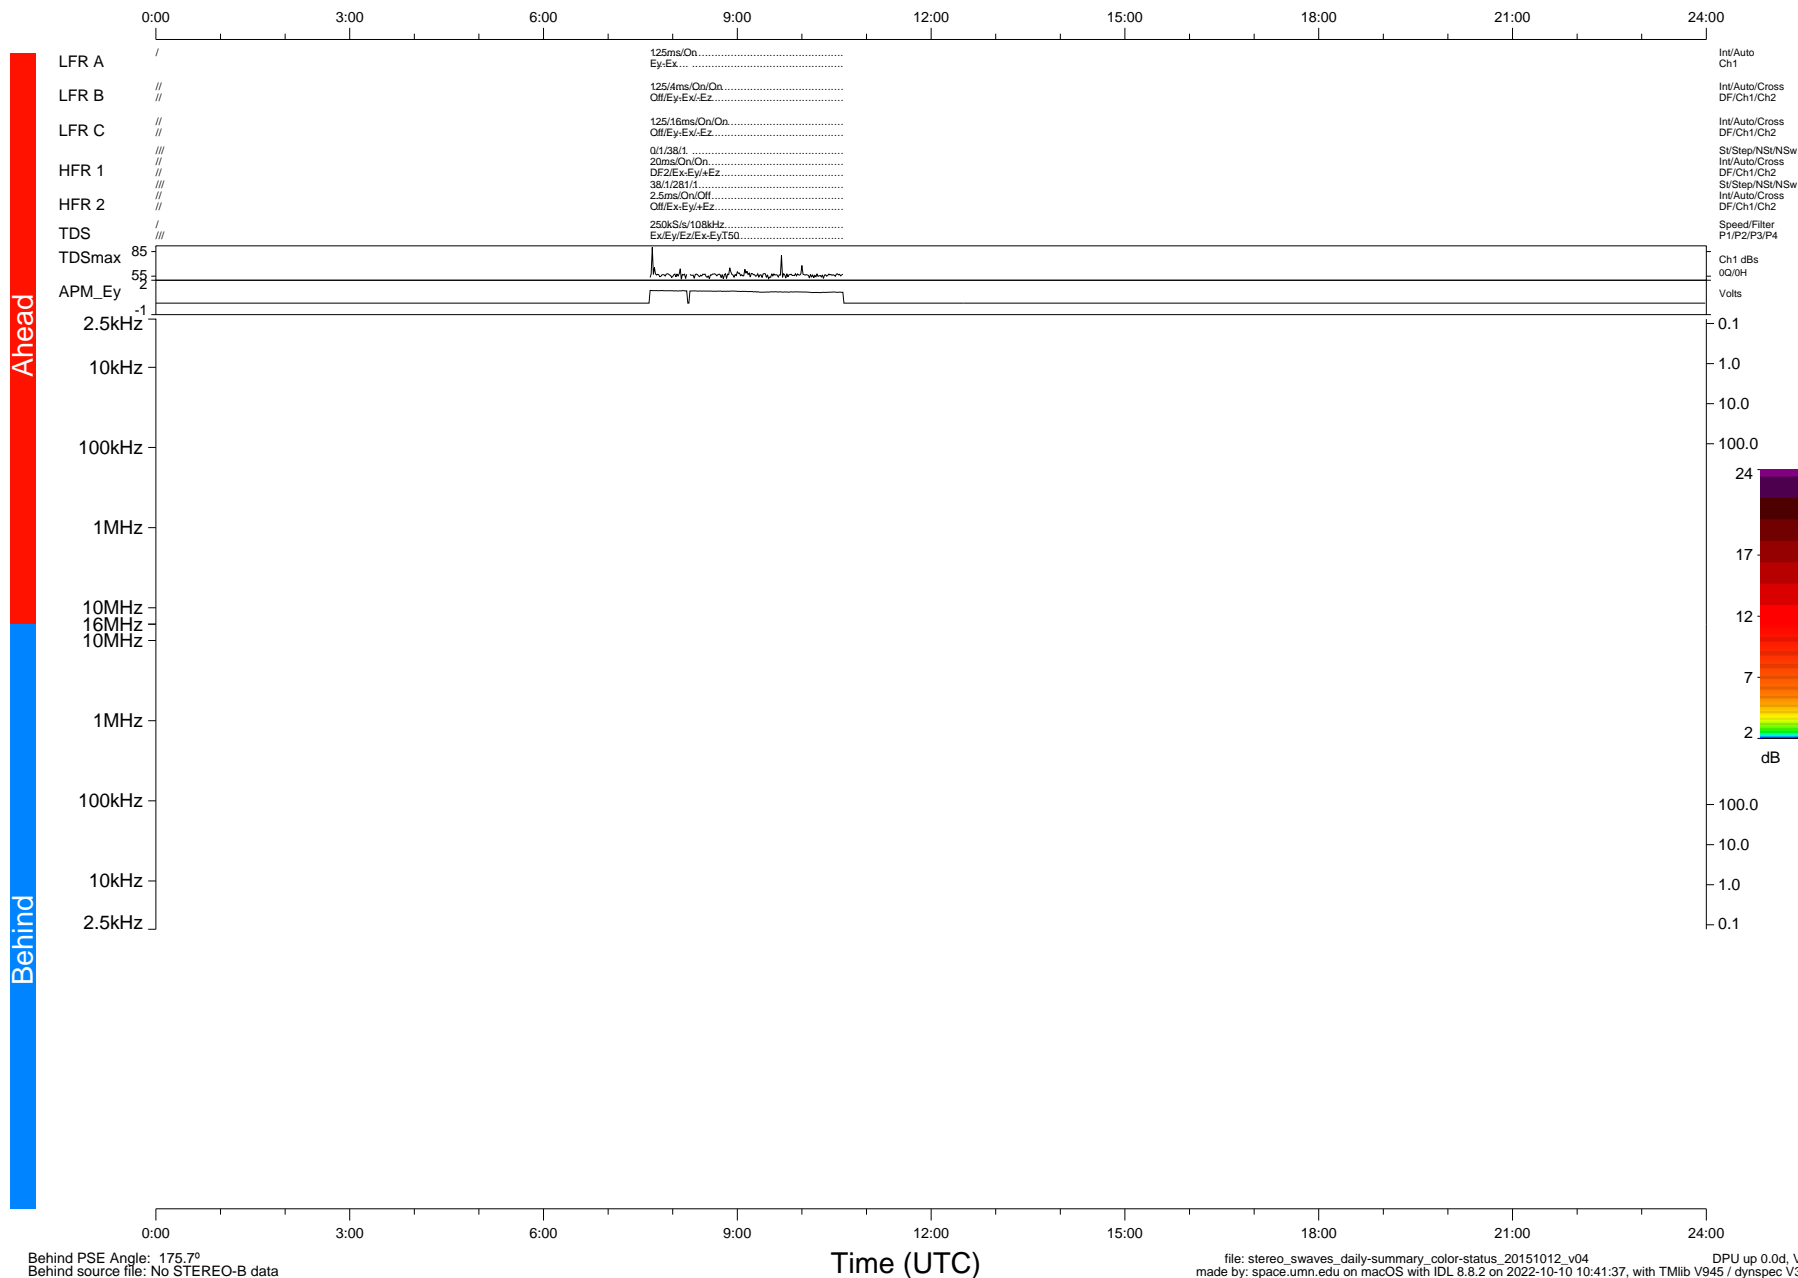

STEREO/WAVES Daily Summary - 12-Oct-2015 (DOY 285)

Ahead source file: swaves_ahead_2015_285_1_06.fin (Recovery: 12.4% HK, 1% Pkts)
Ahead PSE Angle: -169.4°

DPU up 96.3d, V412d16

Behind PSE Angle: 175.7°
Behind source file: No STEREO-B data