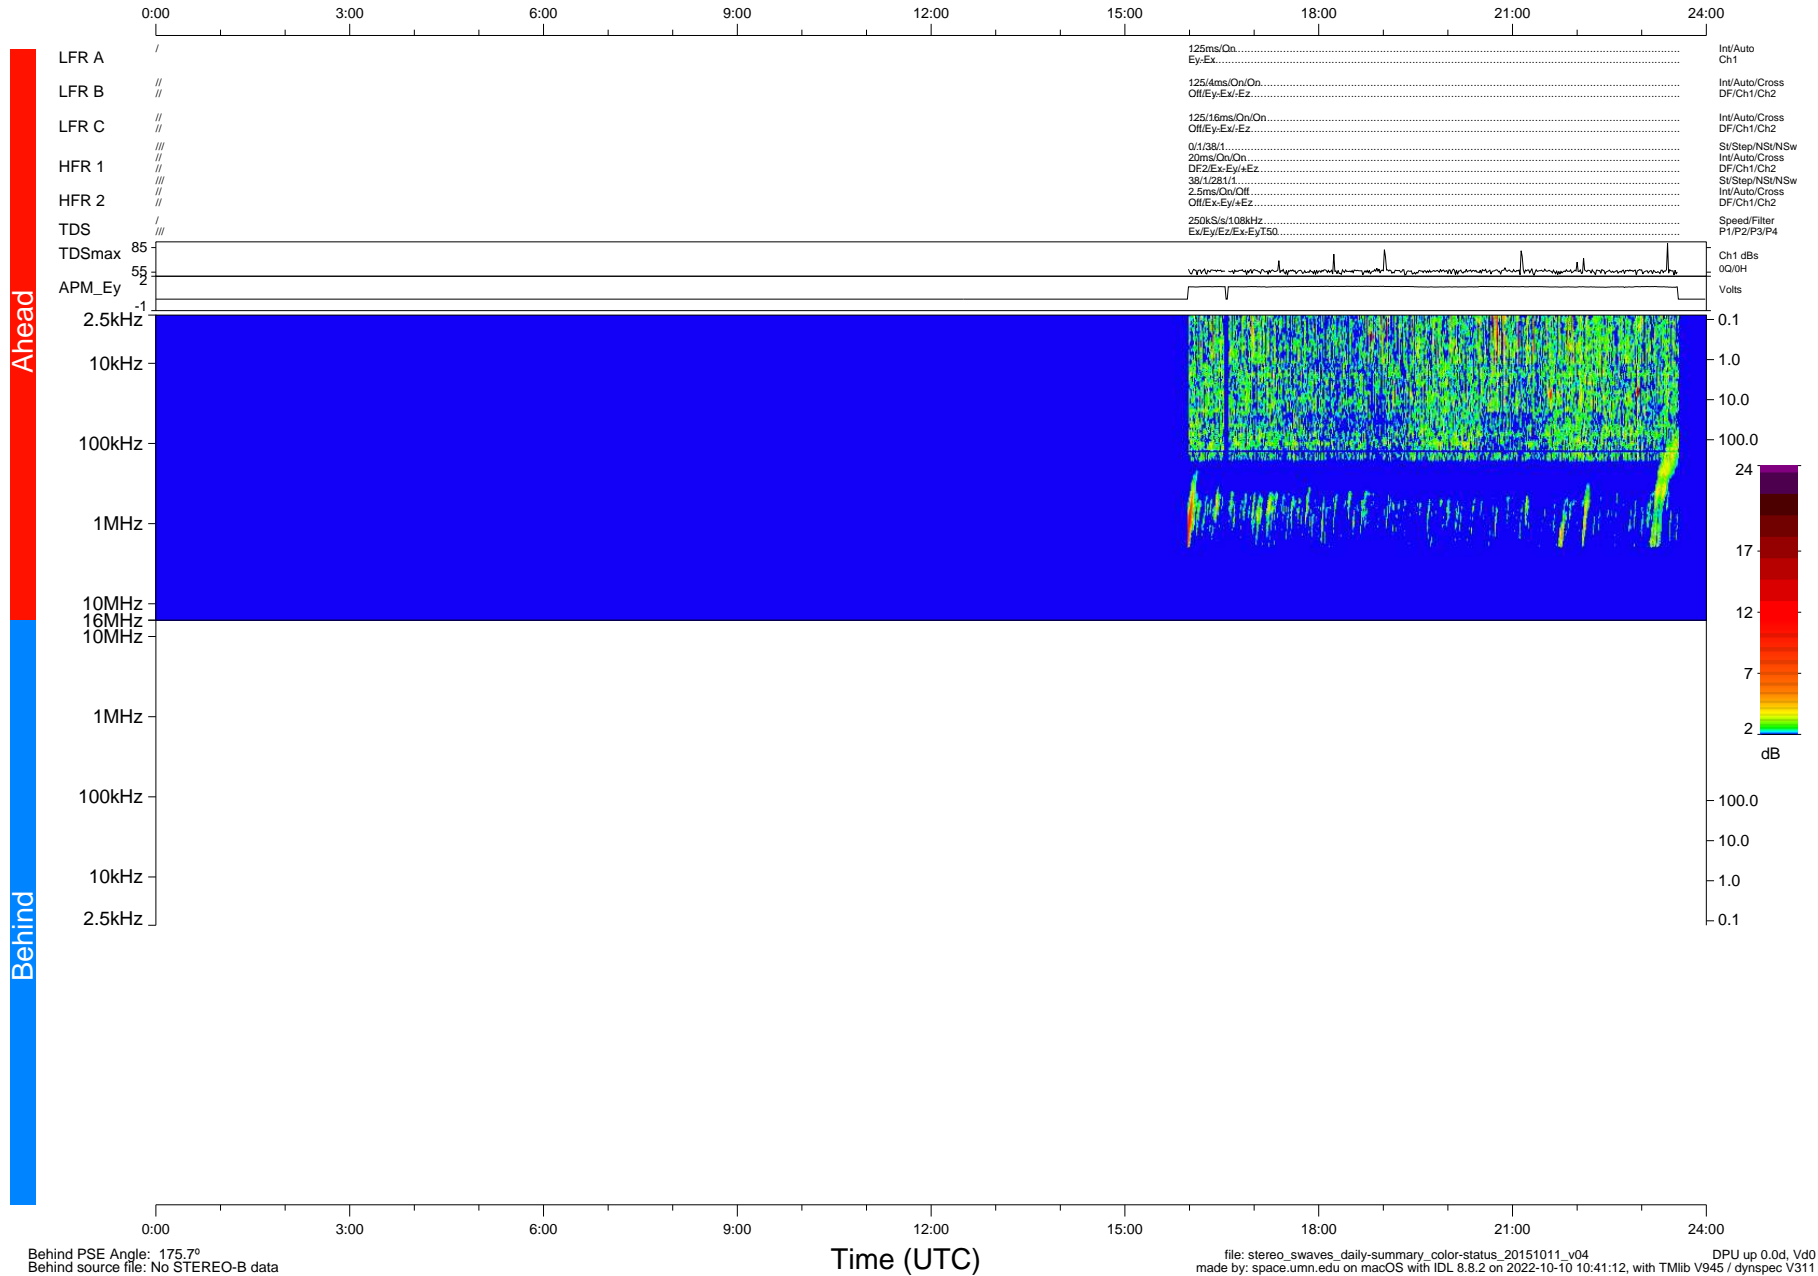

# STEREO/WAVES Daily Summary - 11-Oct-2015 (DOY 284)

Ahead source file: swaves\_ahead\_2015\_284\_1\_08.fin (Recovery: 31.5% HK, 8% Pkts)  
 Ahead PSE Angle: -169.6°

DPU up 95.8d, V412d16

Behind PSE Angle: 175.7°  
 Behind source file: No STEREO-B data

file: stereo\_swaves\_daily-summary\_color-status\_20151011\_v04  
 made by: space.umn.edu on macOS with IDL 8.8.2 on 2022-10-10 10:41:12, with TMLib V945 / dynspec V311