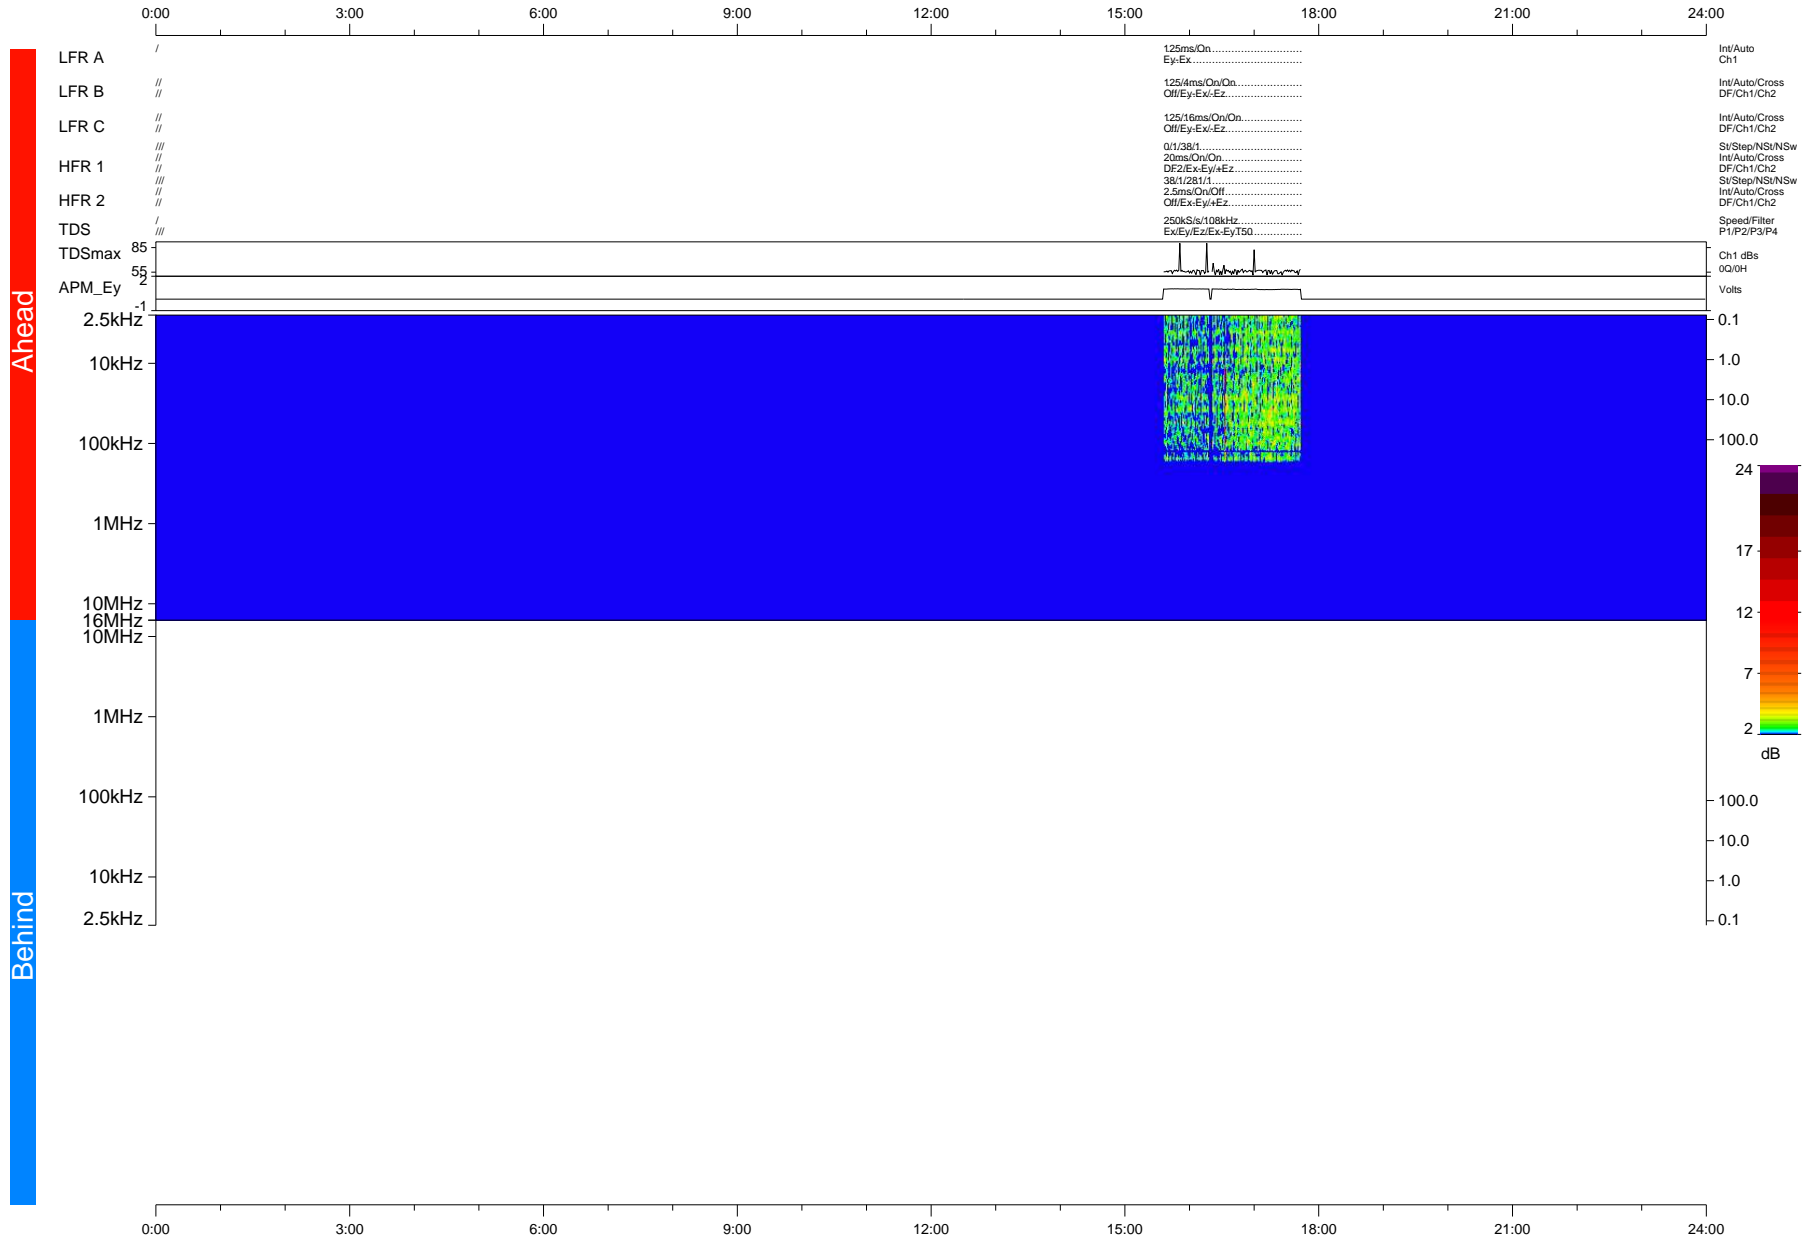

STEREO/WAVES Daily Summary - 27-Aug-2015 (DOY 239)

Ahead source file: swaves_ahead_2015_239_1_09.fin (Recovery: 8.8% HK, 3% Pkts)
Ahead PSE Angle: -172.3°

DPU up 50.6d, V412d16

Behind PSE Angle: 175.6°
Behind source file: No STEREO-B data

Time (UTC)