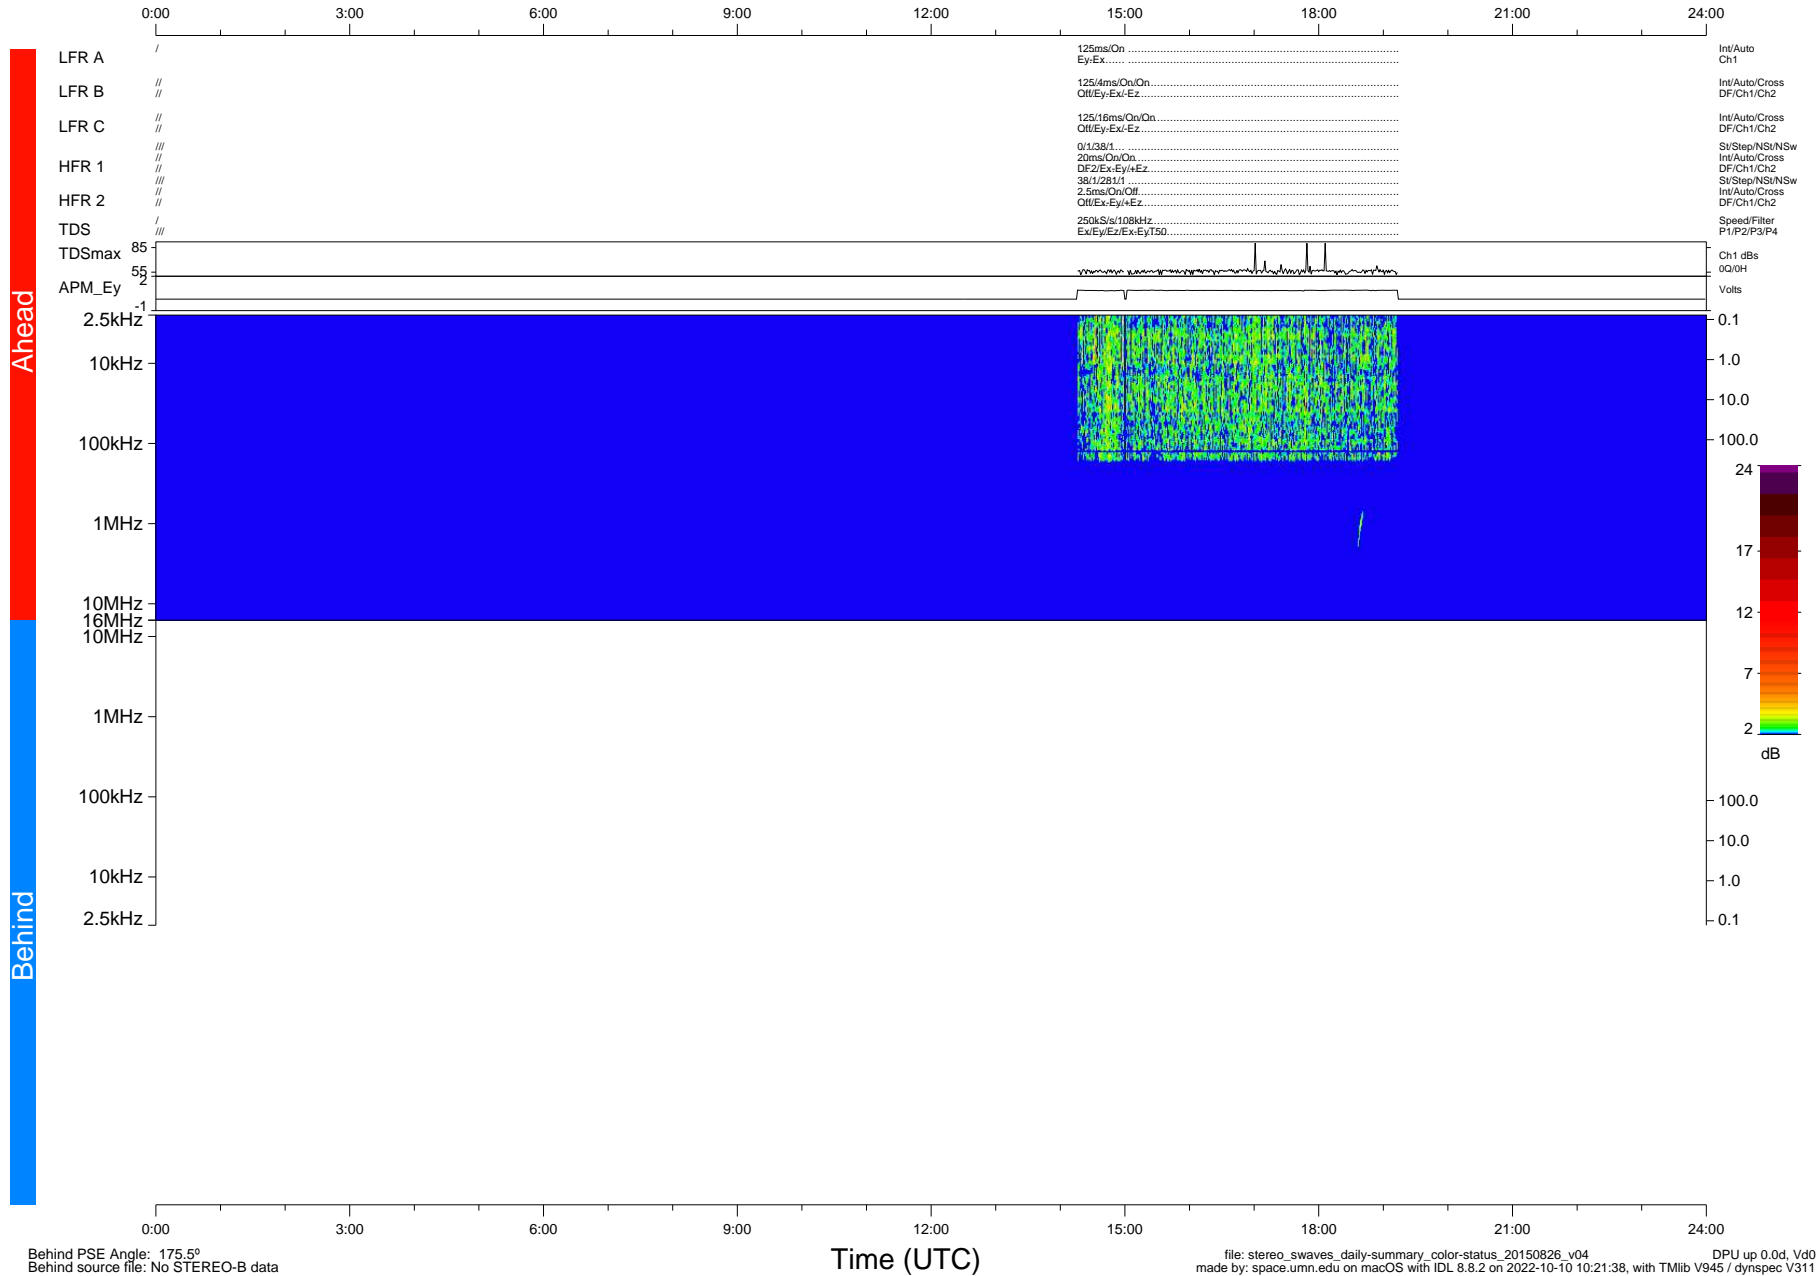

STEREO/WAVES Daily Summary - 26-Aug-2015 (DOY 238)

Ahead source file: swaves_ahead_2015_238_1_08.fin (Recovery: 20.6% HK, 6% Pkts)
Ahead PSE Angle: -172.4°

DPU up 49.7d, V412d16

Behind PSE Angle: 175.5°
Behind source file: No STEREO-B data