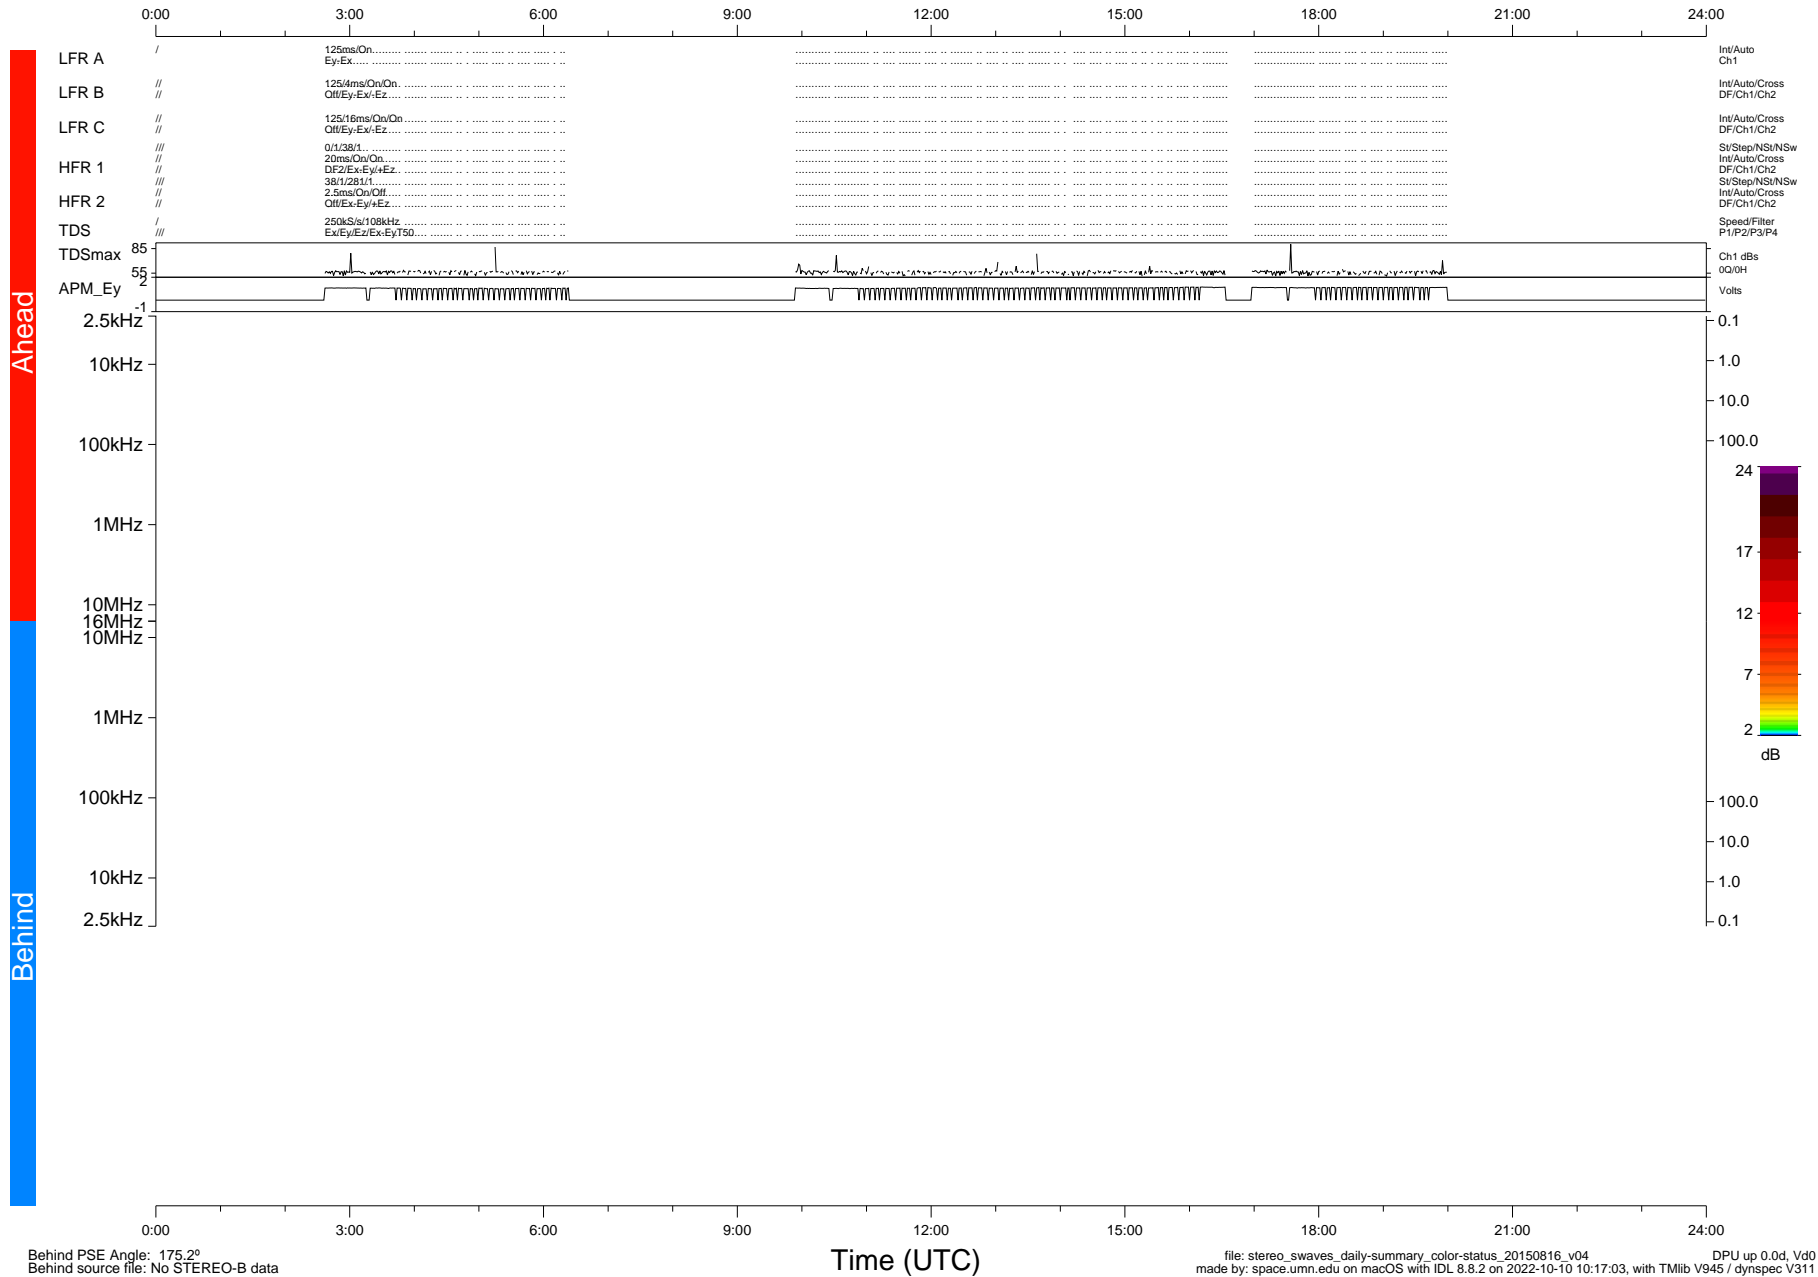

STEREO/WAVES Daily Summary - 16-Aug-2015 (DOY 228)

Ahead source file: swaves_ahead_2015_228_1_06.fin (Recovery: 47.0% HK, 2% Pkts)
Ahead PSE Angle: -173.1°

DPU up 39.7d, V412d16

Behind PSE Angle: 175.2°
Behind source file: No STEREO-B data