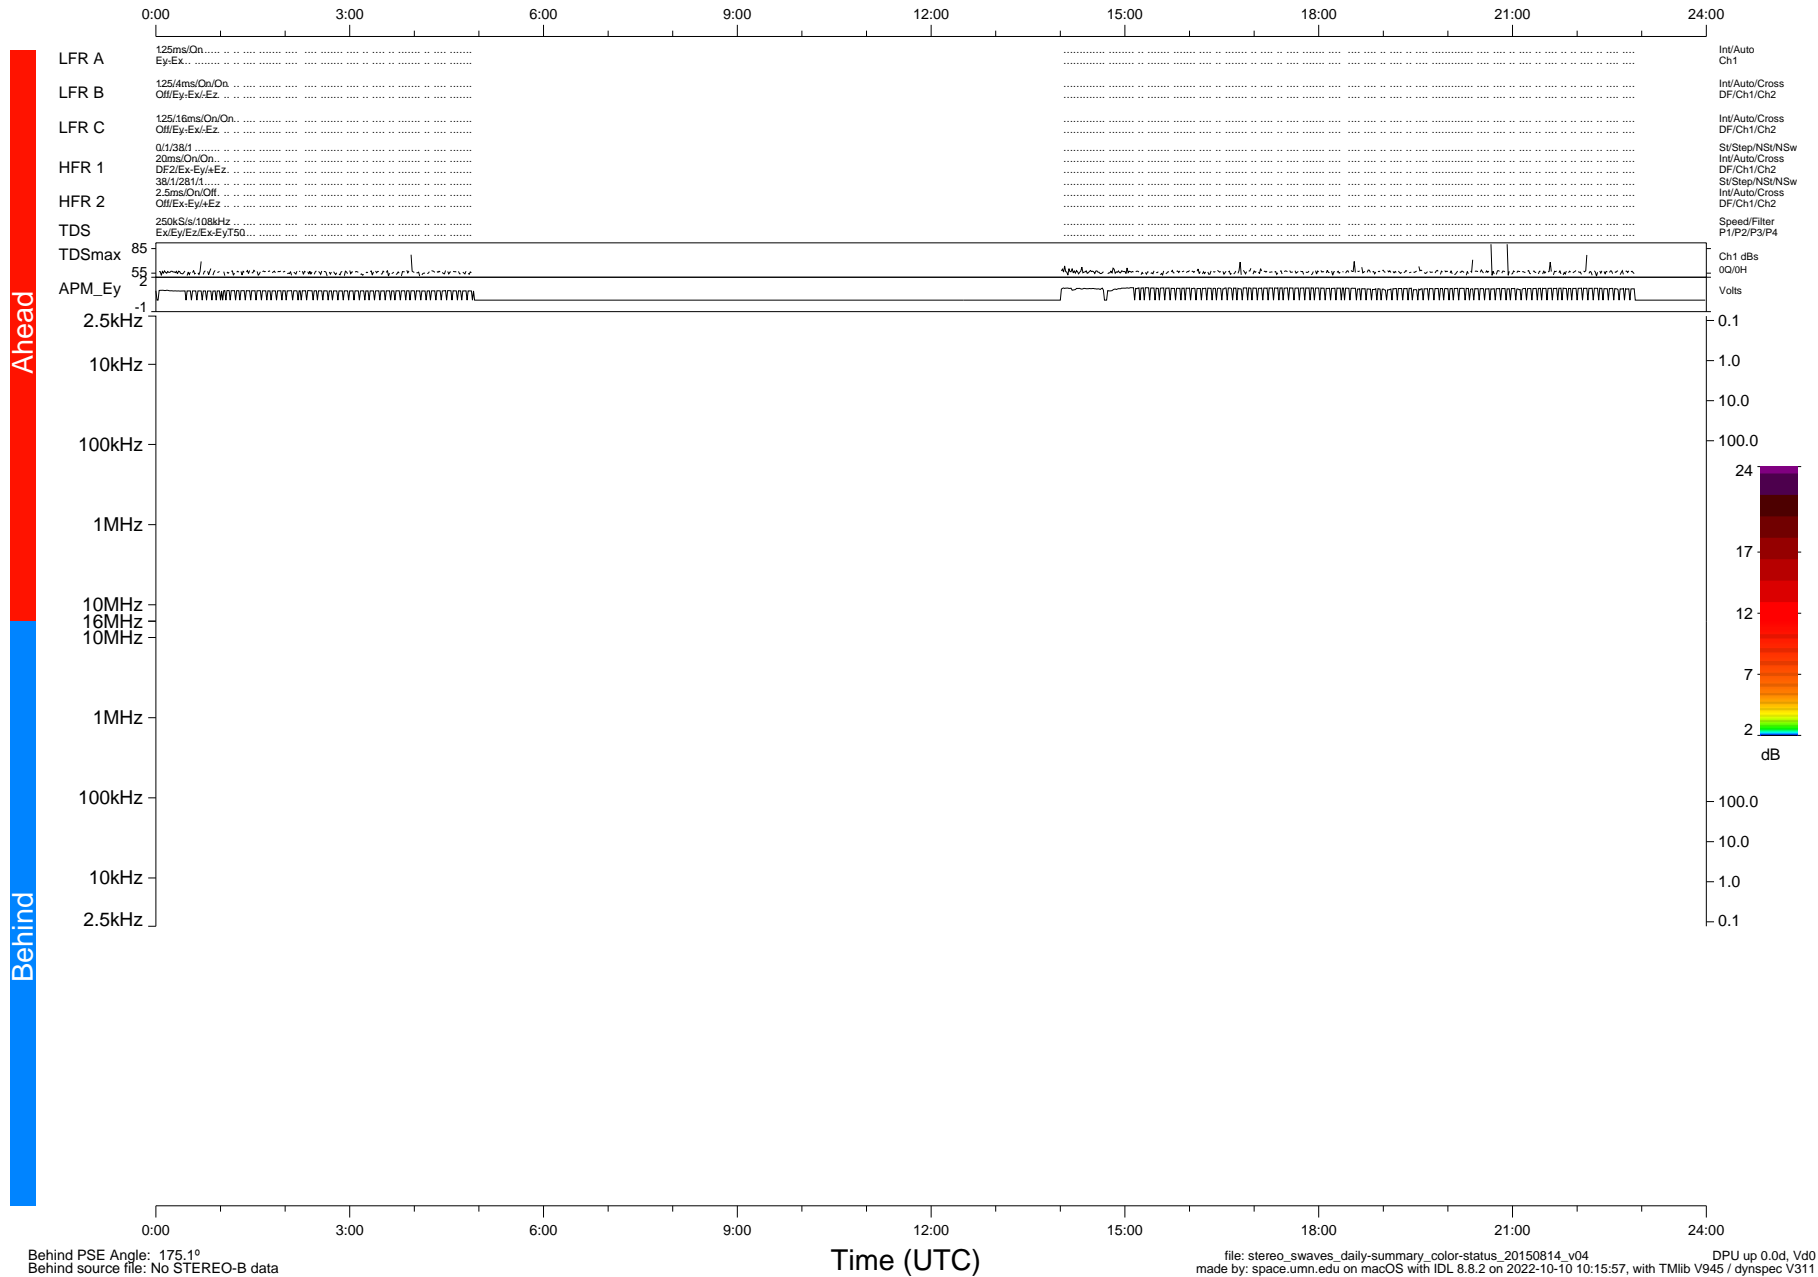

STEREO/WAVES Daily Summary - 14-Aug-2015 (DOY 226)

Ahead source file: swaves_ahead_2015_226_1_08.fin (Recovery: 46.5% HK, 2% Pkts)
Ahead PSE Angle: -173.2°

DPU up 37.8d, V412d16

Behind PSE Angle: 175.1°
Behind source file: No STEREO-B data