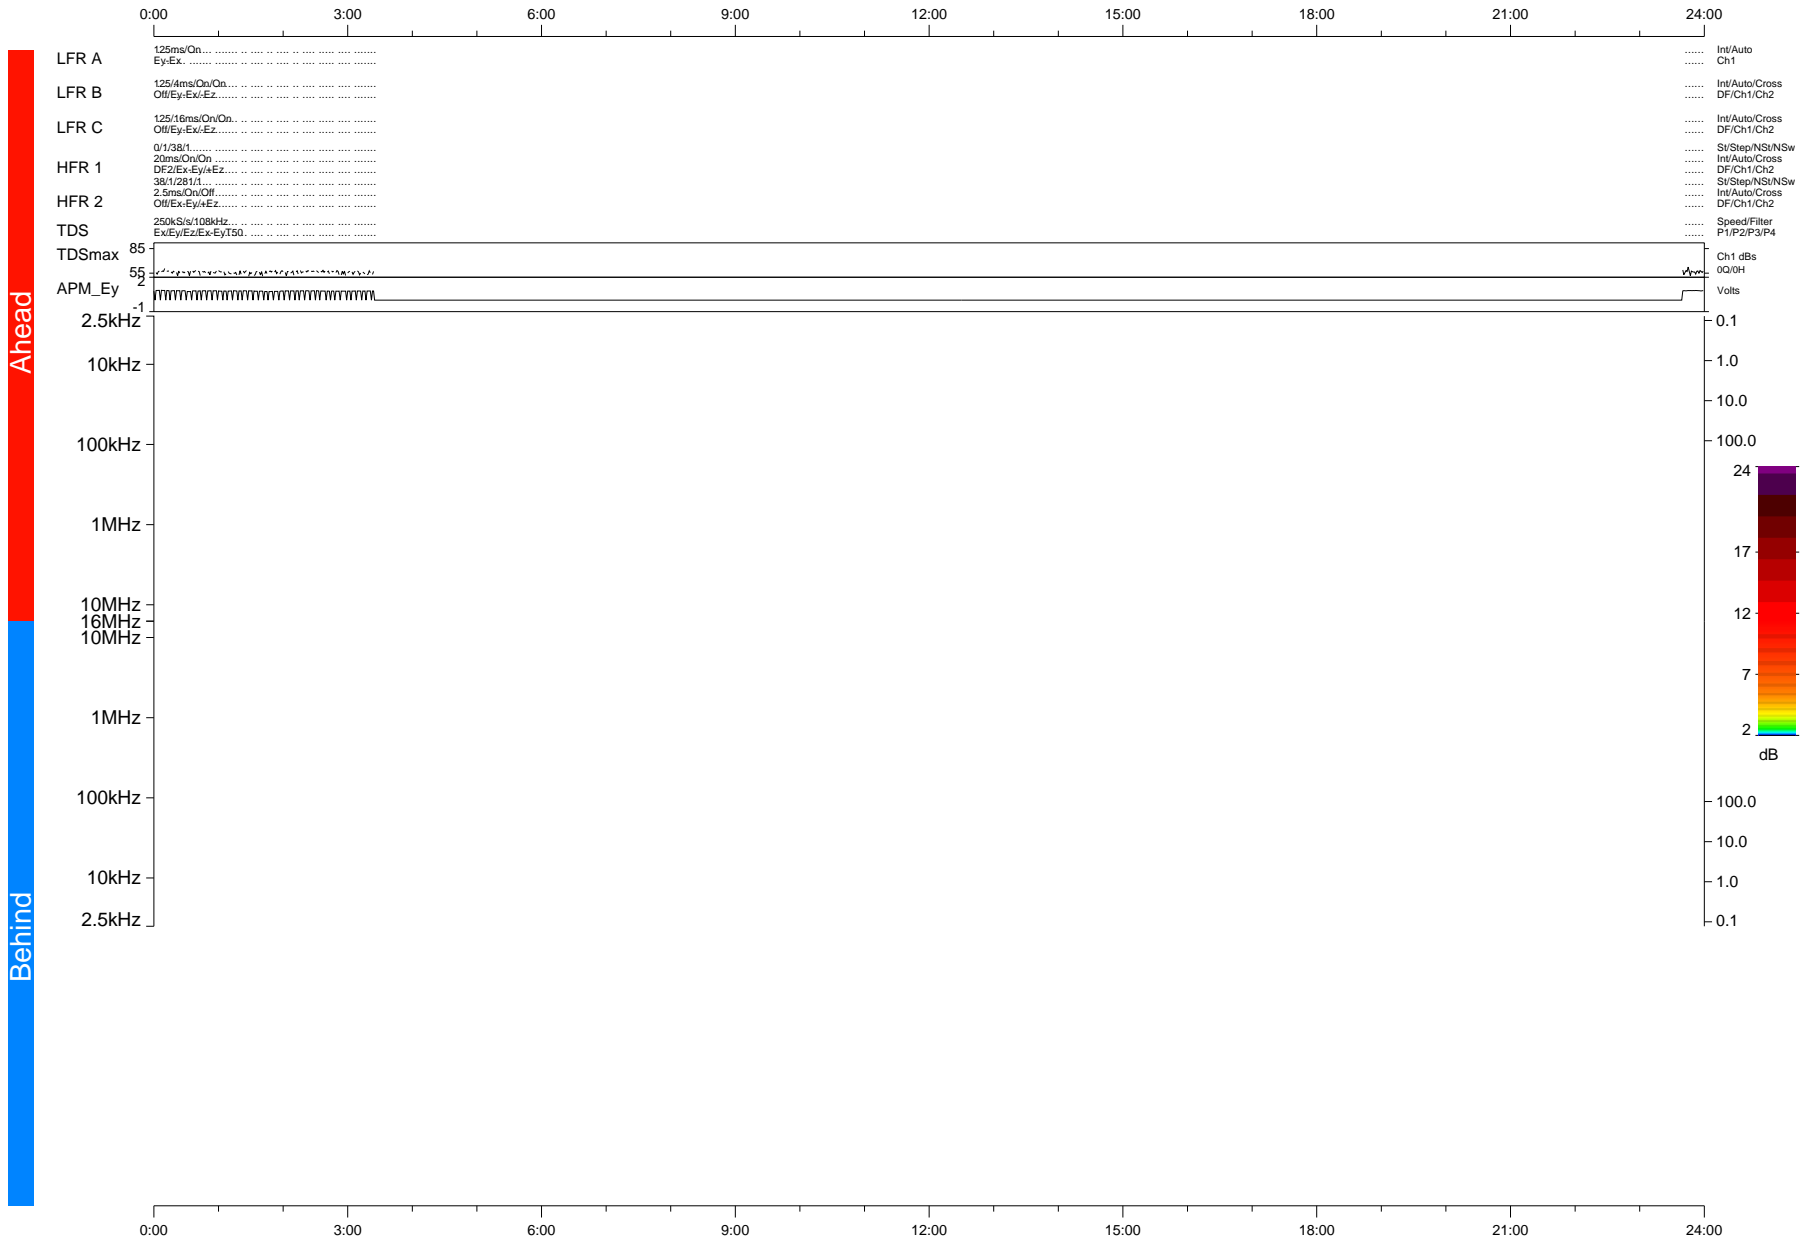

STEREO/WAVES Daily Summary - 13-Aug-2015 (DOY 225)

Ahead source file: swaves_ahead_2015_225_1_06.fin (Recovery: 12.6% HK, 1% Pkts)
 Ahead PSE Angle: -173.4°

DPU up 36.8d, V412d16

Behind PSE Angle: 175.0°
 Behind source file: No STEREO-B data

Time (UTC)

file: stereo_swaves_daily-summary_color-status_20150813_v04
 made by: space.umn.edu on macOS with IDL 8.8.2 on 2022-10-10 10:15:25, with TLib V945 / dynspec V311

DPU up 0.0d, Vd0