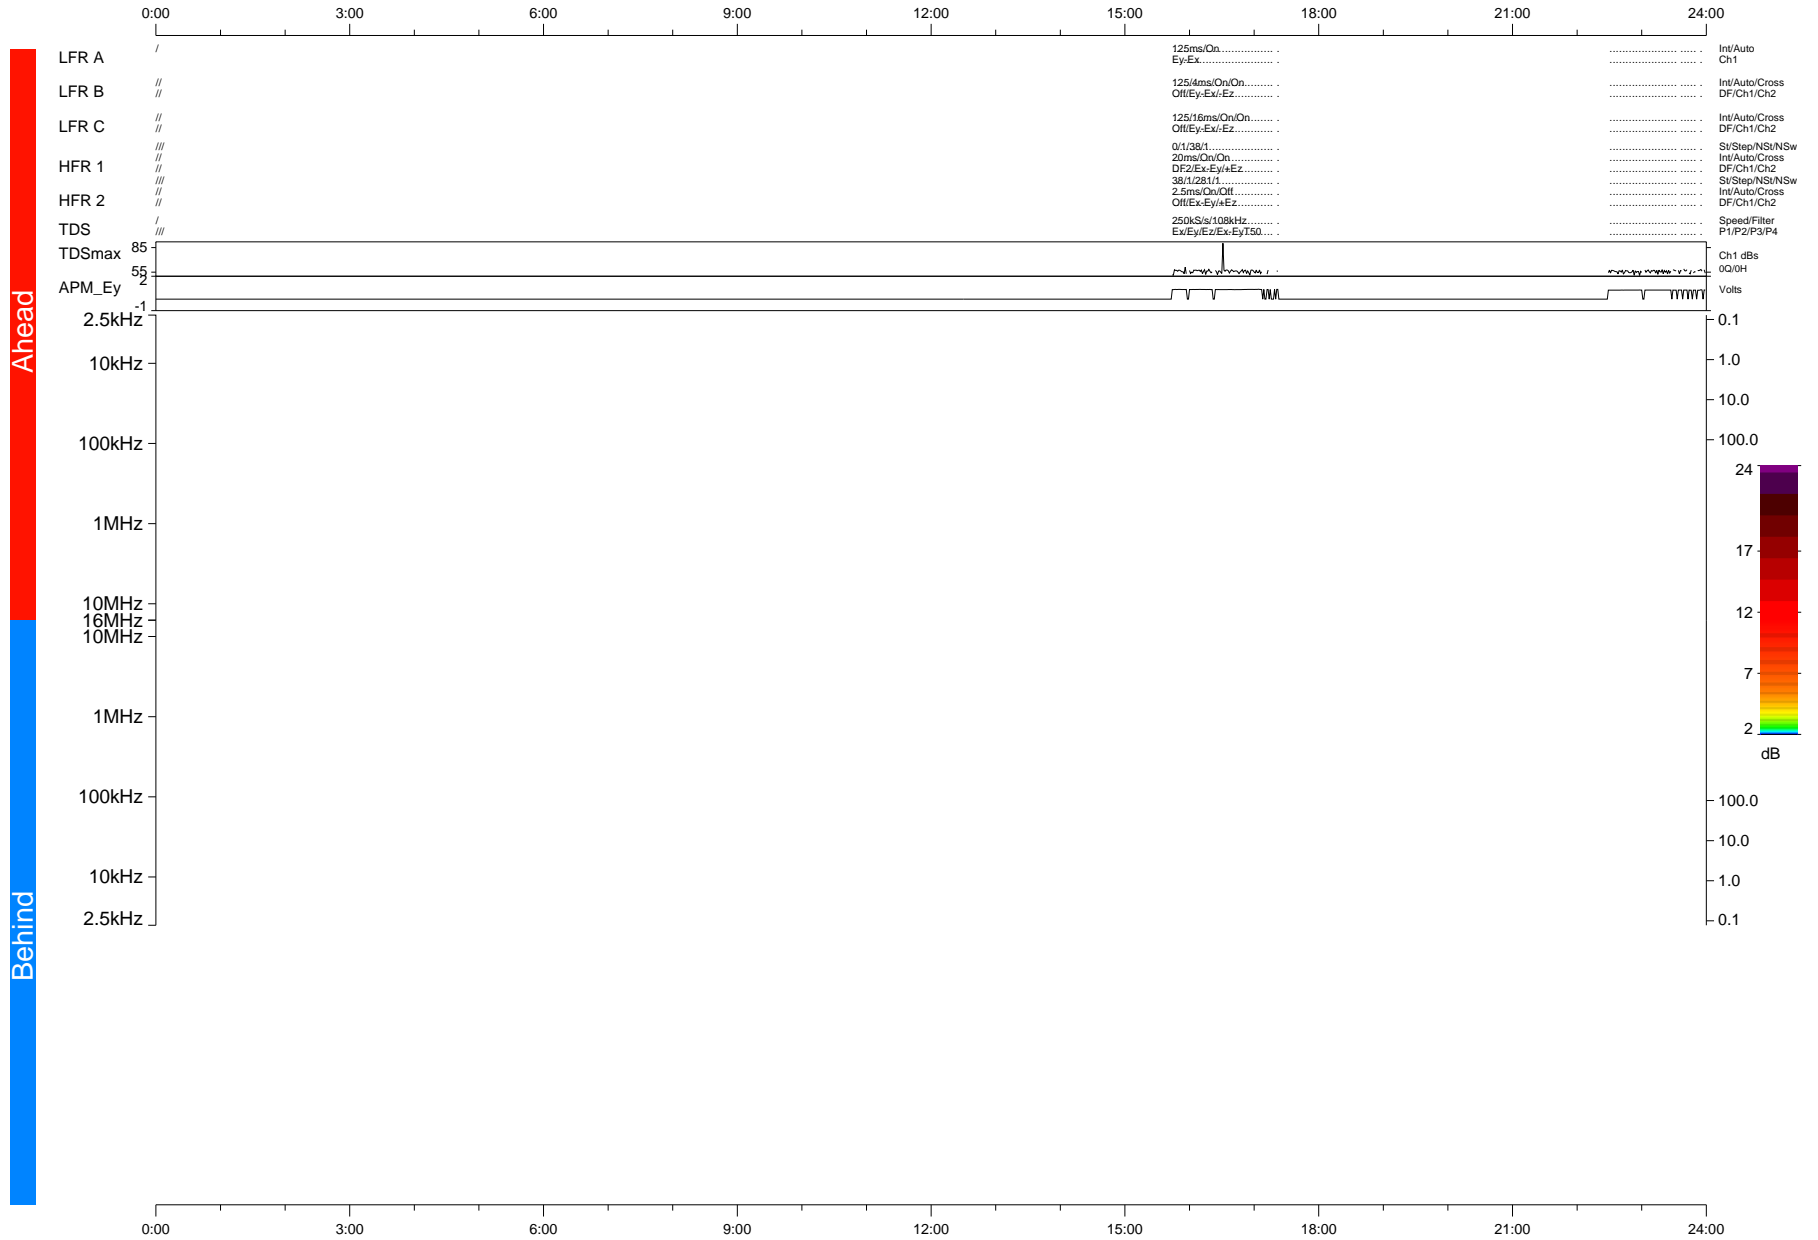

STEREO/WAVES Daily Summary - 12-Aug-2015 (DOY 224)

Ahead source file: swaves_ahead_2015_224_1_08.fin (Recovery: 11.7% HK, 1% Pkts)
Ahead PSE Angle: -173.4°

DPU up 35.8d, V412d16

Behind PSE Angle: 175.0°
Behind source file: No STEREO-B data

Time (UTC)