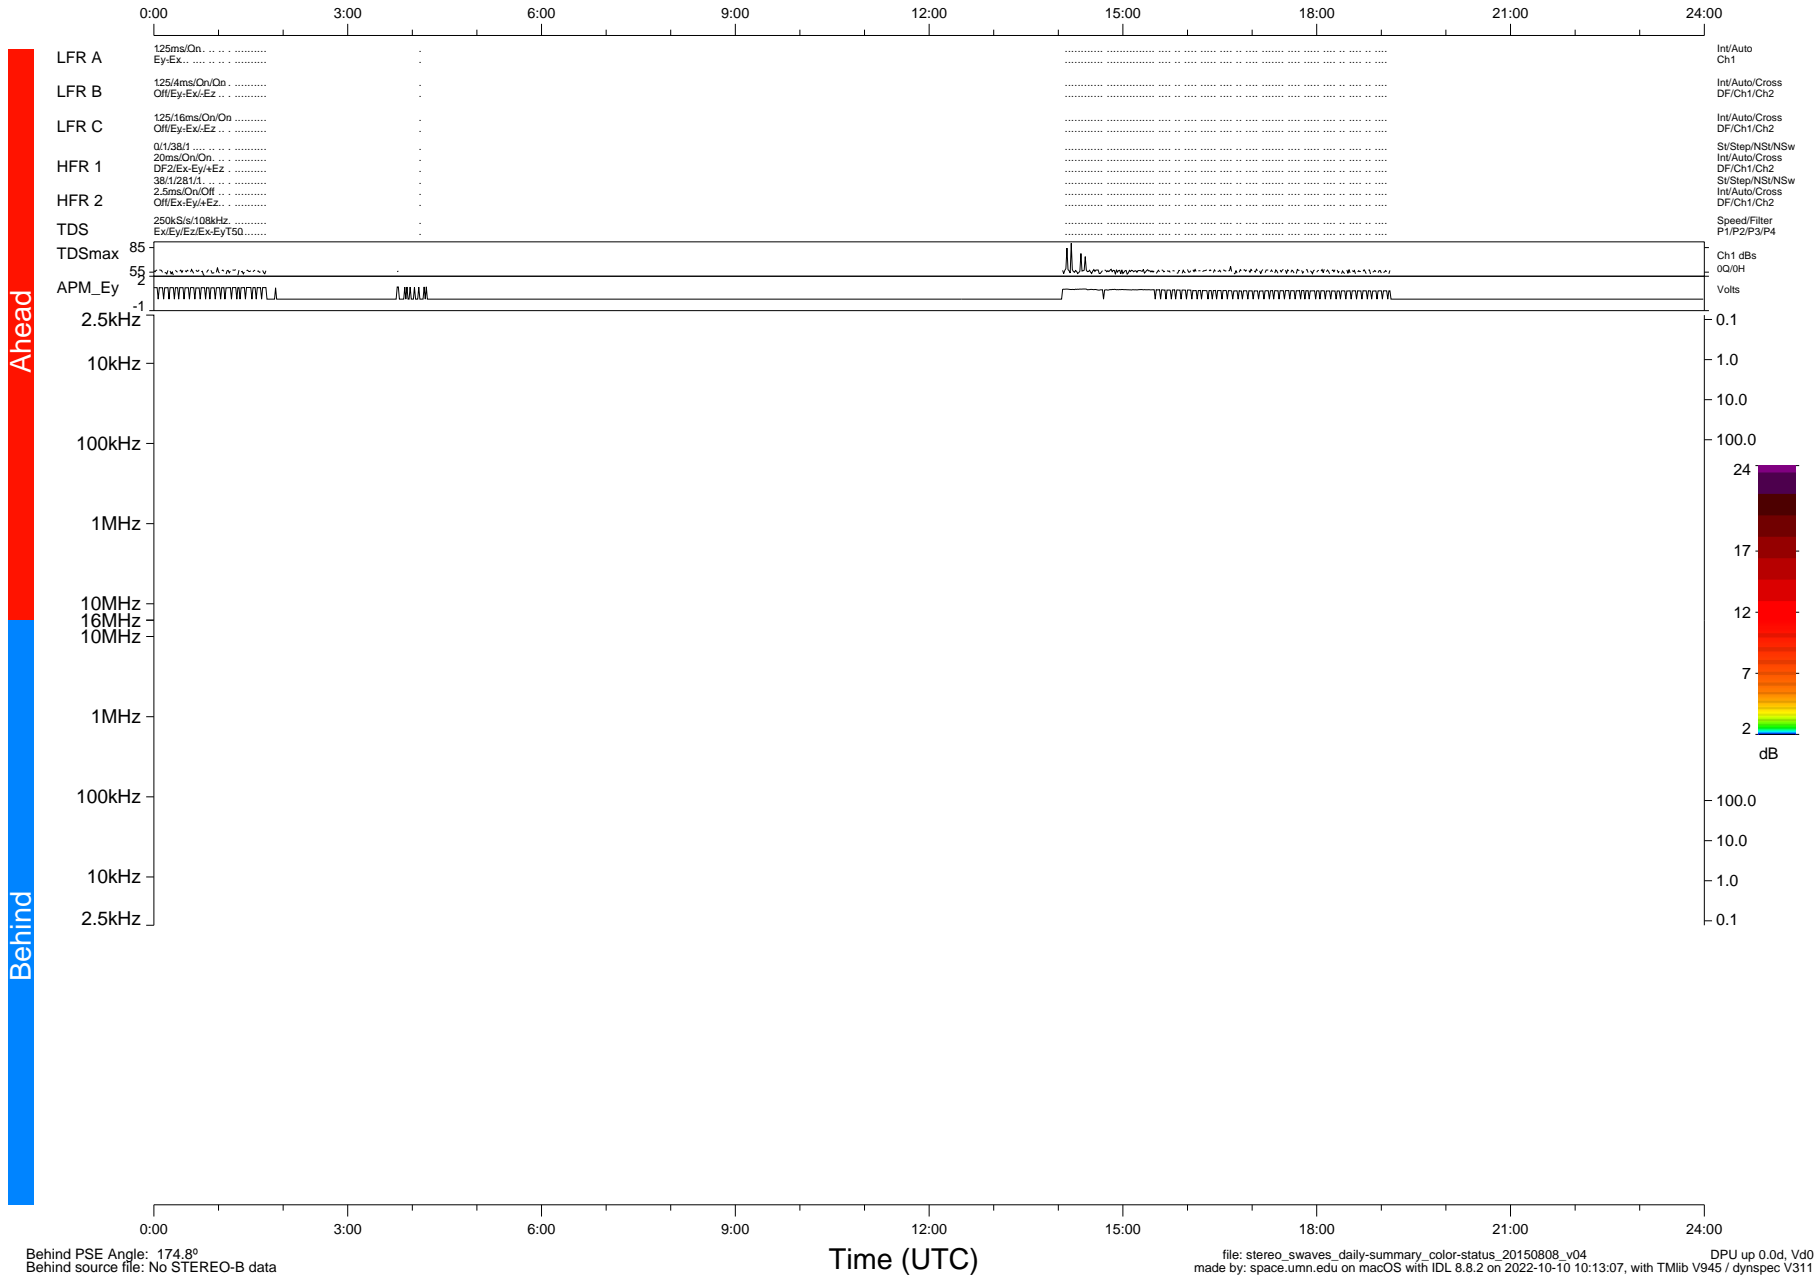

STEREO/WAVES Daily Summary - 08-Aug-2015 (DOY 220)

Ahead source file: swaves_ahead_2015_220_1_08.fin (Recovery: 24.4% HK, 2% Pkts)
Ahead PSE Angle: -173.7°

DPU up 31.6d, V412d16

Behind PSE Angle: 174.8°
Behind source file: No STEREO-B data

Time (UTC)