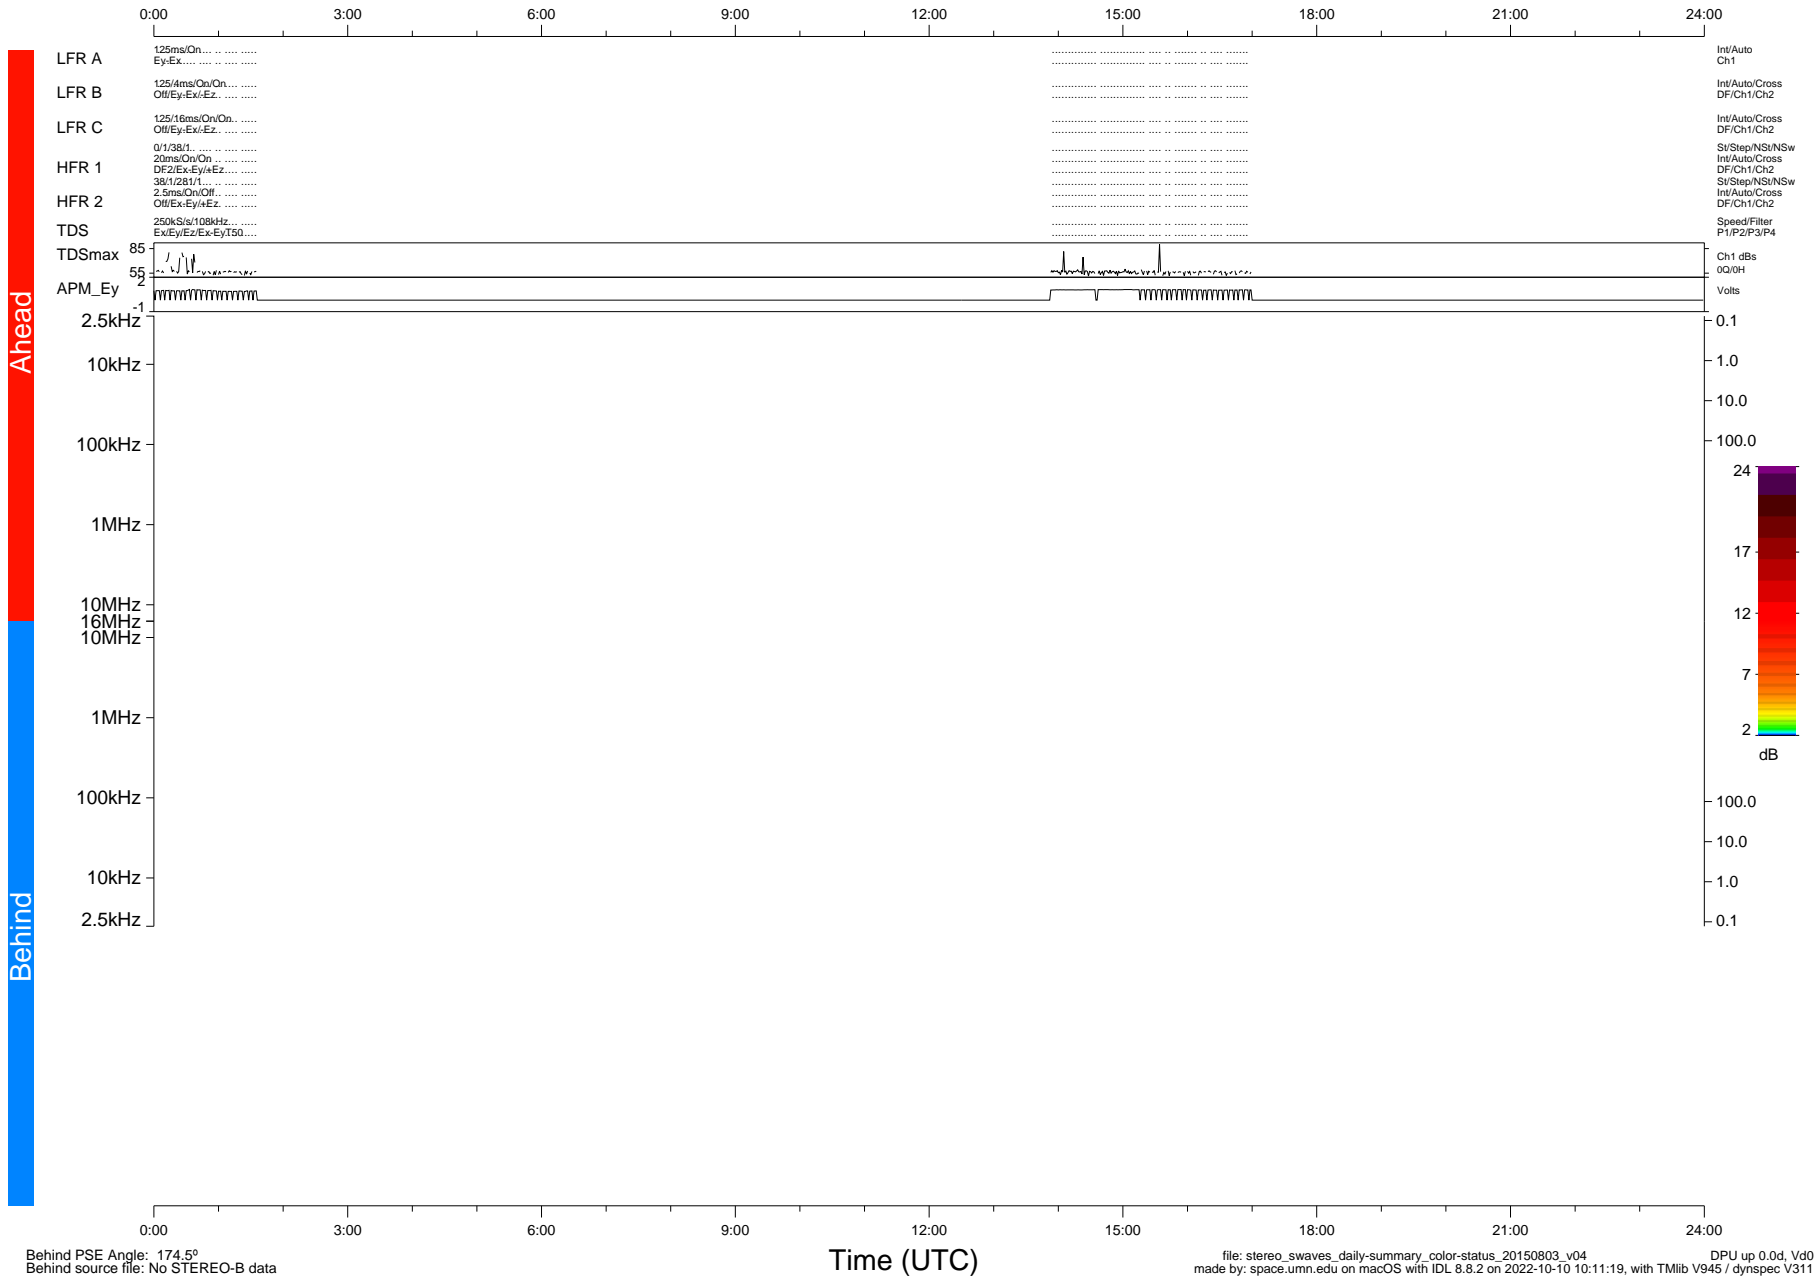

STEREO/WAVES Daily Summary - 03-Aug-2015 (DOY 215)

Ahead source file: swaves_ahead_2015_215_1_08.fin (Recovery: 16.6% HK, 1% Pkts)
 Ahead PSE Angle: -174.1°

DPU up 26.6d, V412d16

Behind PSE Angle: 174.5°
 Behind source file: No STEREO-B data

file: stereo_swaves_daily-summary_color-status_20150803_v04
 made by: space.umn.edu on macOS with IDL 8.8.2 on 2022-10-10 10:11:19, with TLib V945 / dynspec V311
 DPU up 0.0d, Vd0