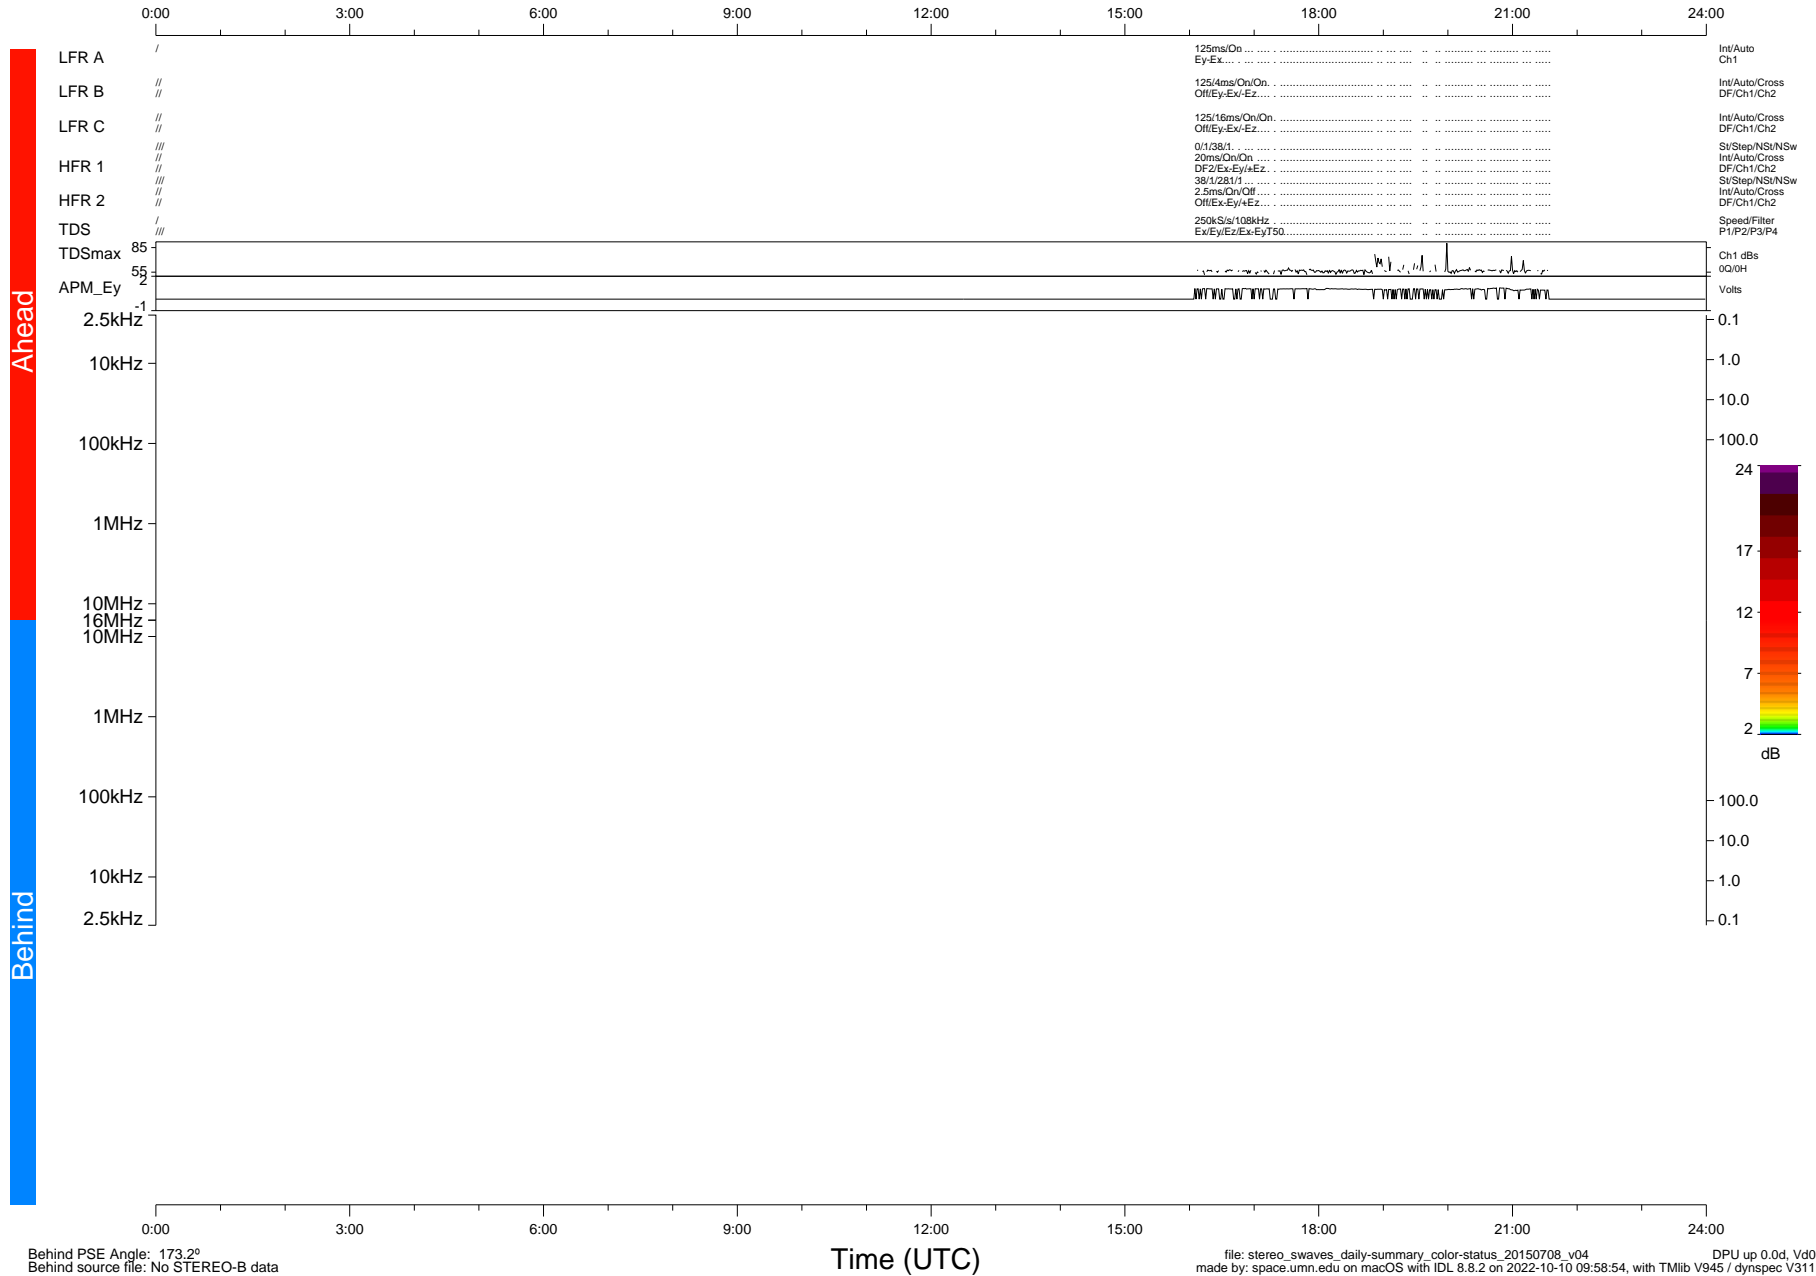

STEREO/WAVES Daily Summary - 08-Jul-2015 (DOY 189)

Ahead source file: swaves_ahead_2015_189_1_06.fin (Recovery: 18.5% HK, 1% Pkts)
Ahead PSE Angle: -176.1°

DPU up 0.7d, V412d16

Behind PSE Angle: 173.2°
Behind source file: No STEREO-B data