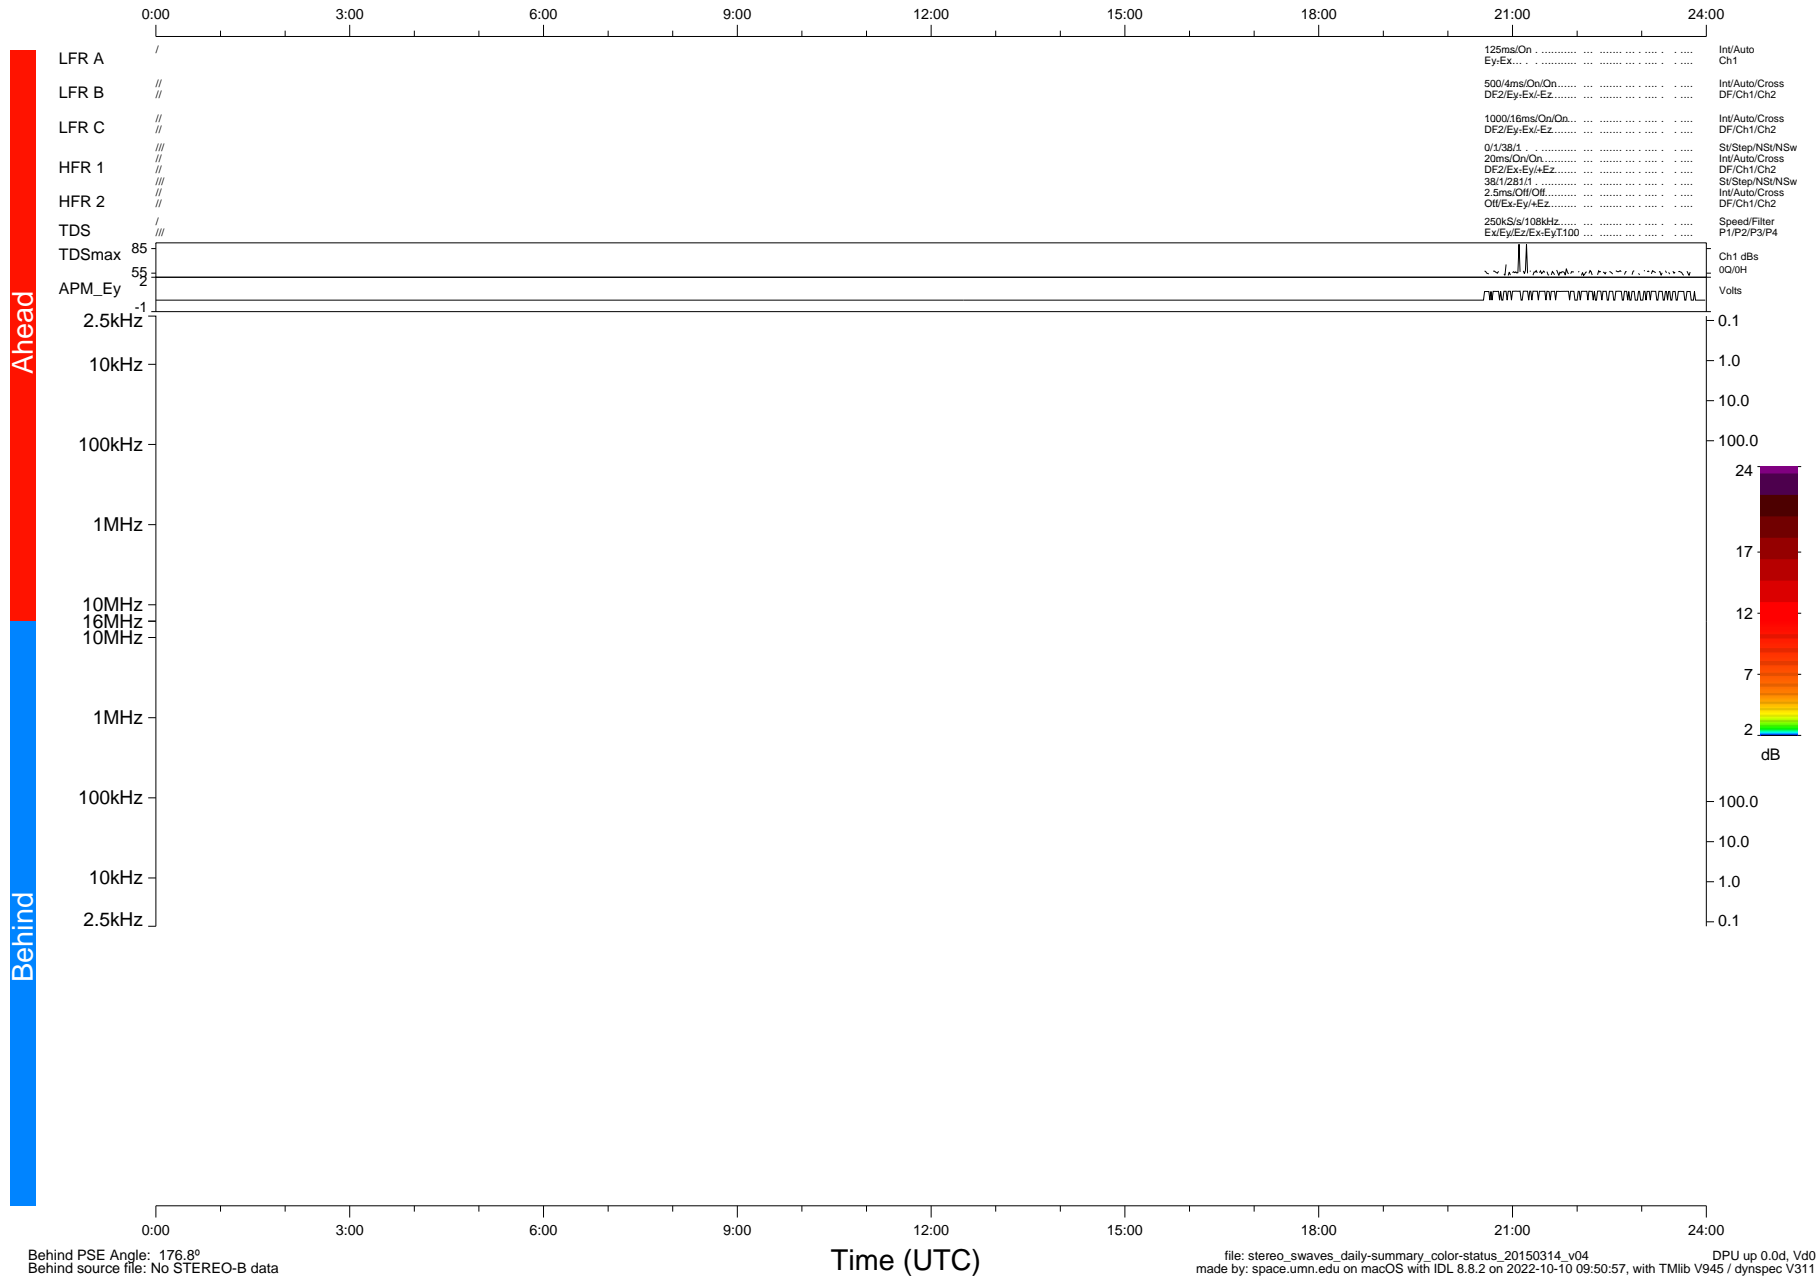

STEREO/WAVES Daily Summary - 14-Mar-2015 (DOY 073)

Ahead source file: swaves_ahead_2015_073_1_12.fin (Recovery: 9.7% HK, 1% Pkts)
Ahead PSE Angle: 175.4°

DPU up 246.7d, V412d26

Behind PSE Angle: 176.8°
Behind source file: No STEREO-B data