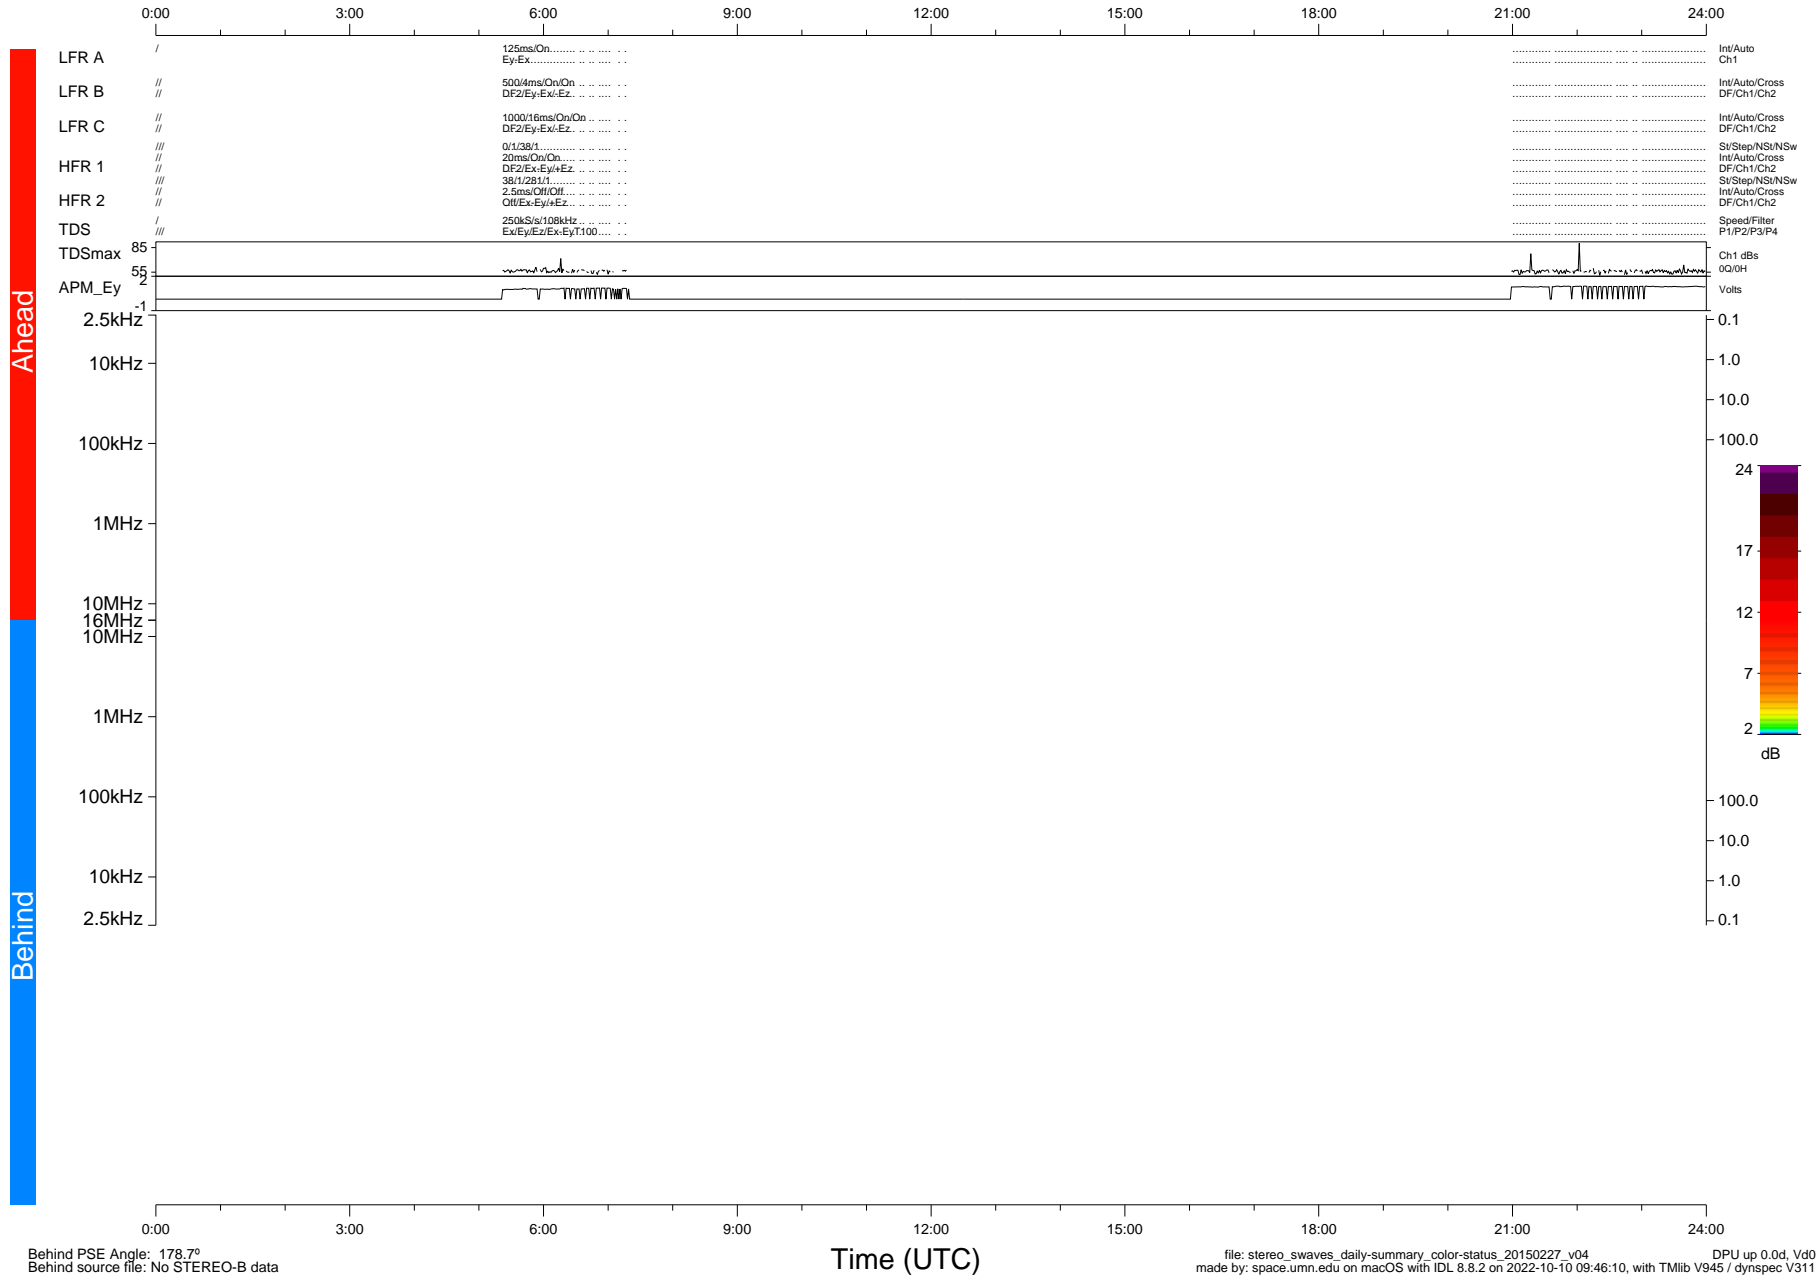

STEREO/WAVES Daily Summary - 27-Feb-2015 (DOY 058)

Ahead source file: swaves_ahead_2015_058_1_12.fin (Recovery: 18.5% HK, 1% Pkts)
Ahead PSE Angle: 174.6°

DPU up 231.7d, V412d26

Behind PSE Angle: 178.7°
Behind source file: No STEREO-B data

Time (UTC)