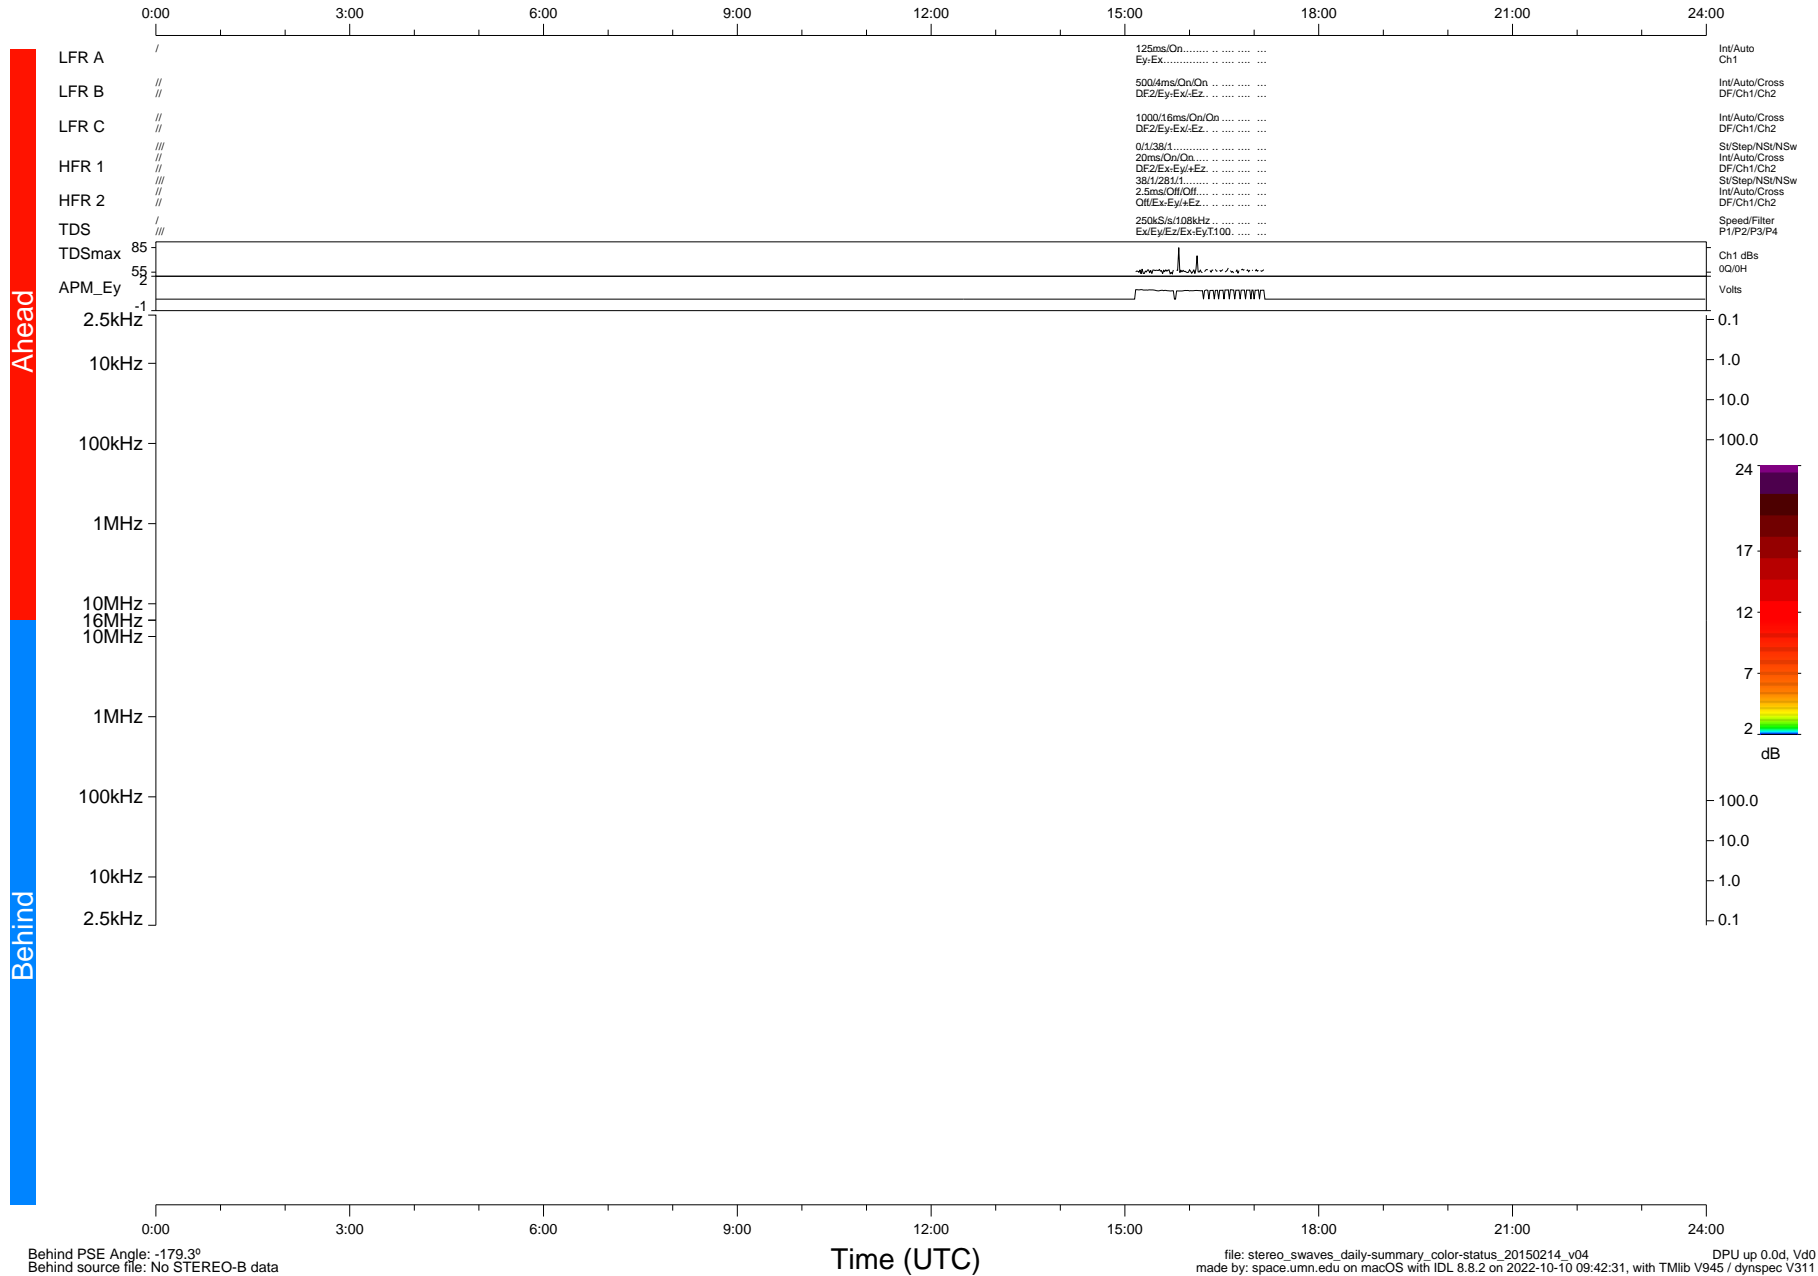

# STEREO/WAVES Daily Summary - 14-Feb-2015 (DOY 045)

Ahead source file: swaves\_ahead\_2015\_045\_1\_11.fin (Recovery: 7.4% HK, 1% Pkts)  
 Ahead PSE Angle: 173.9°

DPU up 218.4d, V412d26

Behind PSE Angle: -179.3°  
 Behind source file: No STEREO-B data

file: stereo\_swaves\_daily-summary\_color-status\_20150214\_v04  
 DPU up 0.0d, Vd0  
 made by: space.umn.edu on macOS with IDL 8.8.2 on 2022-10-10 09:42:31, with TMLib V945 / dynspec V311