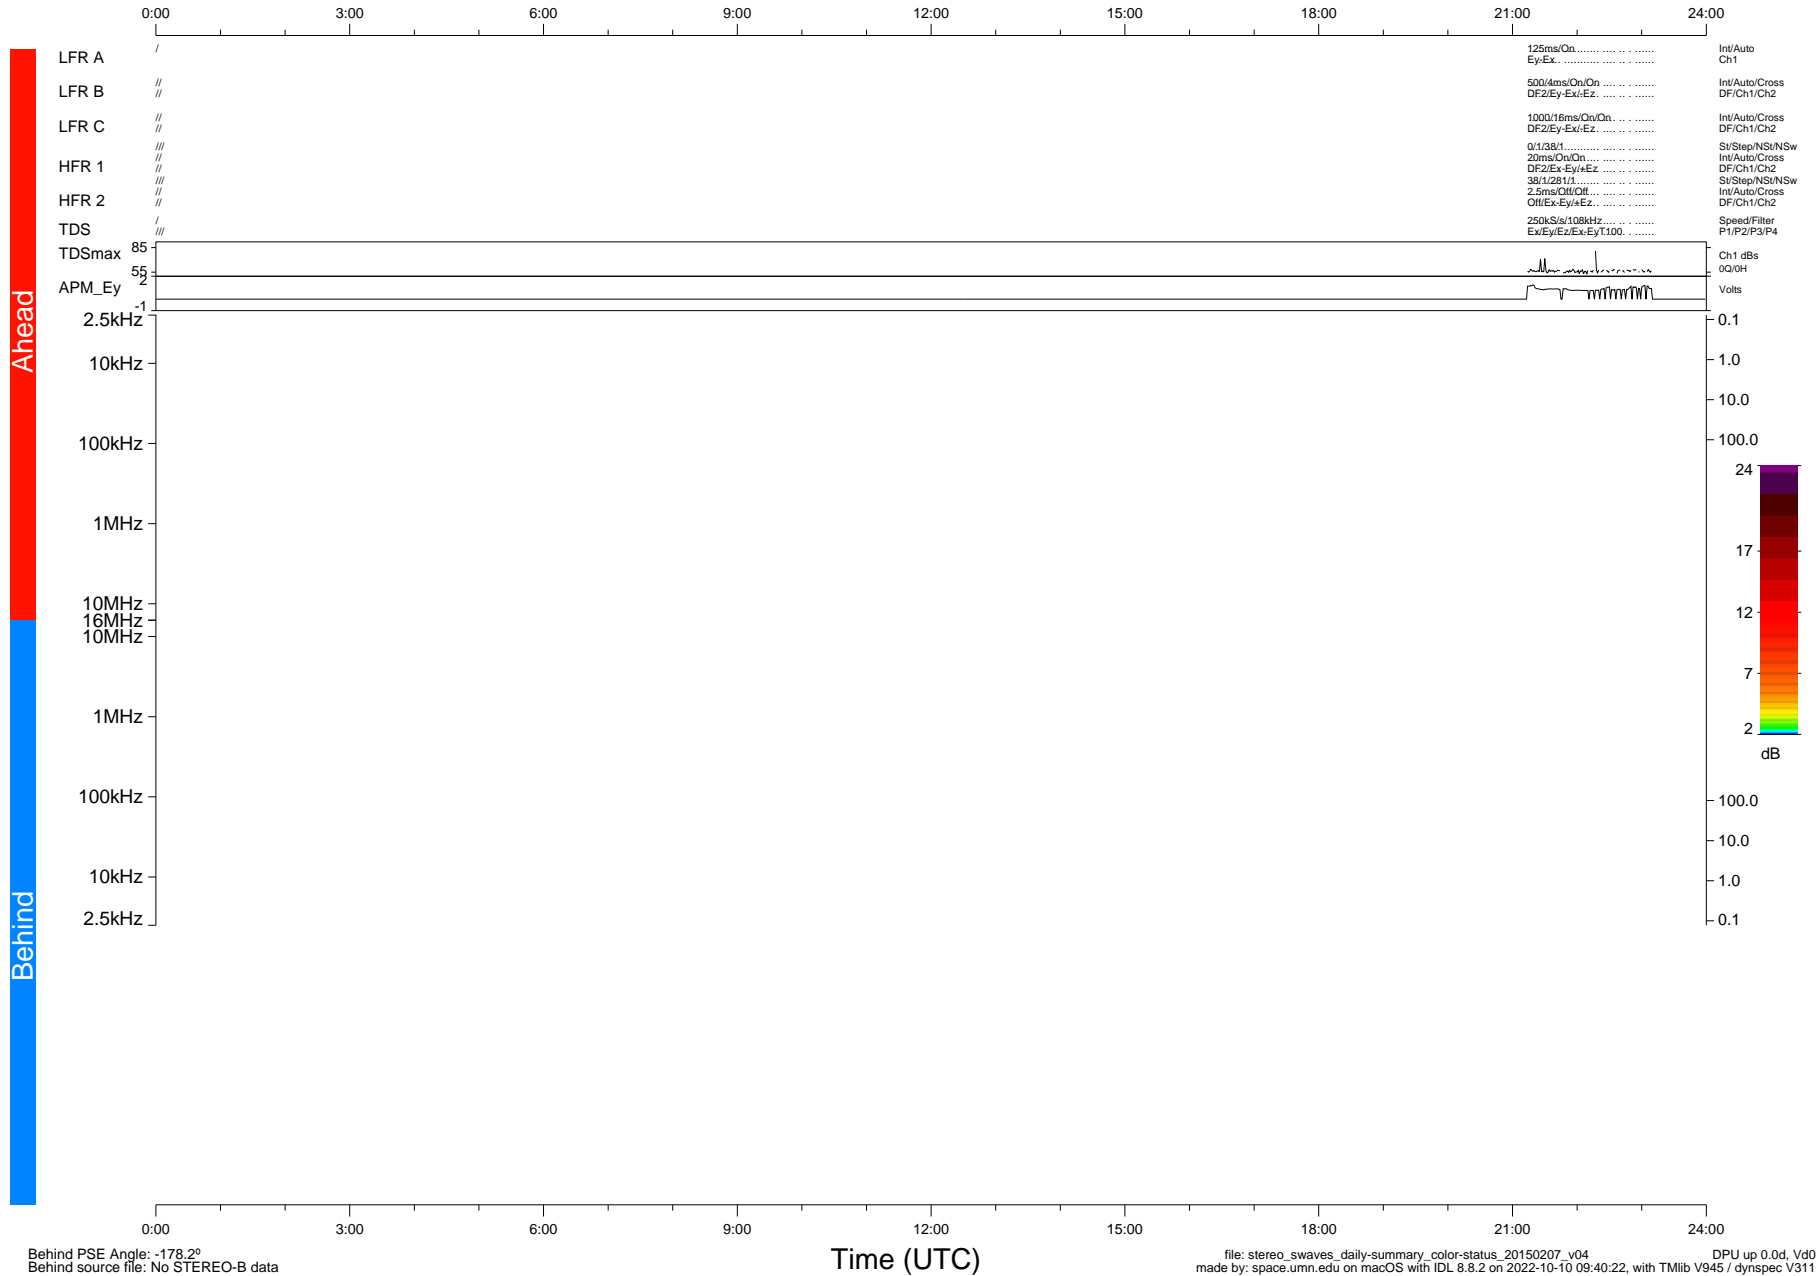

STEREO/WAVES Daily Summary - 07-Feb-2015 (DOY 038)

Ahead source file: swaves_ahead_2015_038_1_12.fin (Recovery: 7.1% HK, 1% Pkts)
 Ahead PSE Angle: 173.6°

DPU up 211.6d, V412d26

Behind PSE Angle: -178.2°
 Behind source file: No STEREO-B data

file: stereo_swaves_daily-summary_color-status_20150207_v04
 made by: space.umn.edu on macOS with IDL 8.8.2 on 2022-10-10 09:40:22, with TMLib V945 / dynspec V311