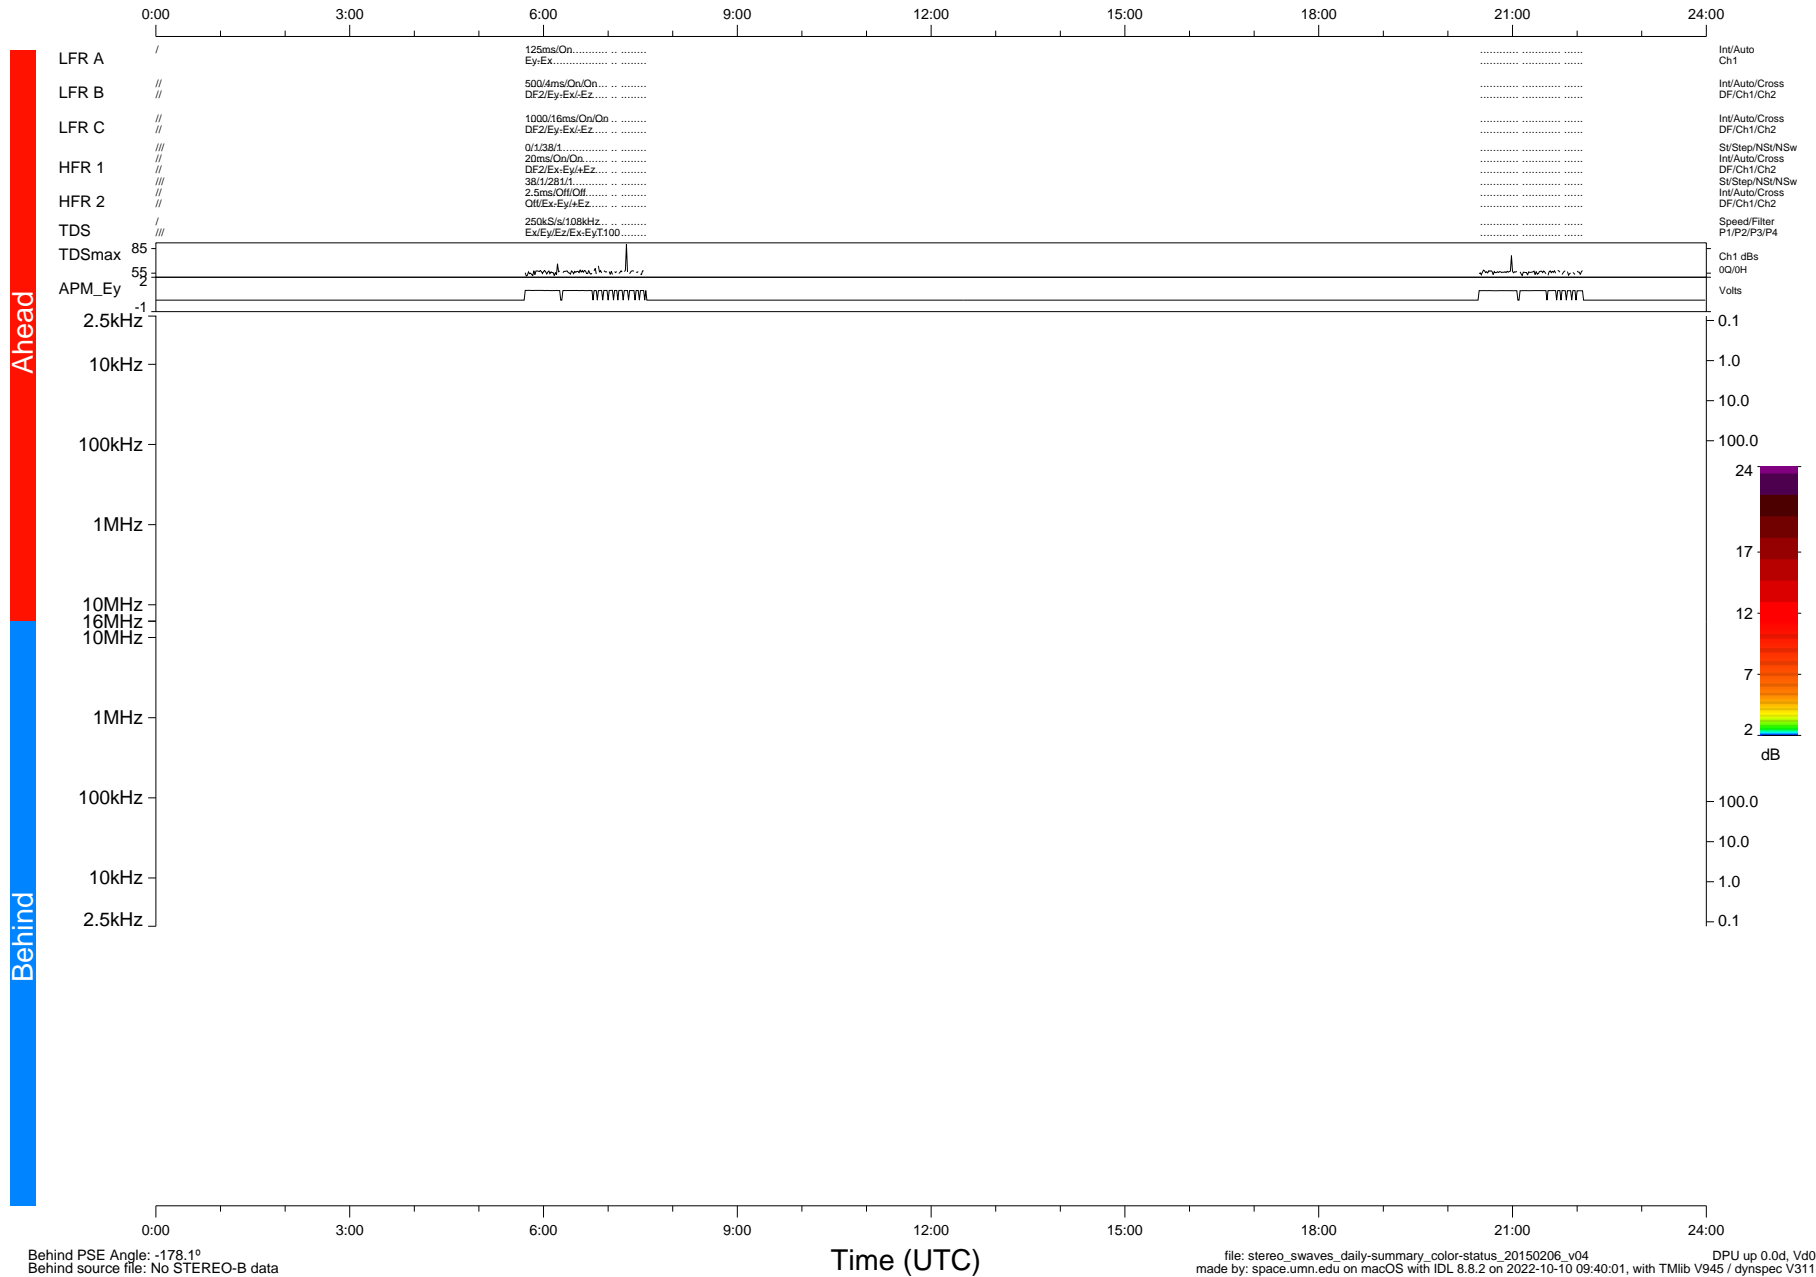

STEREO/WAVES Daily Summary - 06-Feb-2015 (DOY 037)

Ahead source file: swaves_ahead_2015_037_1_12.fin (Recovery: 13.1% HK, 1% Pkts)
 Ahead PSE Angle: 173.6°

DPU up 210.6d, V412d26

Behind PSE Angle: -178.1°
 Behind source file: No STEREO-B data

file: stereo_swaves_daily-summary_color-status_20150206_v04 DPU up 0.0d, Vd0
 made by: space.umn.edu on macOS with IDL 8.8.2 on 2022-10-10 09:40:01, with TMLib V945 / dynspec V311