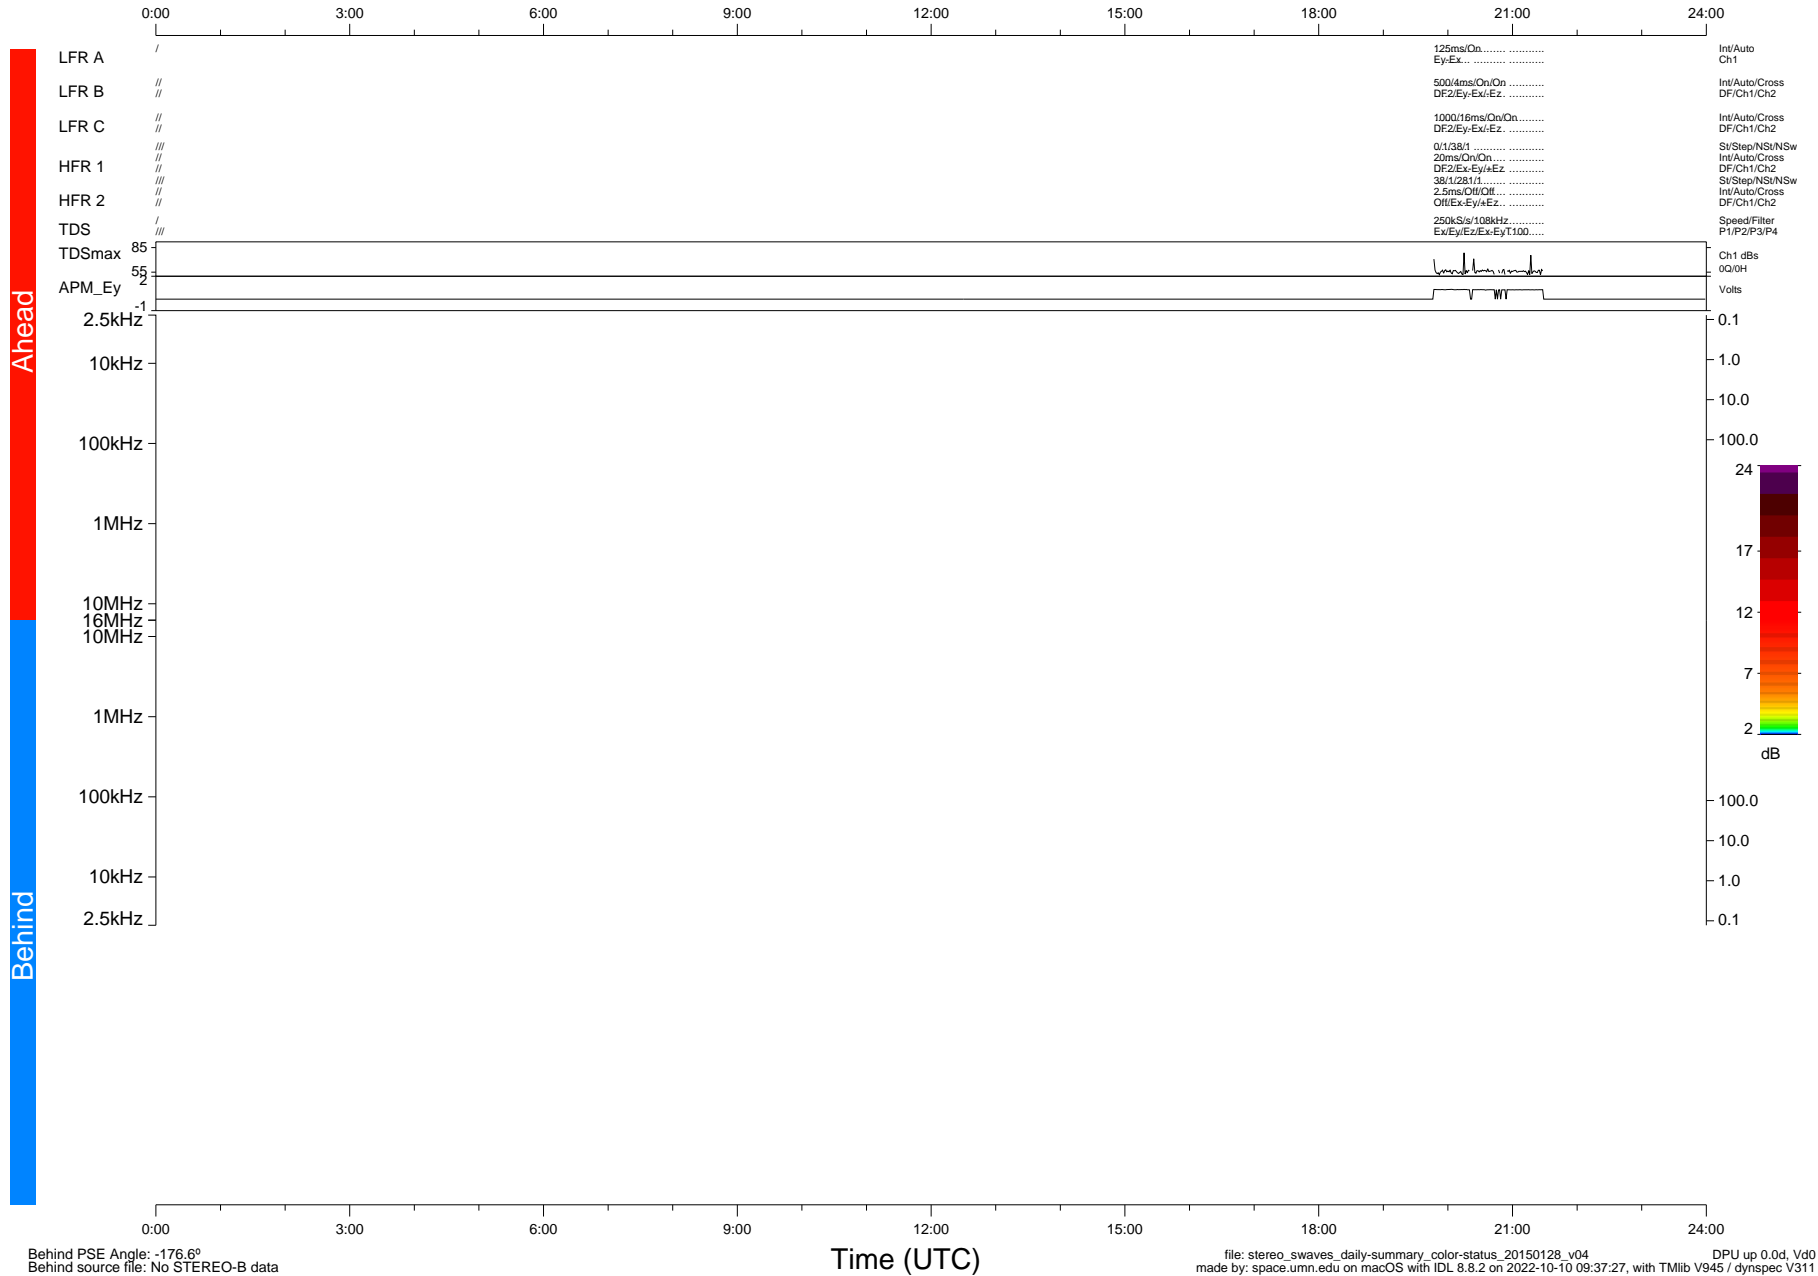

STEREO/WAVES Daily Summary - 28-Jan-2015 (DOY 028)

Ahead source file: swaves_ahead_2015_028_1_12.fin (Recovery: 6.7% HK, 1% Pkts)
Ahead PSE Angle: 173.3°

DPU up 201.6d, V412d26

Behind PSE Angle: -176.6°
Behind source file: No STEREO-B data