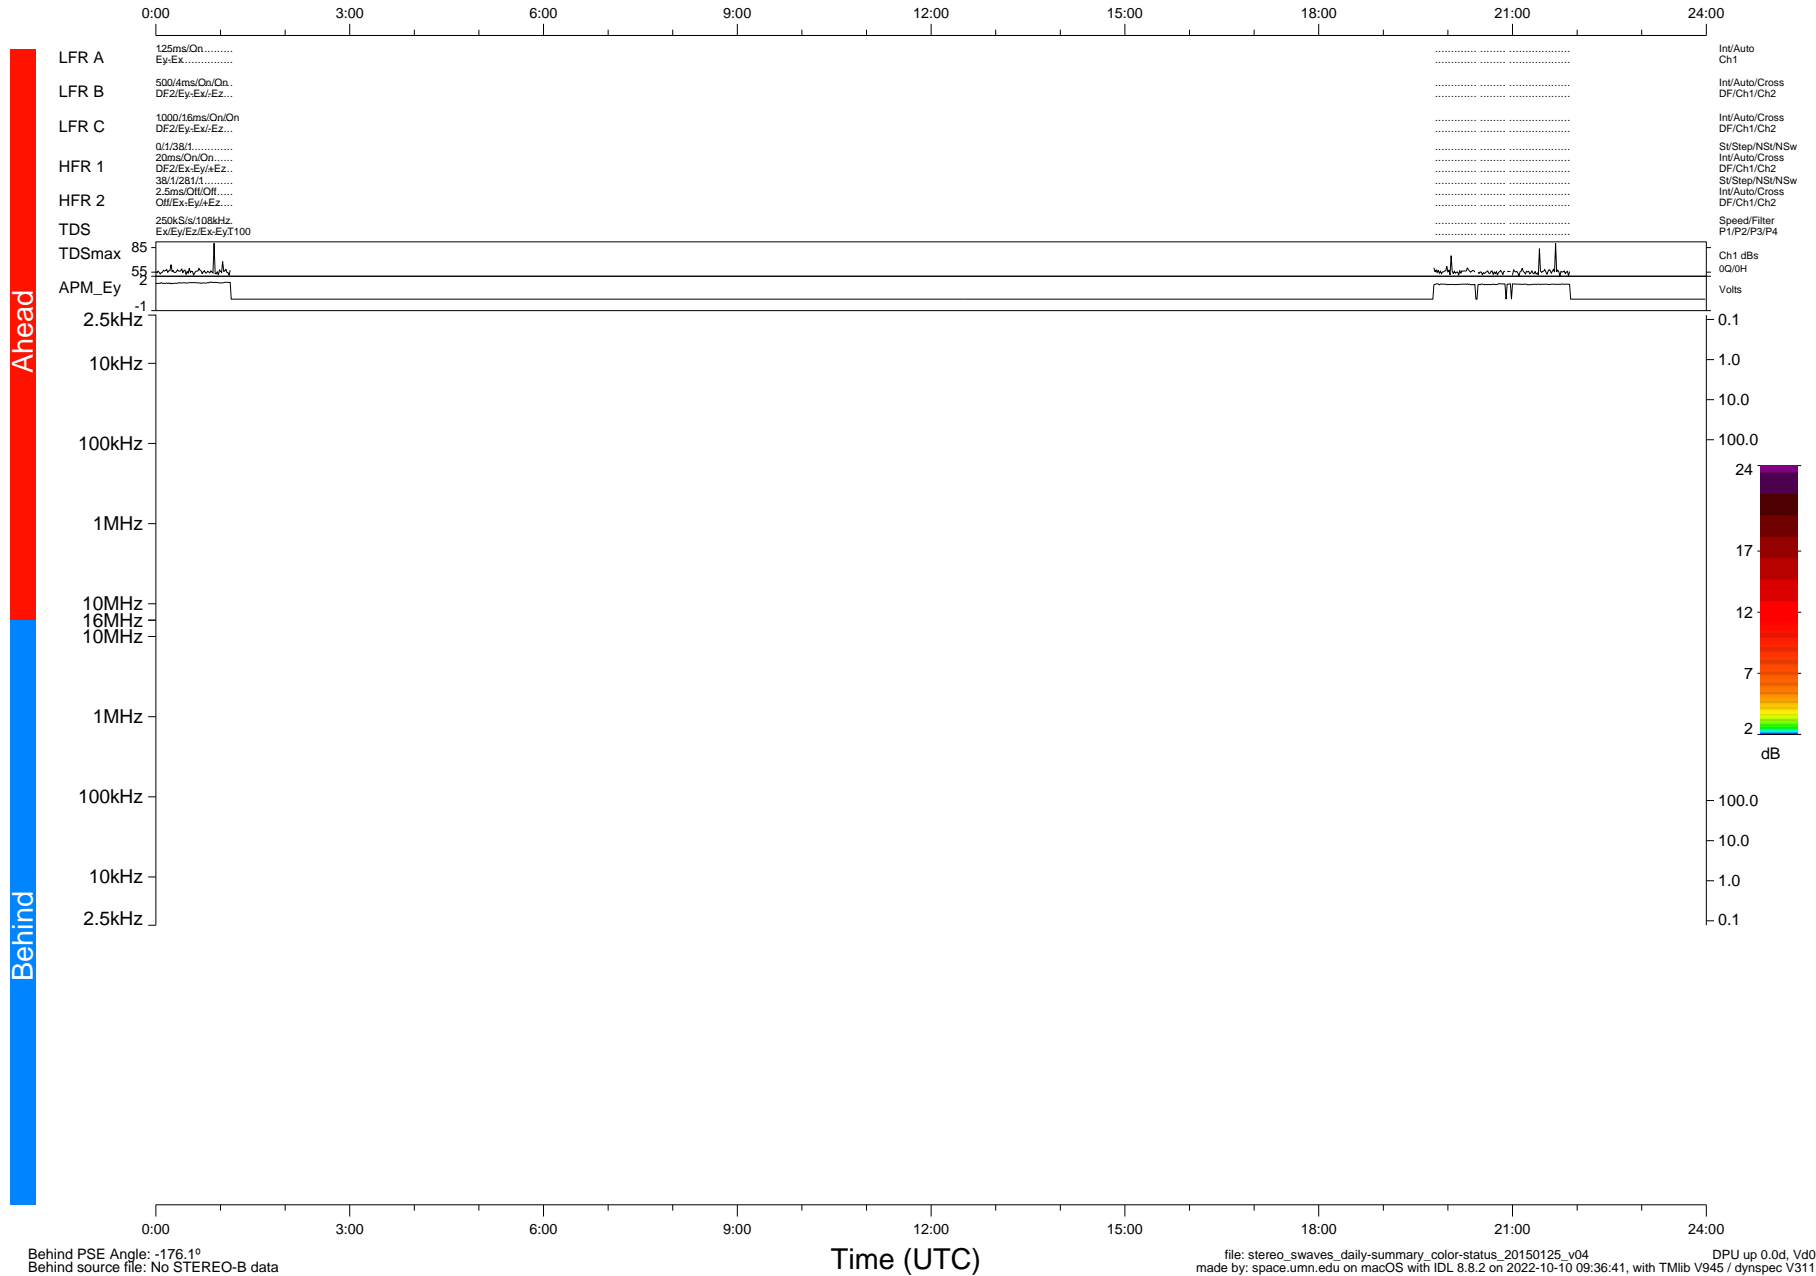

STEREO/WAVES Daily Summary - 25-Jan-2015 (DOY 025)

Ahead source file: swaves_ahead_2015_025_1_12.fin (Recovery: 13.4% HK, 1% Pkts)
 Ahead PSE Angle: 173.1°

DPU up 198.6d, V412d26

Behind PSE Angle: -176.1°
 Behind source file: No STEREO-B data

Time (UTC)

file: stereo_swaves_daily-summary_color-status_20150125_v04
 made by: space.umn.edu on macOS with IDL 8.8.2 on 2022-10-10 09:36:41, with TMLib V945 / dynspec V311

DPU up 0.0d, Vd0