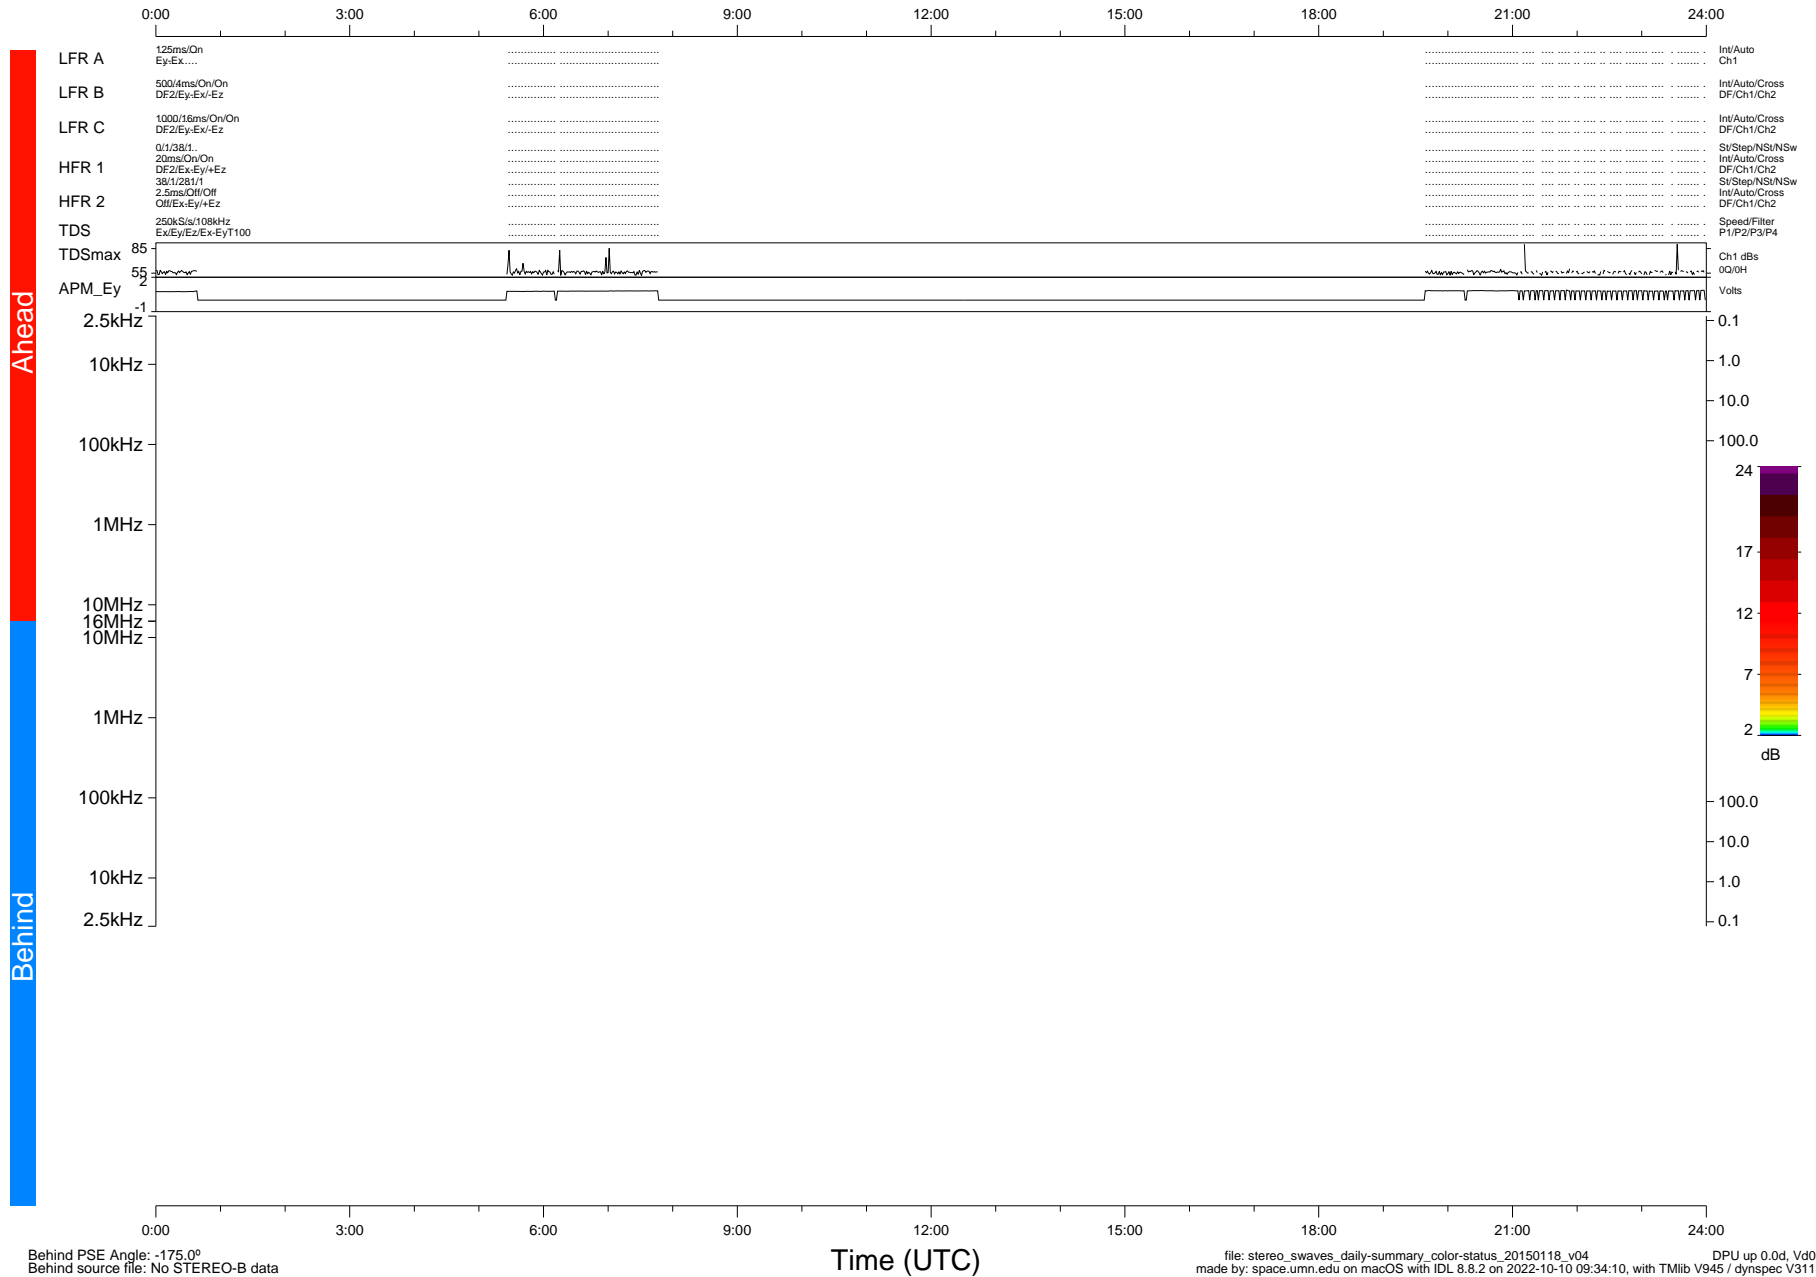

STEREO/WAVES Daily Summary - 18-Jan-2015 (DOY 018)

Ahead source file: swaves_ahead_2015_018_1_11.fin (Recovery: 27.8% HK, 1% Pkts)
 Ahead PSE Angle: 172.8°

DPU up 191.7d, V412d26

Behind PSE Angle: -175.0°
 Behind source file: No STEREO-B data

file: stereo_swaves_daily-summary_color-status_20150118_v04
 made by: space.umn.edu on macOS with IDL 8.8.2 on 2022-10-10 09:34:10, with TMLib V945 / dynspec V311
 DPU up 0.0d, Vd0