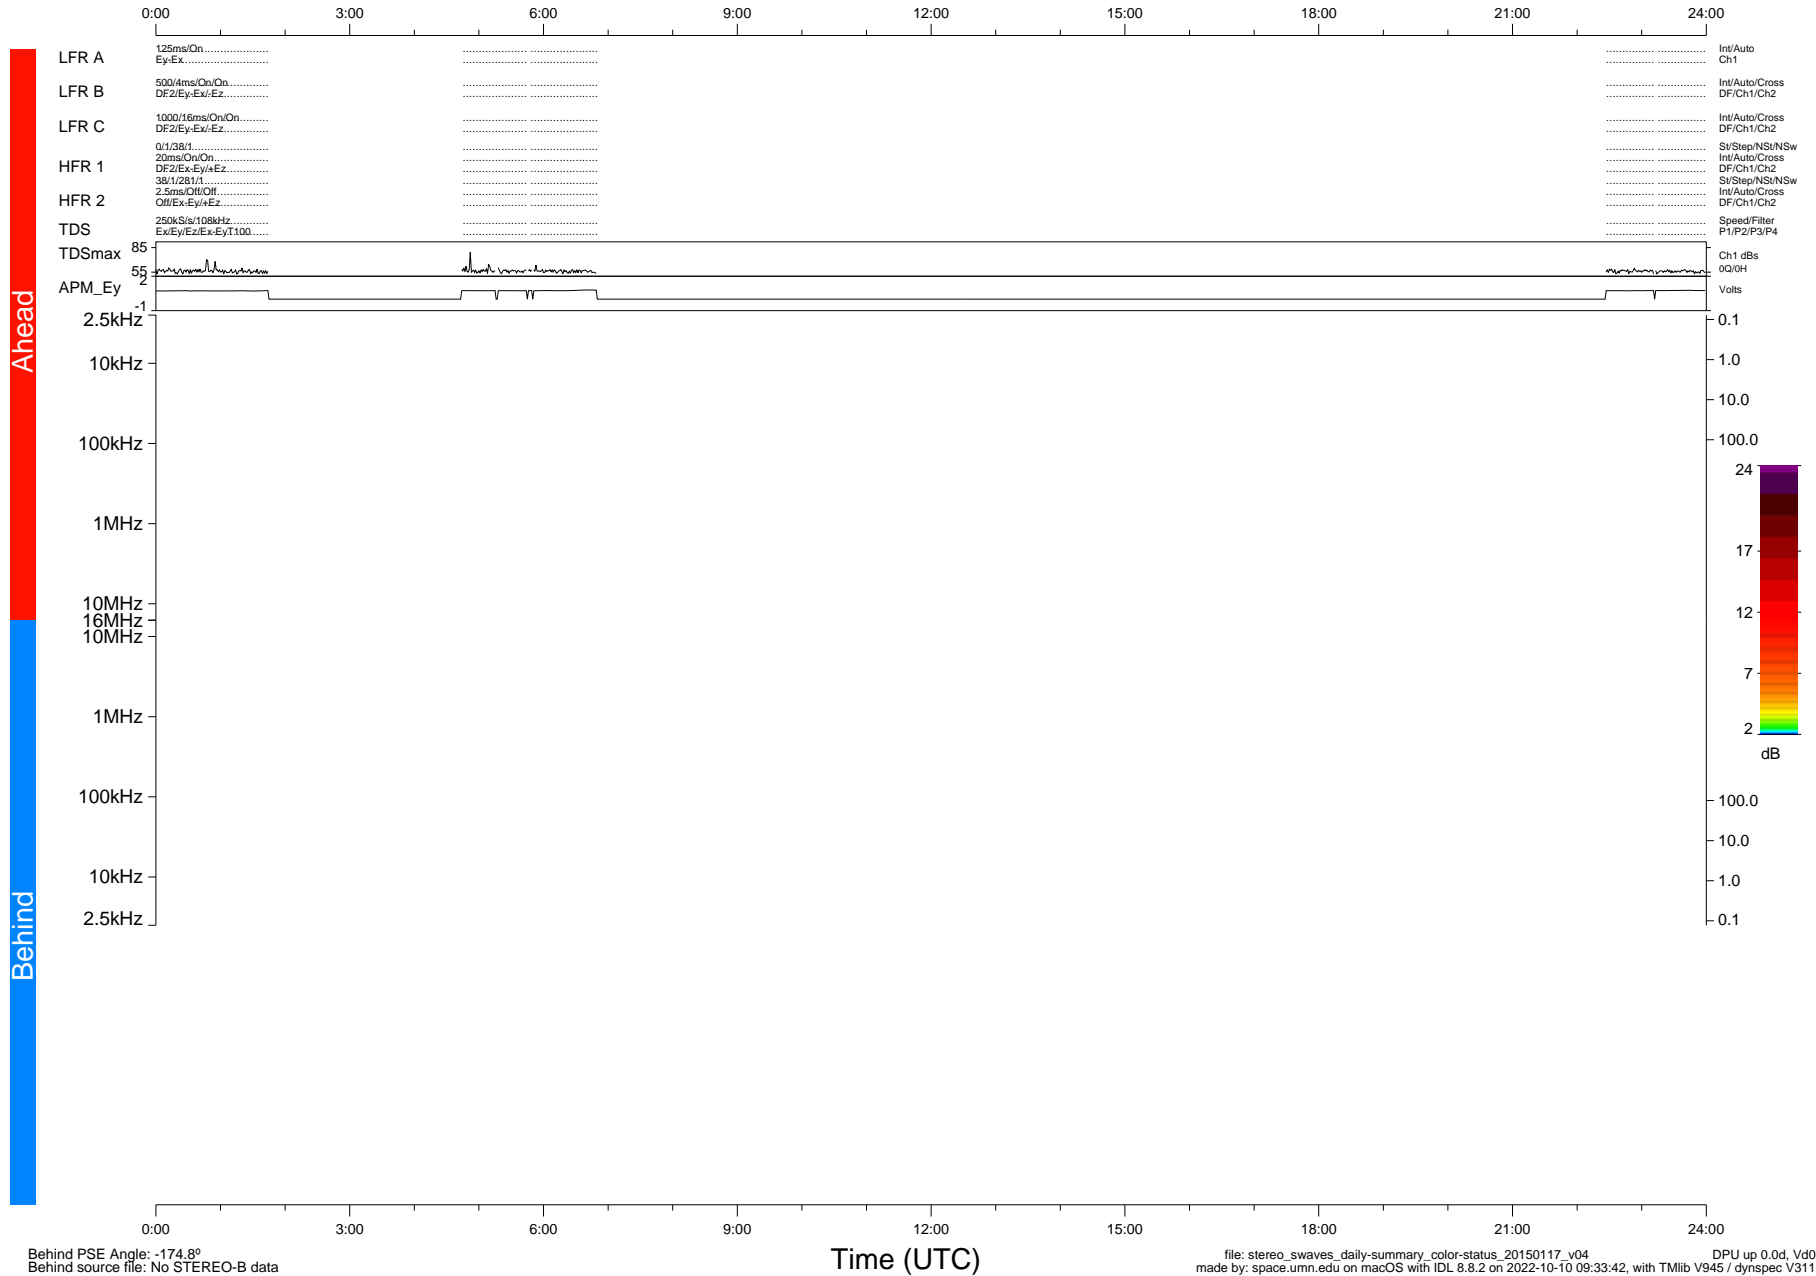

STEREO/WAVES Daily Summary - 17-Jan-2015 (DOY 017)

Ahead source file: swaves_ahead_2015_017_1_12.fin (Recovery: 22.2% HK, 1% Pkts)
Ahead PSE Angle: 172.8°

DPU up 190.7d, V412d26

Behind PSE Angle: -174.8°
Behind source file: No STEREO-B data