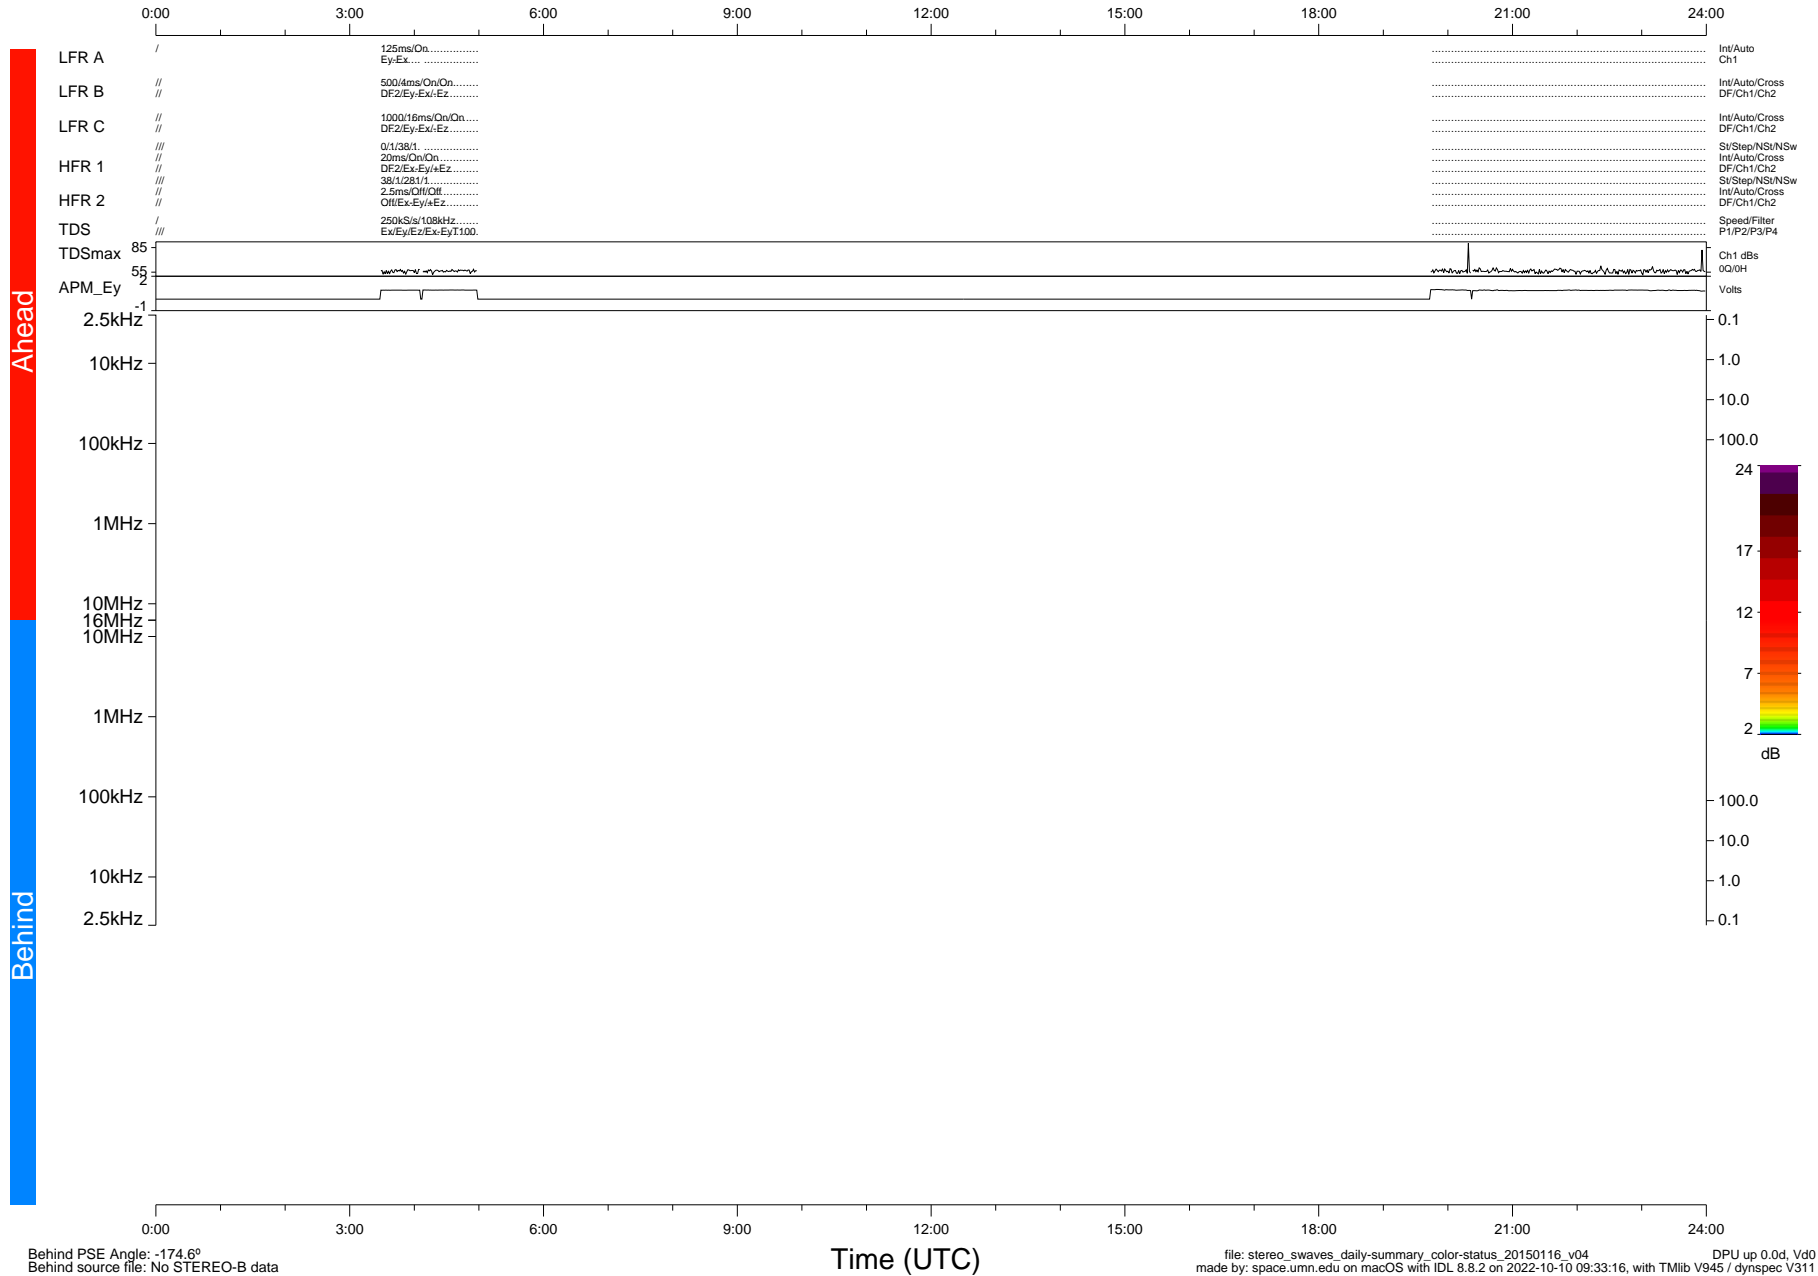

STEREO/WAVES Daily Summary - 16-Jan-2015 (DOY 016)

Ahead source file: swaves_ahead_2015_016_1_12.fin (Recovery: 23.8% HK, 1% Pkts)
Ahead PSE Angle: 172.8°

DPU up 189.7d, V412d26

Behind PSE Angle: -174.6°
Behind source file: No STEREO-B data